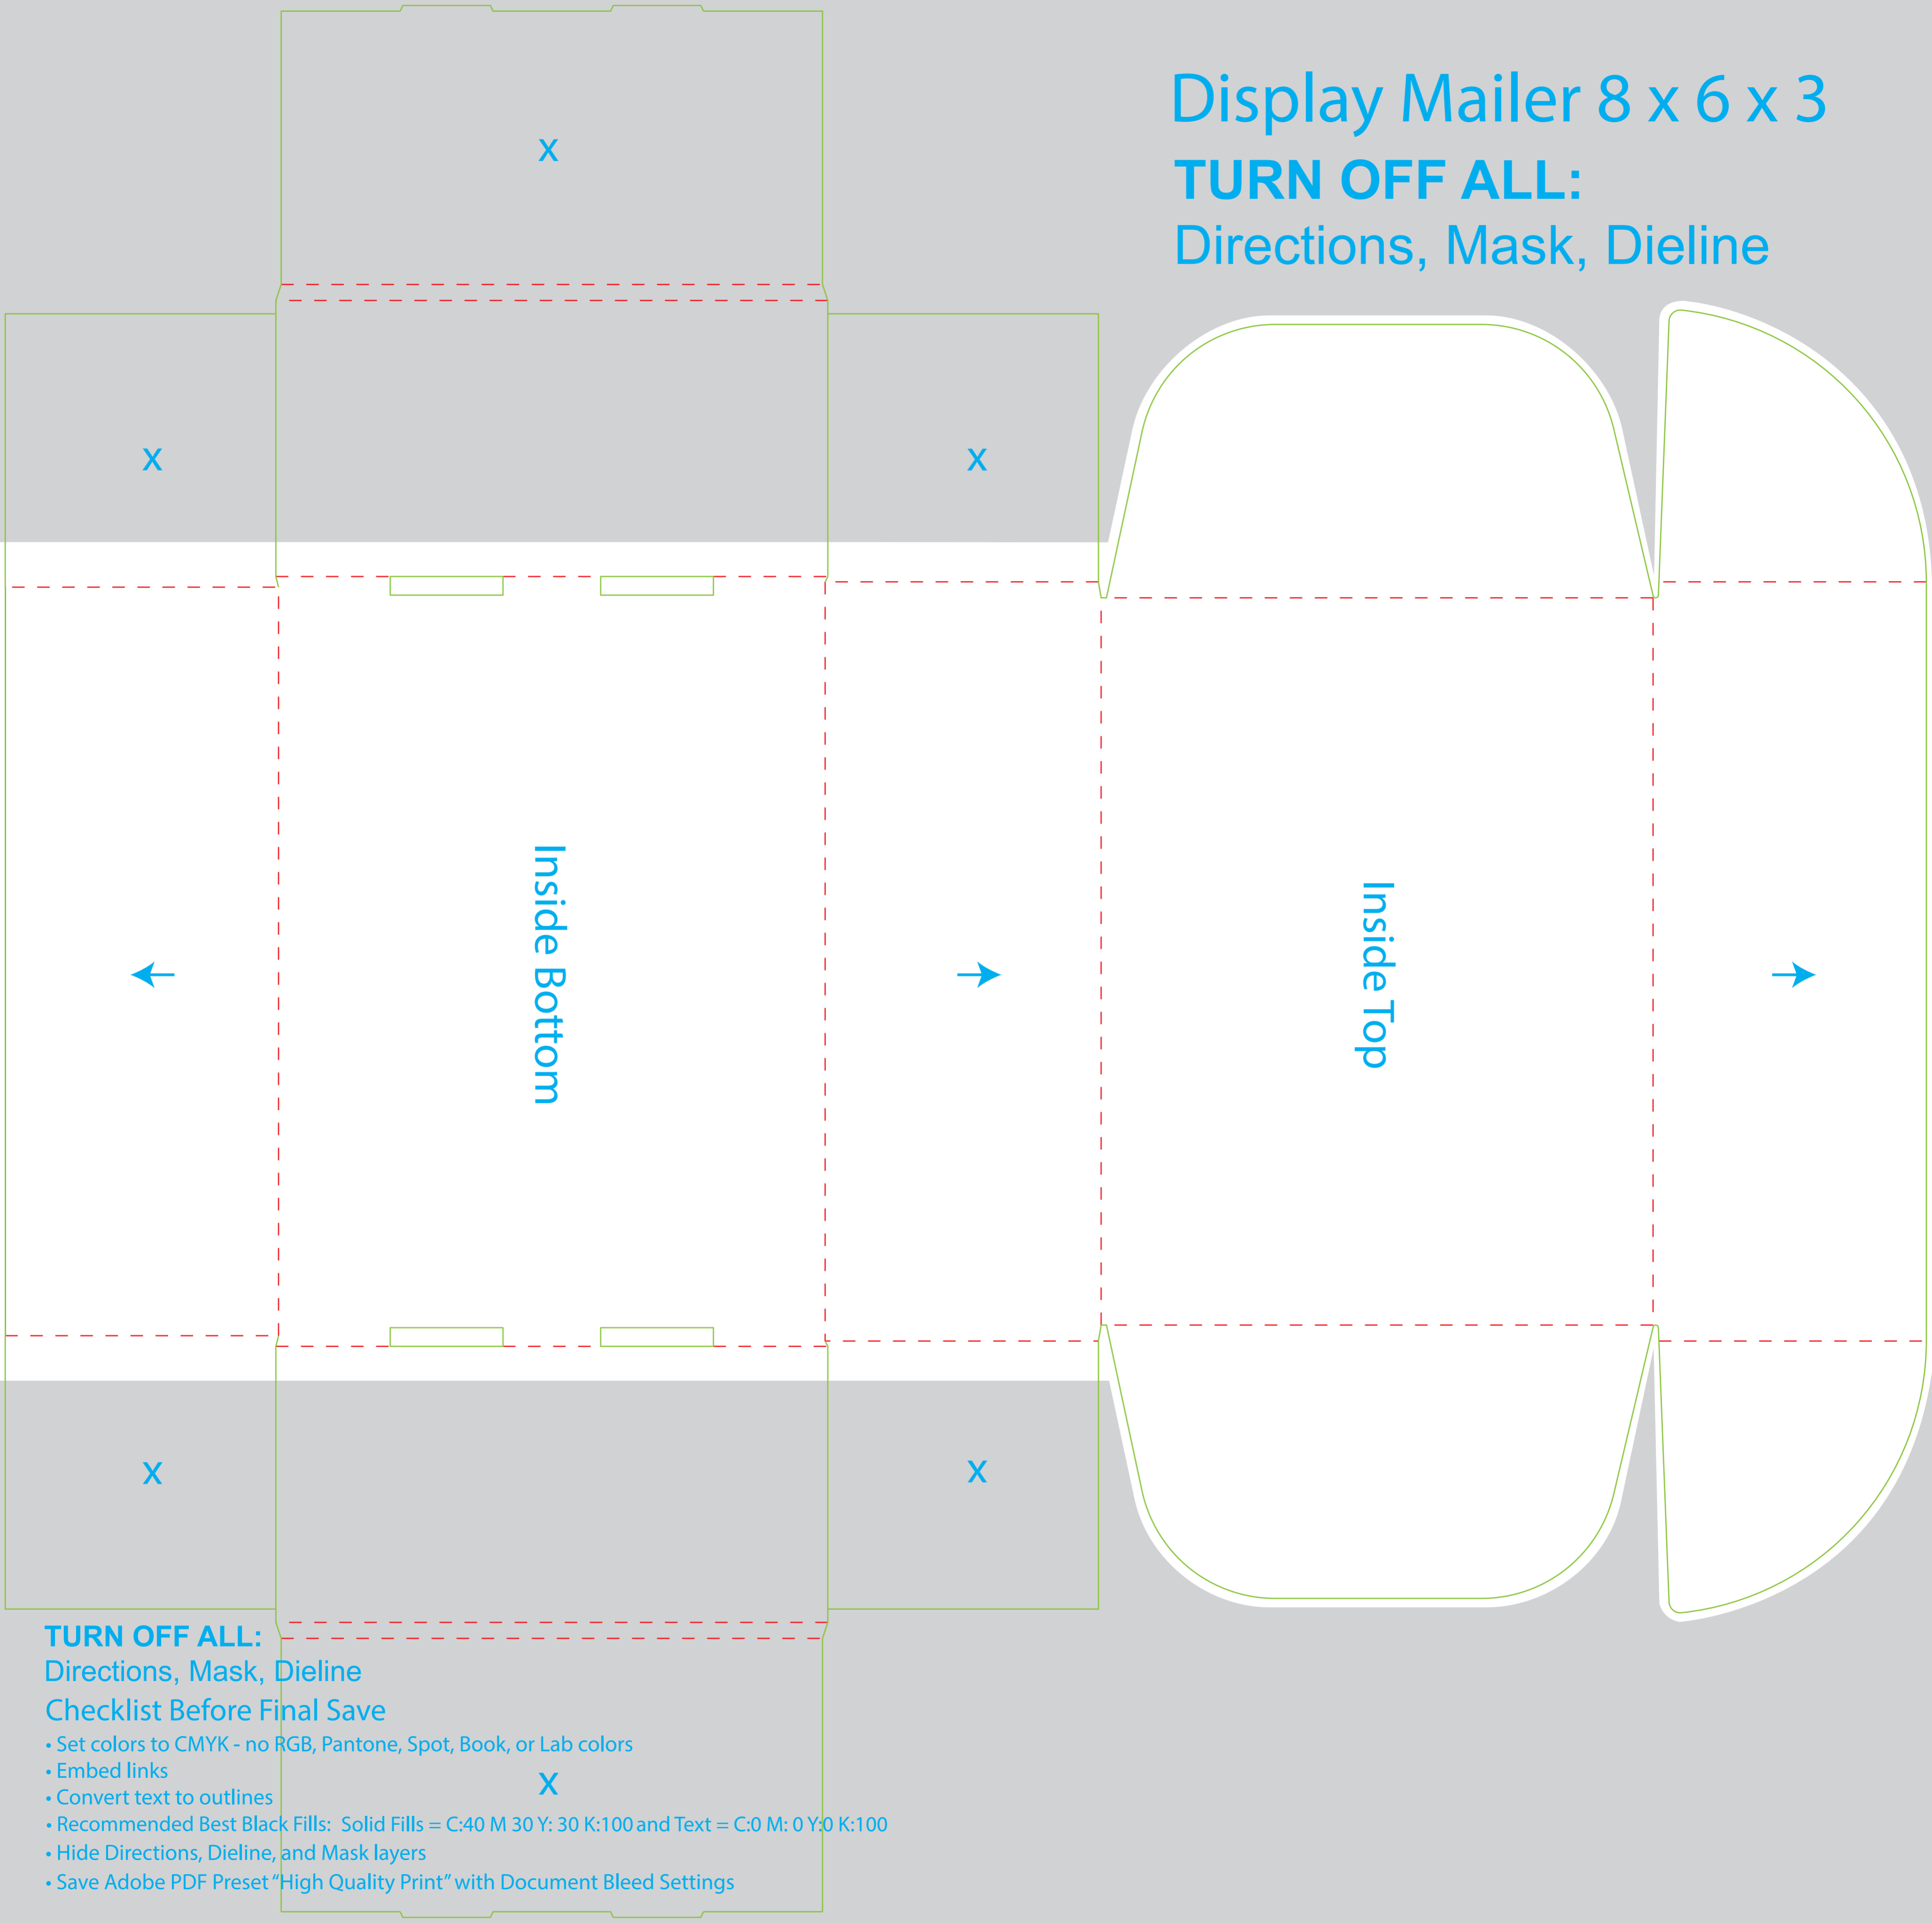

# Display Mailer 8 x 6 x 3

**TURN OFF ALL:**

Directions, Mask, Dieline

X

X

X

Inside Bottom

Inside Top

## TURN OFF ALL:

Directions, Mask, Dieline