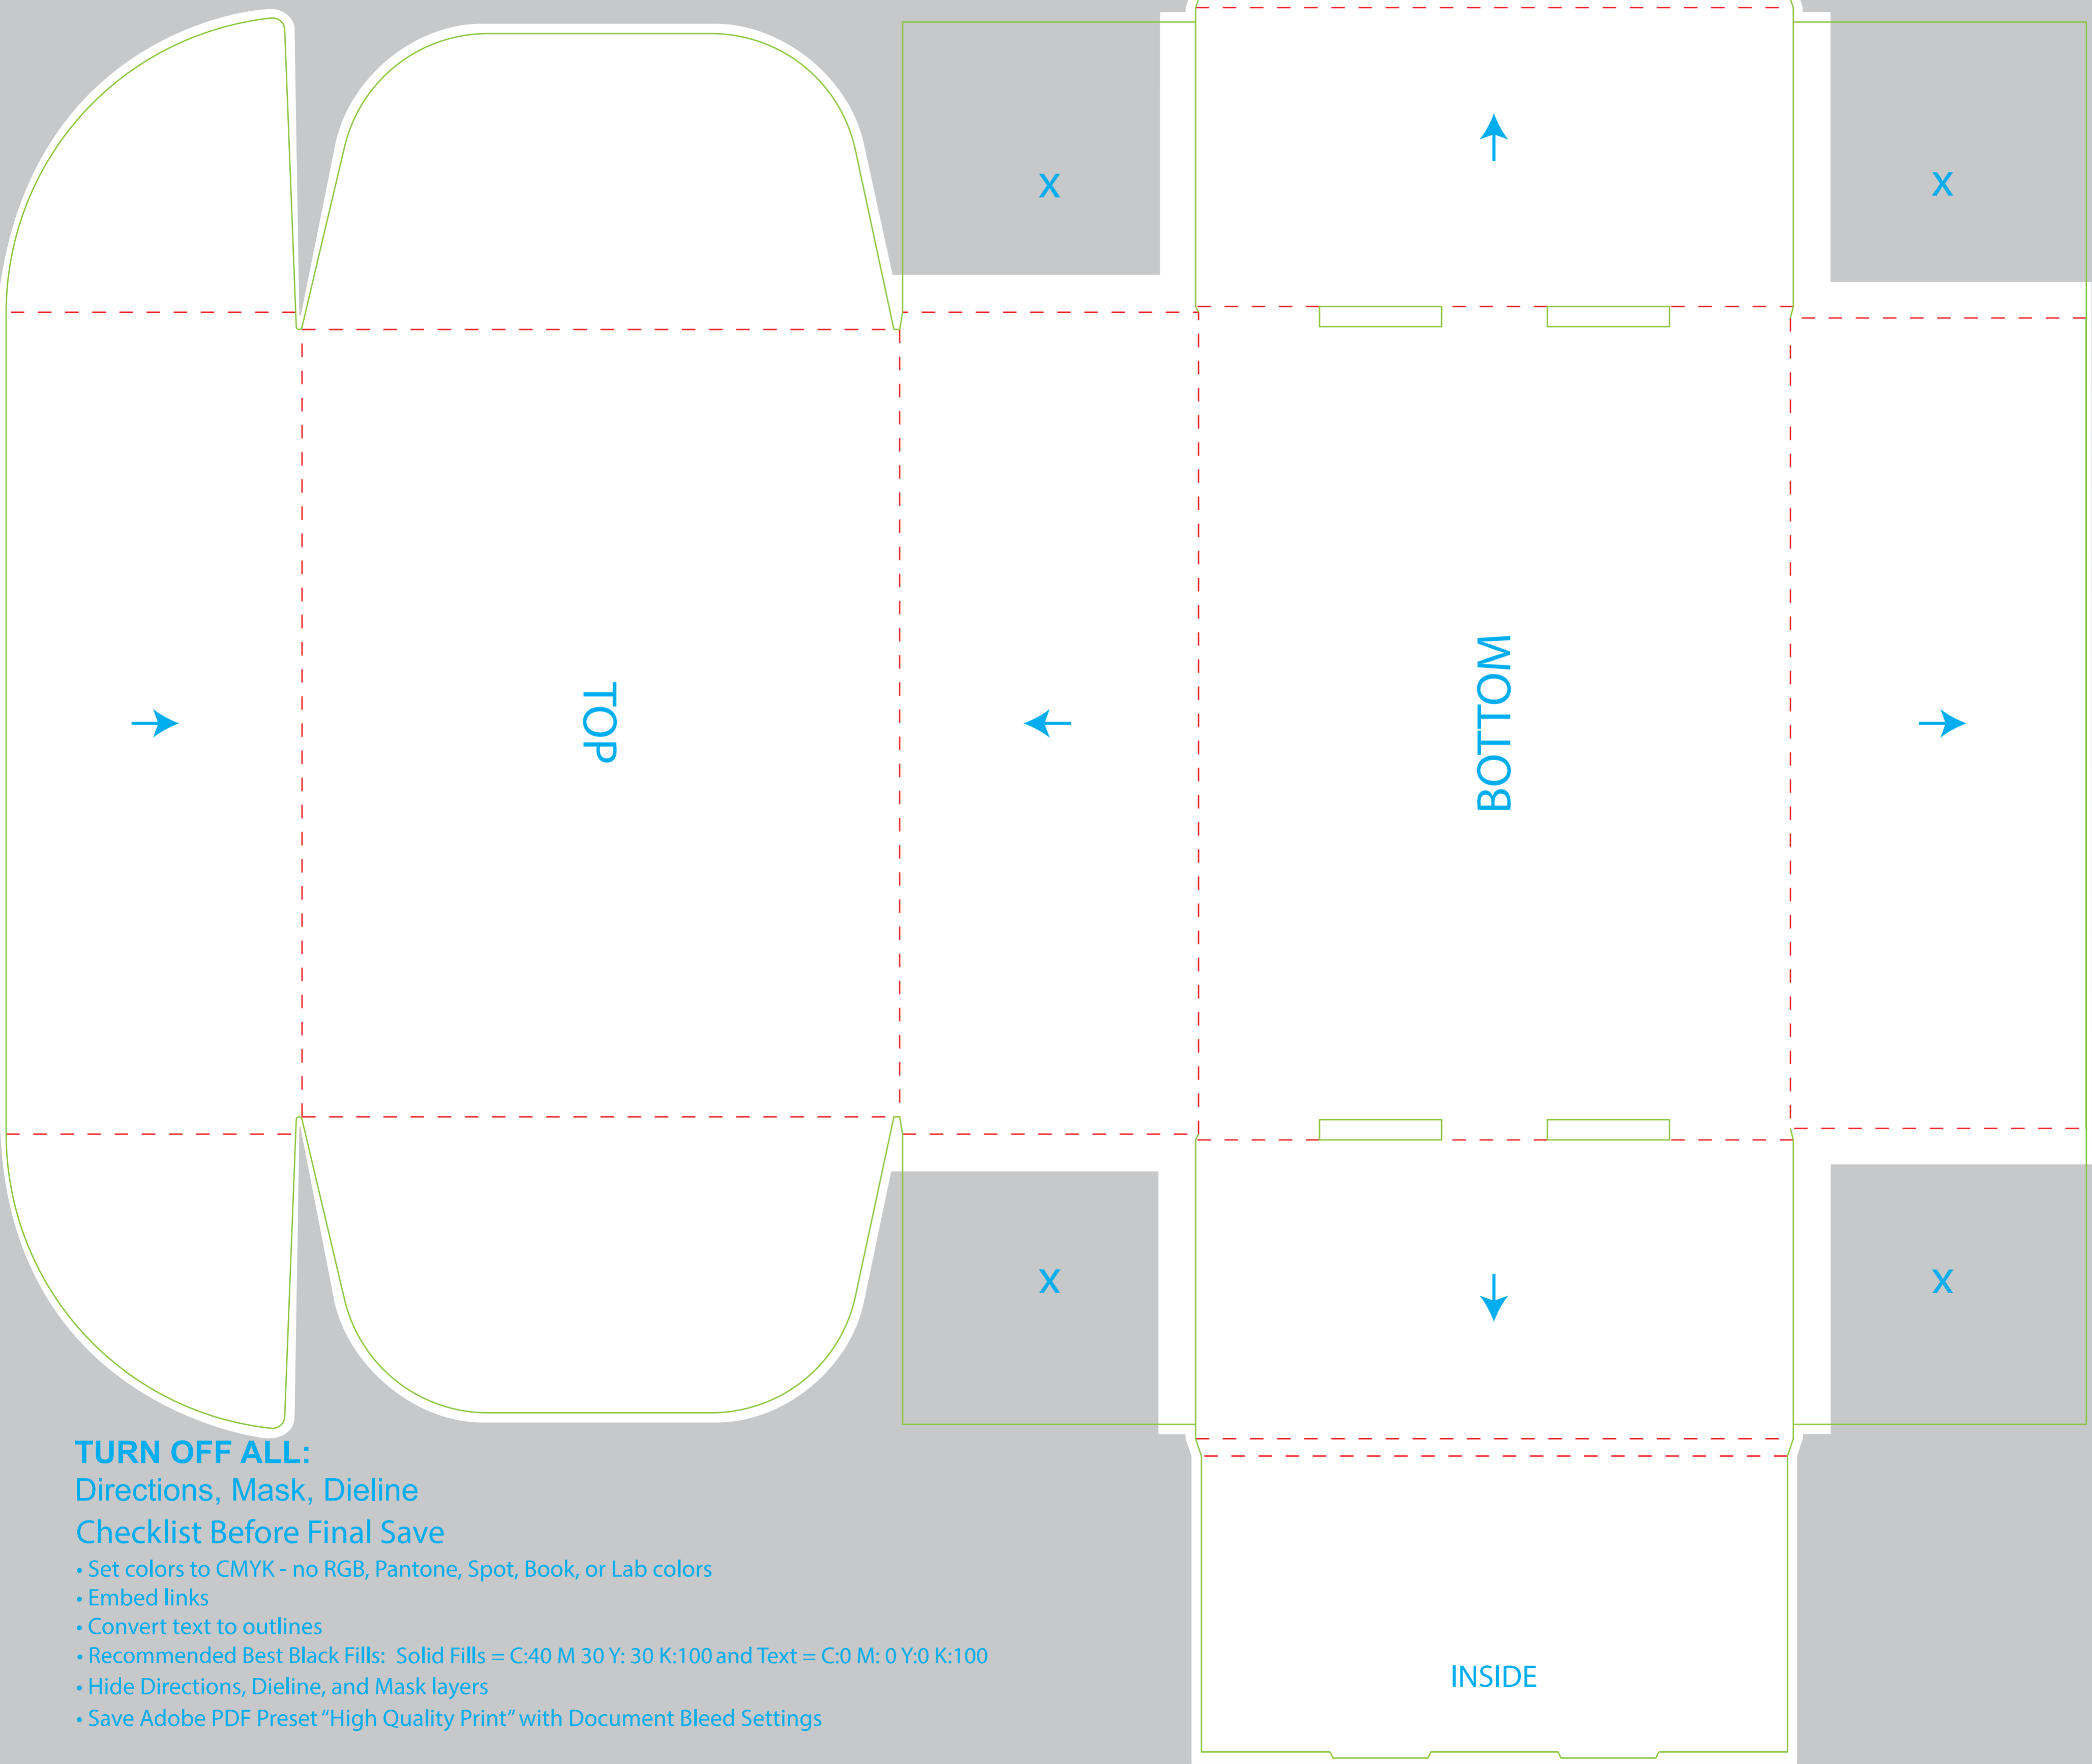

Display Mailer 8 x 6 x 3

TURN OFF ALL:

Directions, Mask, Dieline

TURN OFF ALL:

Directions, Mask, Dieline

Checklist Before Final Save

- Set colors to CMYK - no RGB, Pantone, Spot, Book, or Lab colors
- Embed links
- Convert text to outlines
- Recommended Best Black Fills: Solid Fills = C:40 M 30 Y: 30 K:100 and Text = C:0 M: 0 Y:0 K:100
- Hide Directions, Dieline, and Mask layers
- Save Adobe PDF Preset "High Quality Print" with Document Bleed Settings