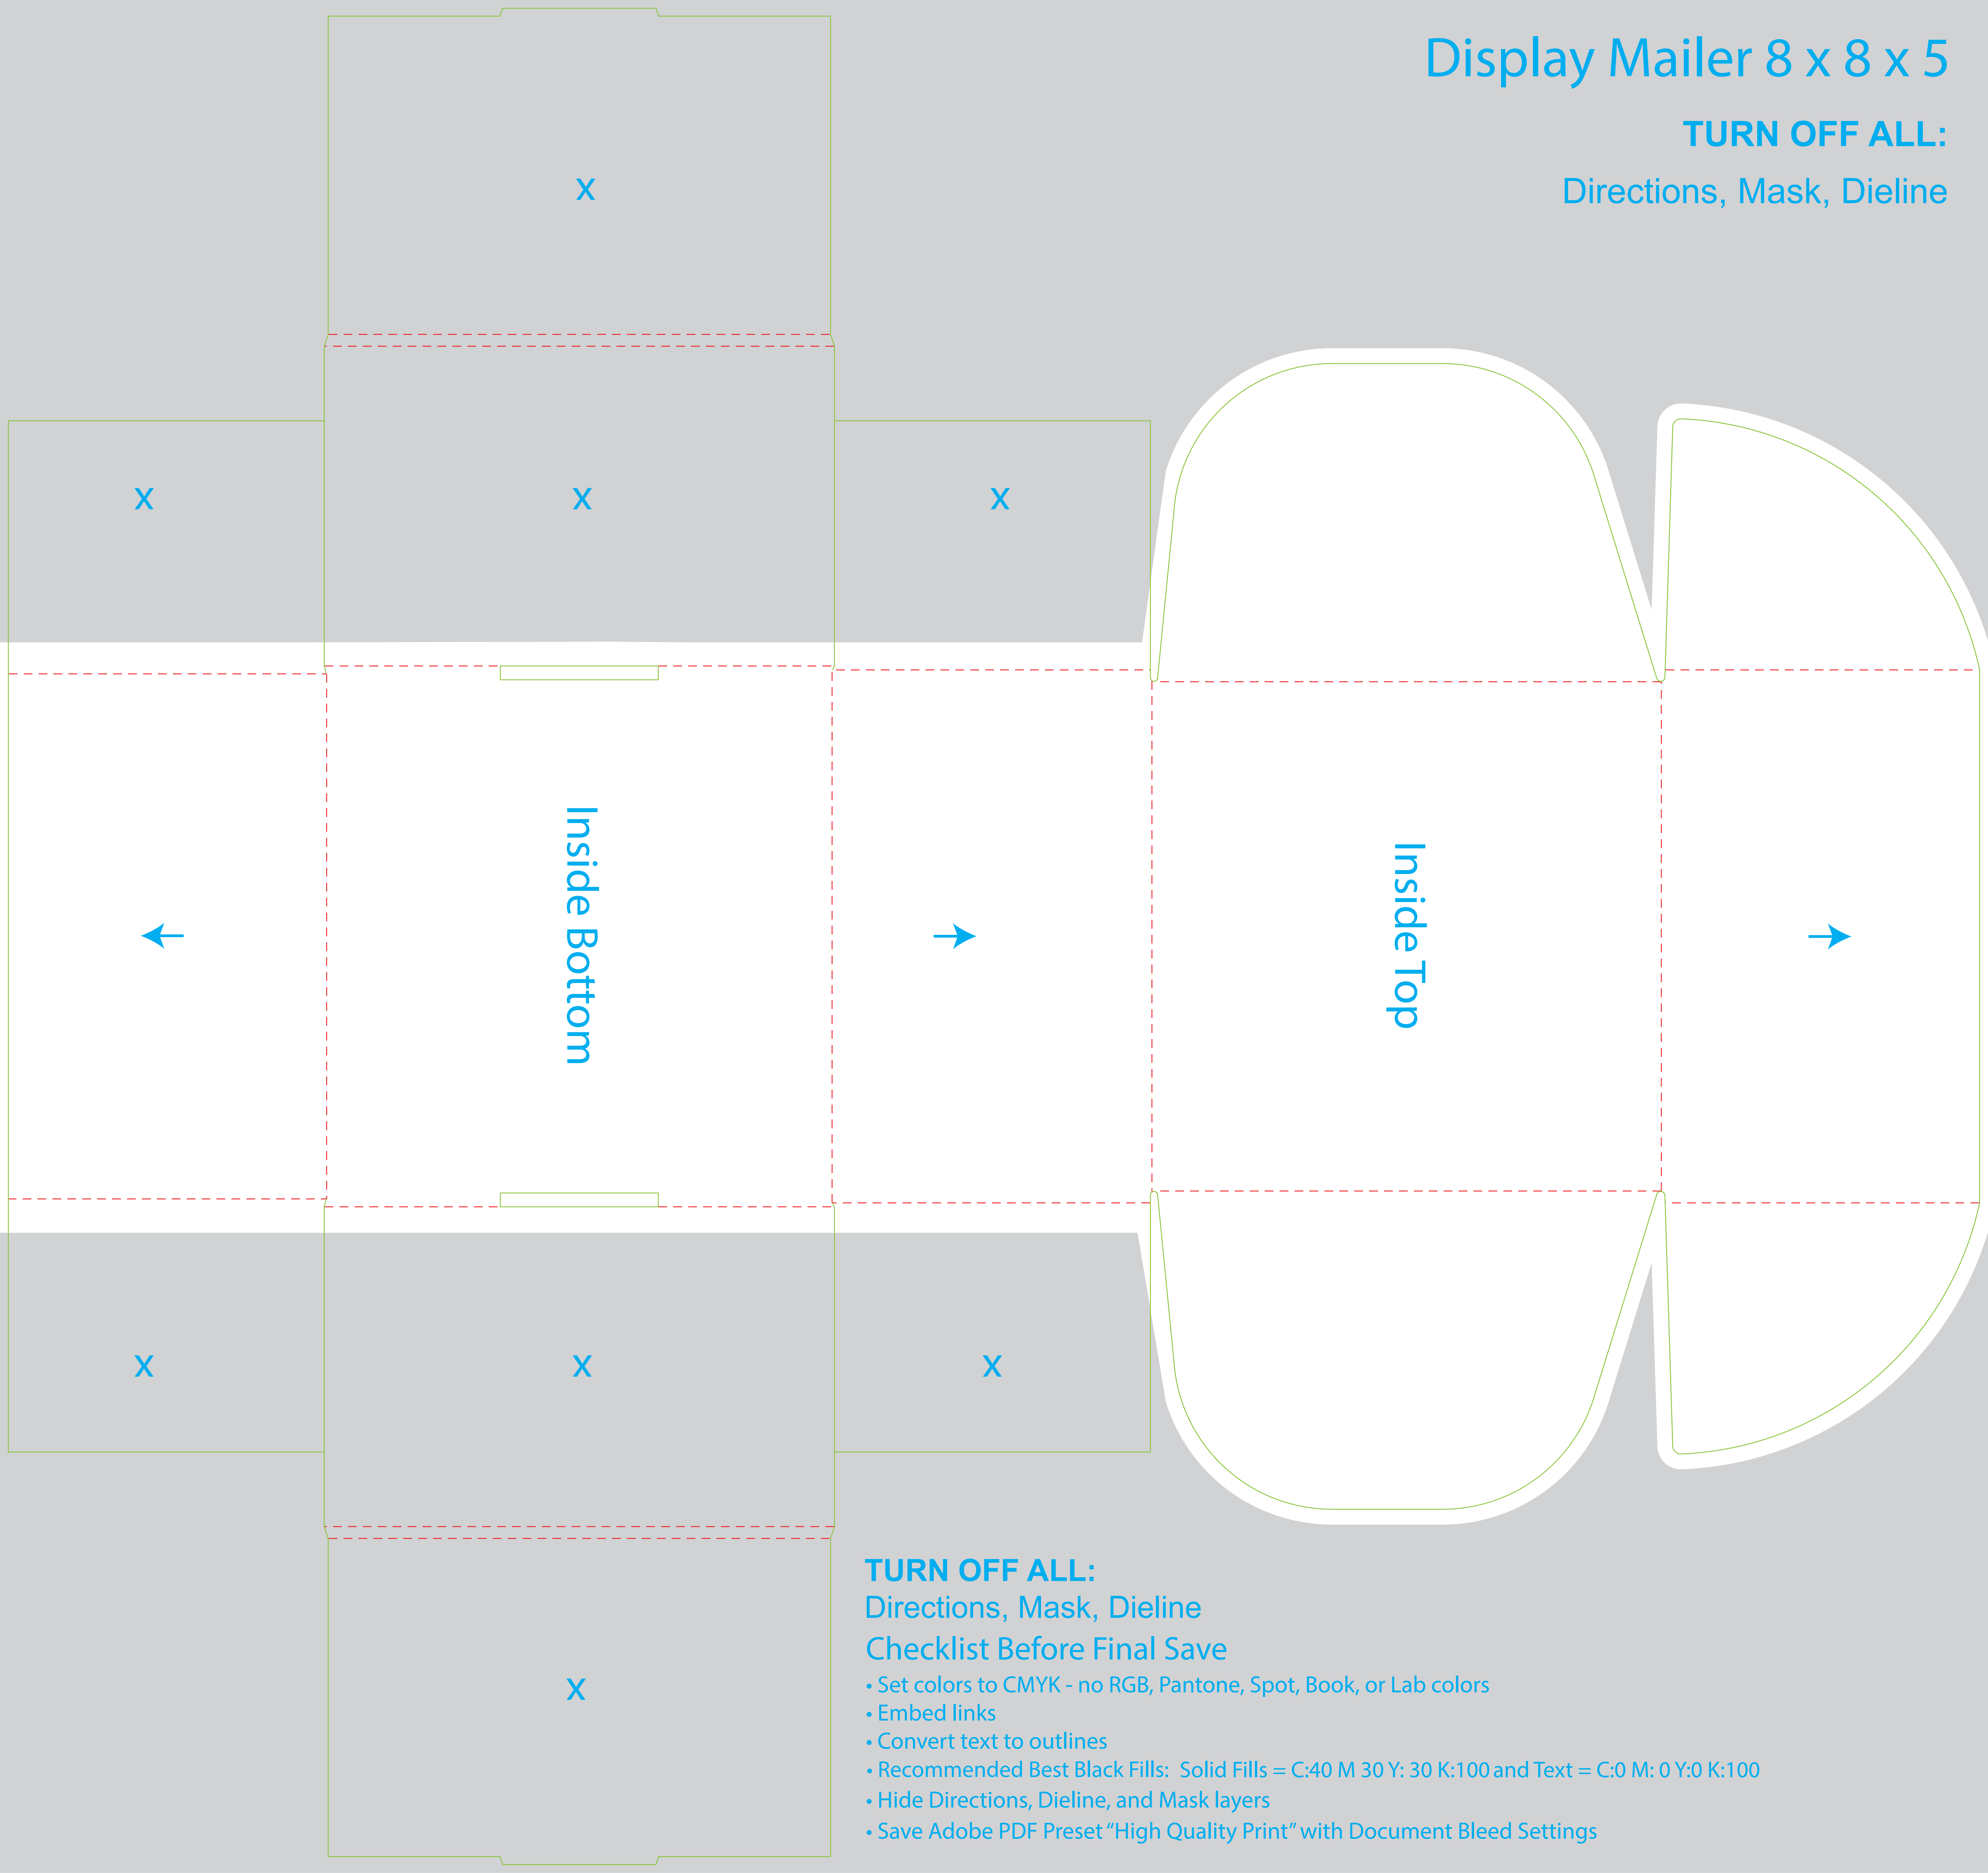

# Display Mailer 8 x 8 x 5

**TURN OFF ALL:**

Directions, Mask, Dieline

X

X

X

X

Inside Bottom

Inside Top

X

X

X

X

## **TURN OFF ALL:** Directions, Mask, Dieline Checklist Before Final Save

- Set colors to CMYK - no RGB, Pantone, Spot, Book, or Lab colors
- Embed links
- Convert text to outlines
- Recommended Best Black Fills: Solid Fills = C:40 M 30 Y: 30 K:100 and Text = C:0 M: 0 Y:0 K:100
- Hide Directions, Dieline, and Mask layers
- Save Adobe PDF Preset "High Quality Print" with Document Bleed Settings