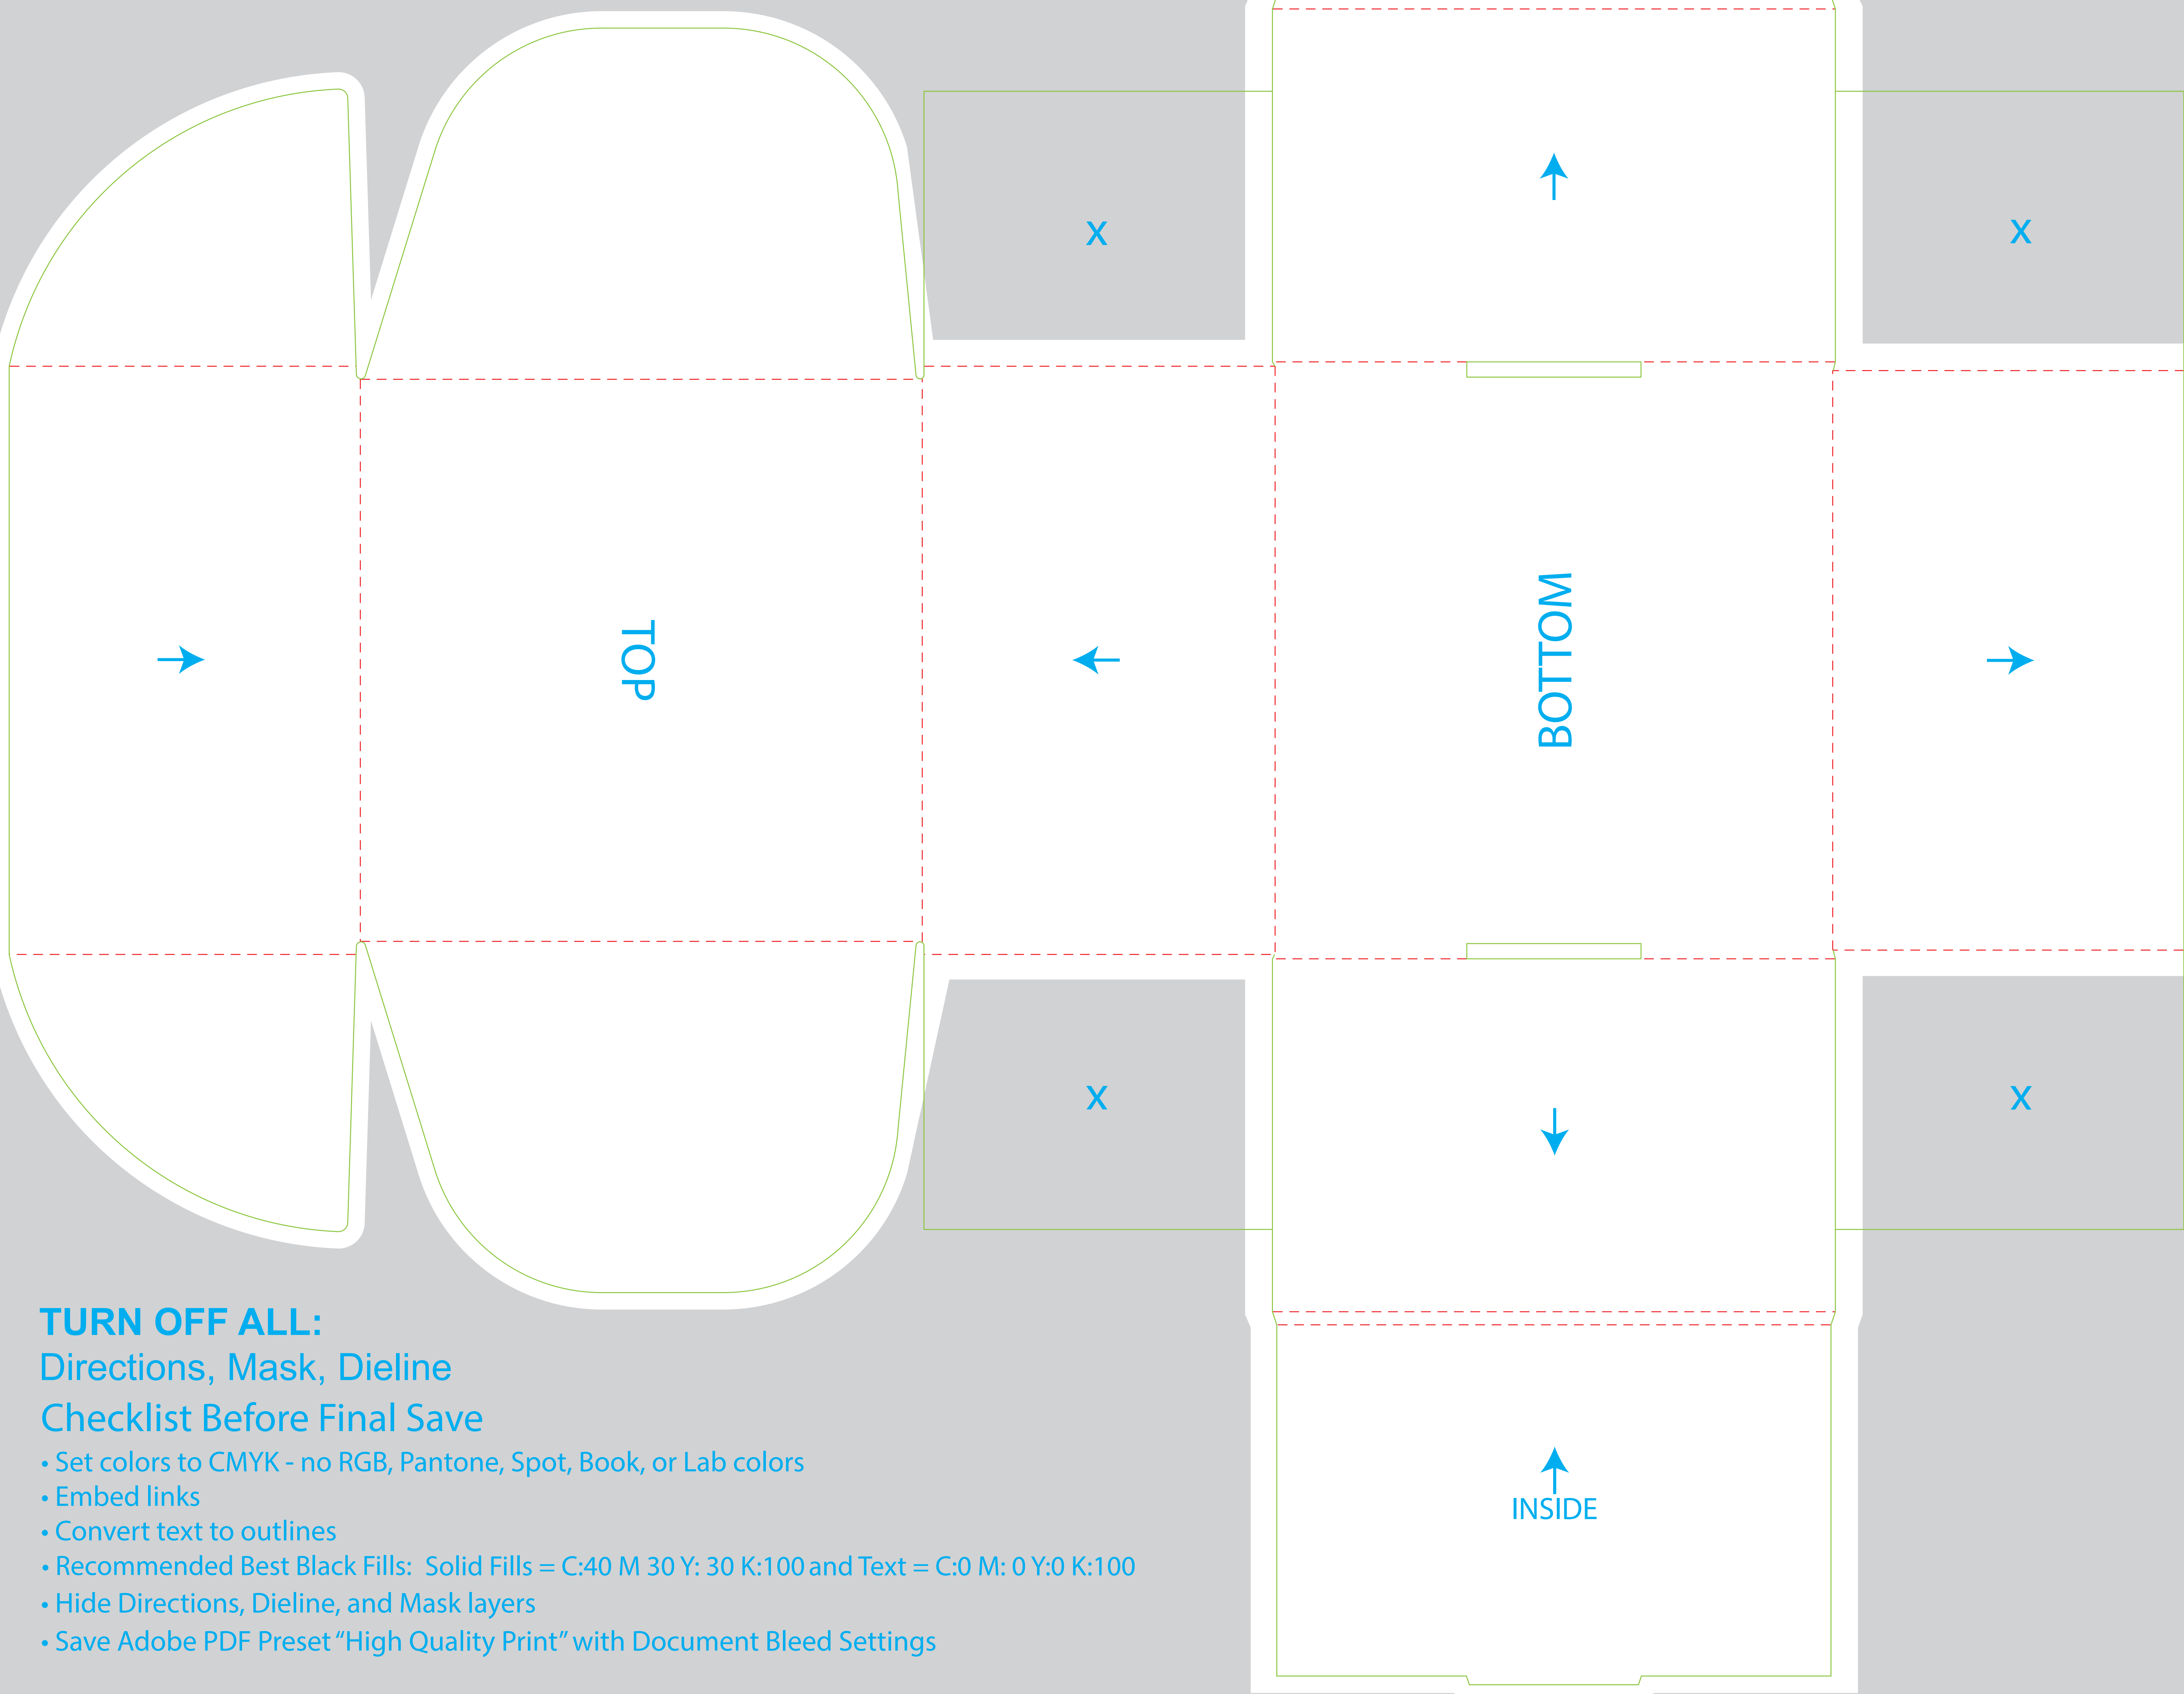

Display Mailer 8 x 8 x 5

TURN OFF ALL:

Directions, Mask, Dieline

TURN OFF ALL:

Directions, Mask, Dieline

Checklist Before Final Save

- Set colors to CMYK - no RGB, Pantone, Spot, Book, or Lab colors
- Embed links
- Convert text to outlines
- Recommended Best Black Fills: Solid Fills = C:40 M 30 Y: 30 K:100 and Text = C:0 M: 0 Y:0 K:100
- Hide Directions, Dieline, and Mask layers
- Save Adobe PDF Preset "High Quality Print" with Document Bleed Settings