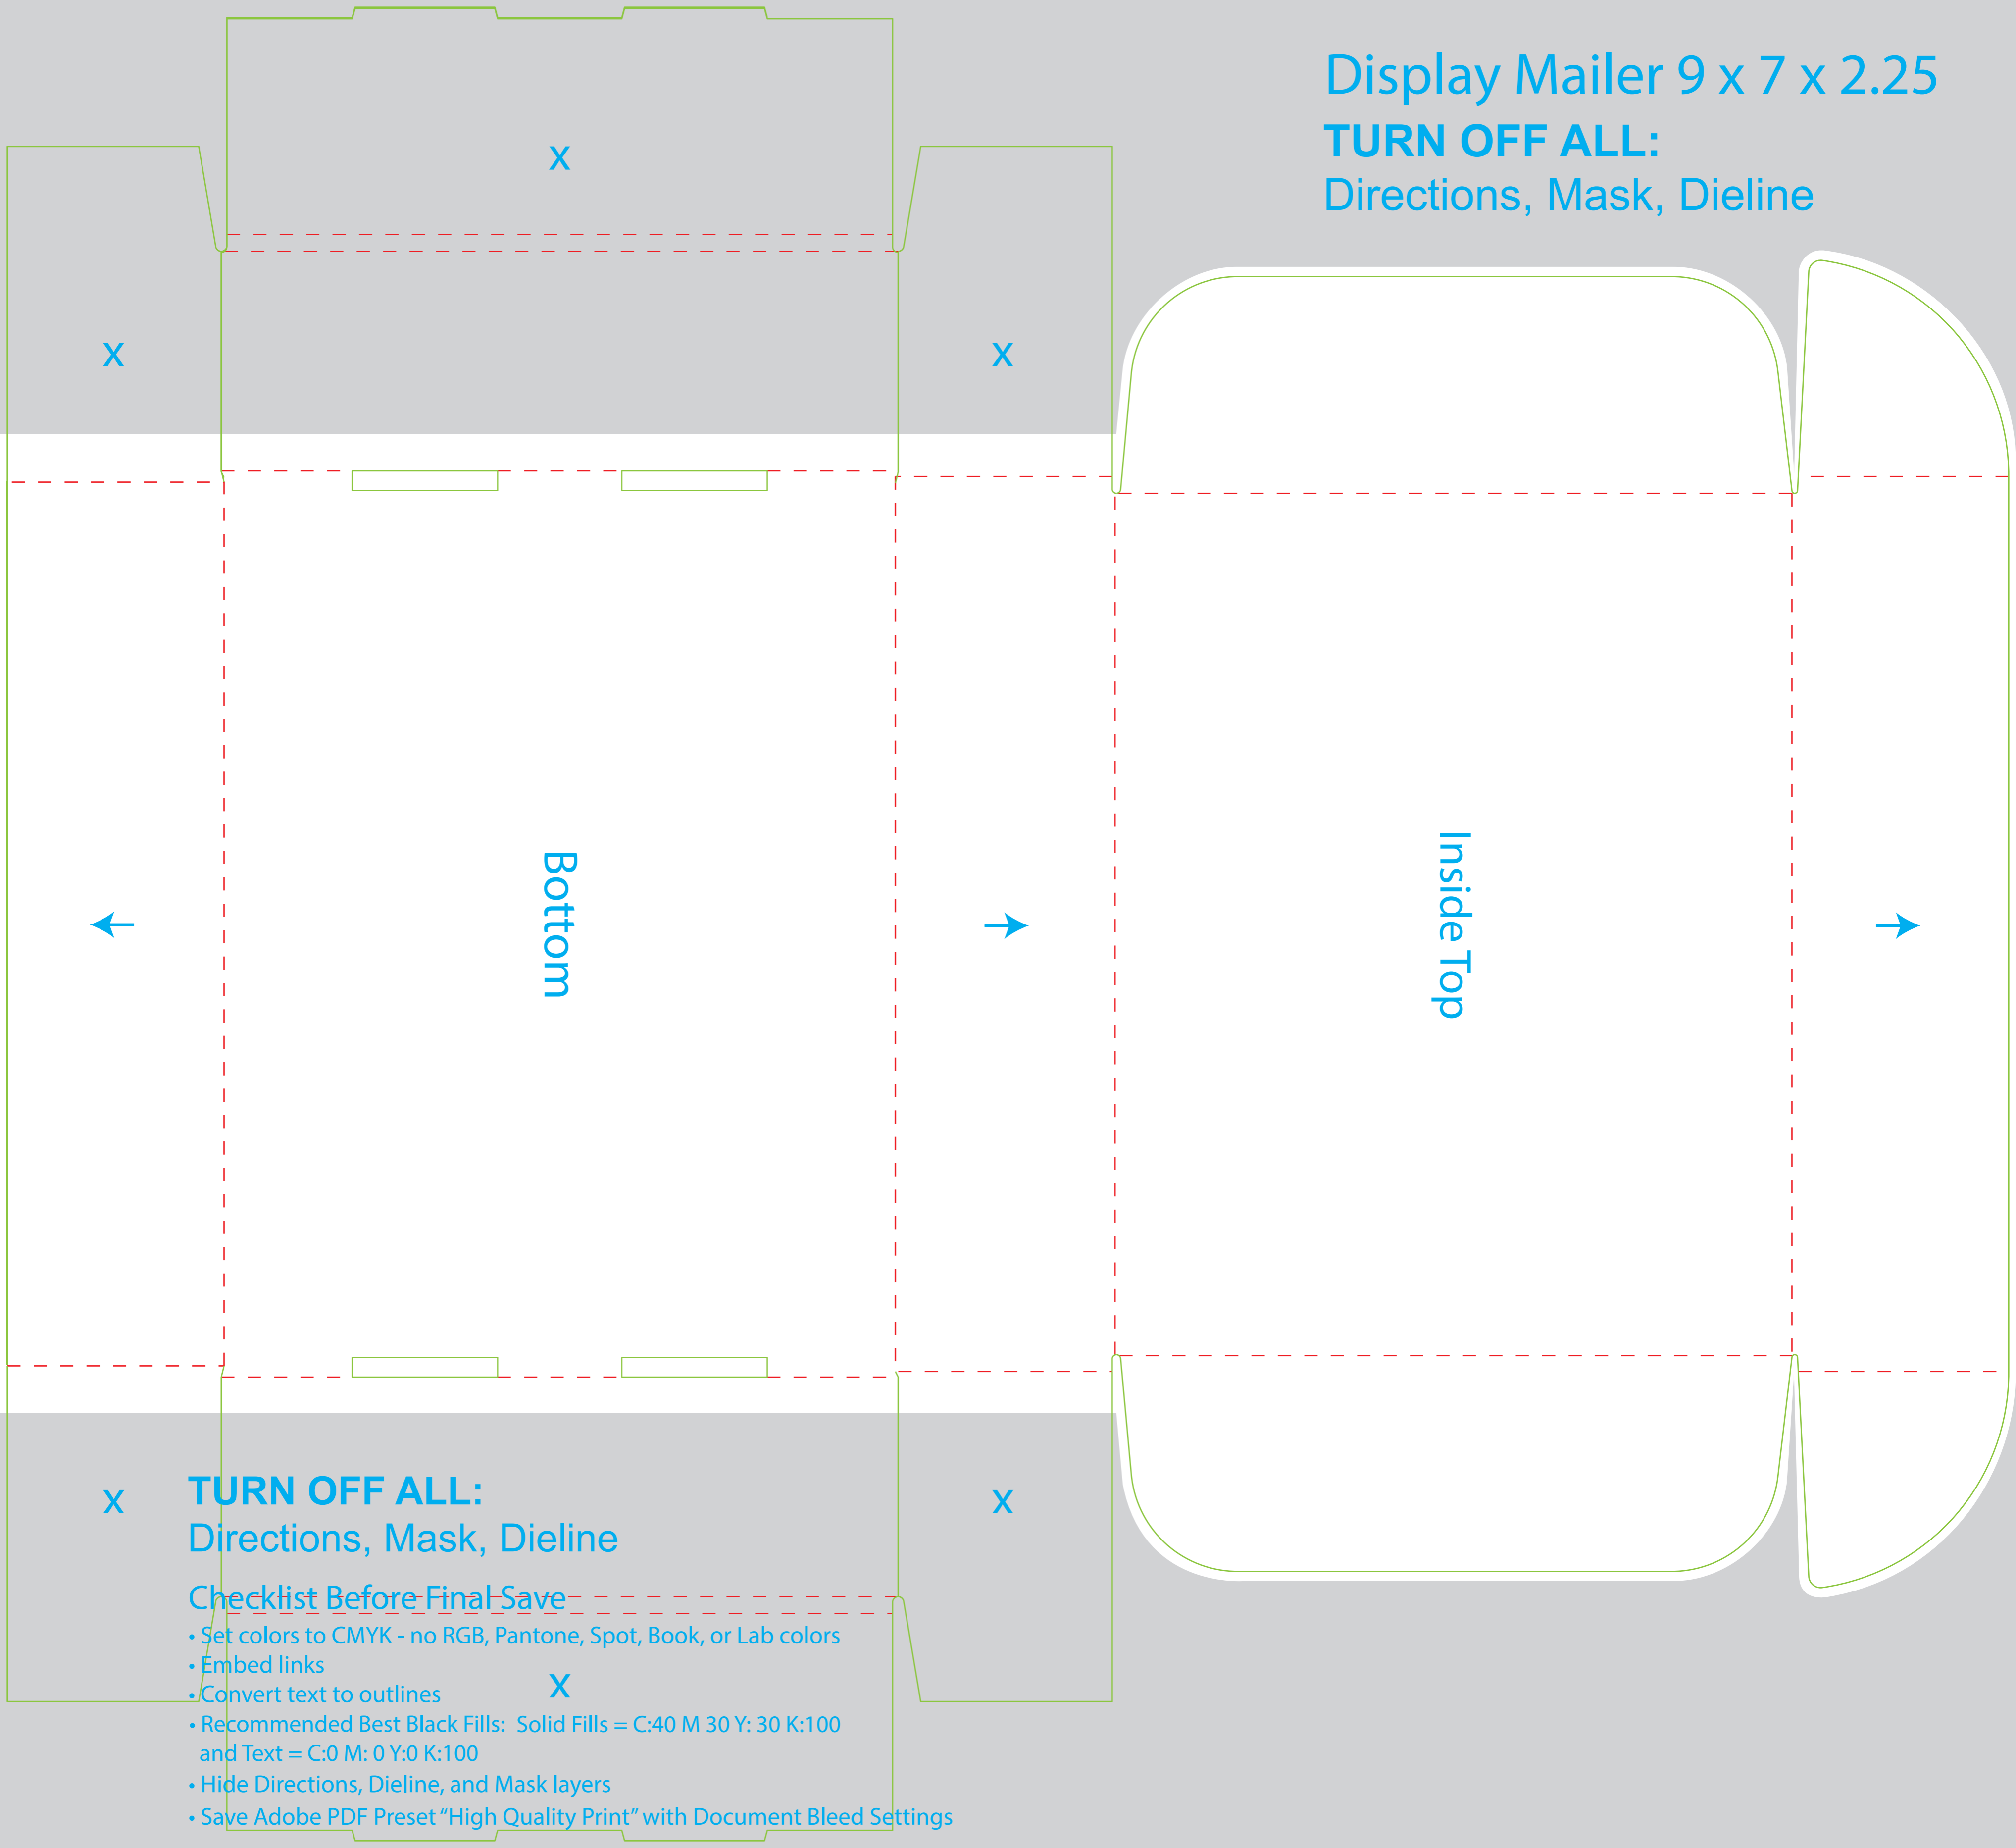

Display Mailer 9 x 7 x 2.25

TURN OFF ALL:

Directions, Mask, Dieline

X

X

X

Bottom

Inside Top

X

TURN OFF ALL: Directions, Mask, Dieline

Checklist Before Final Save

- Set colors to CMYK - no RGB, Pantone, Spot, Book, or Lab colors
- Embed links
- Convert text to outlines
- Recommended Best Black Fills: Solid Fills = C:40 M 30 Y: 30 K:100 and Text = C:0 M: 0 Y:0 K:100
- Hide Directions, Dieline, and Mask layers
- Save Adobe PDF Preset "High Quality Print" with Document Bleed Settings