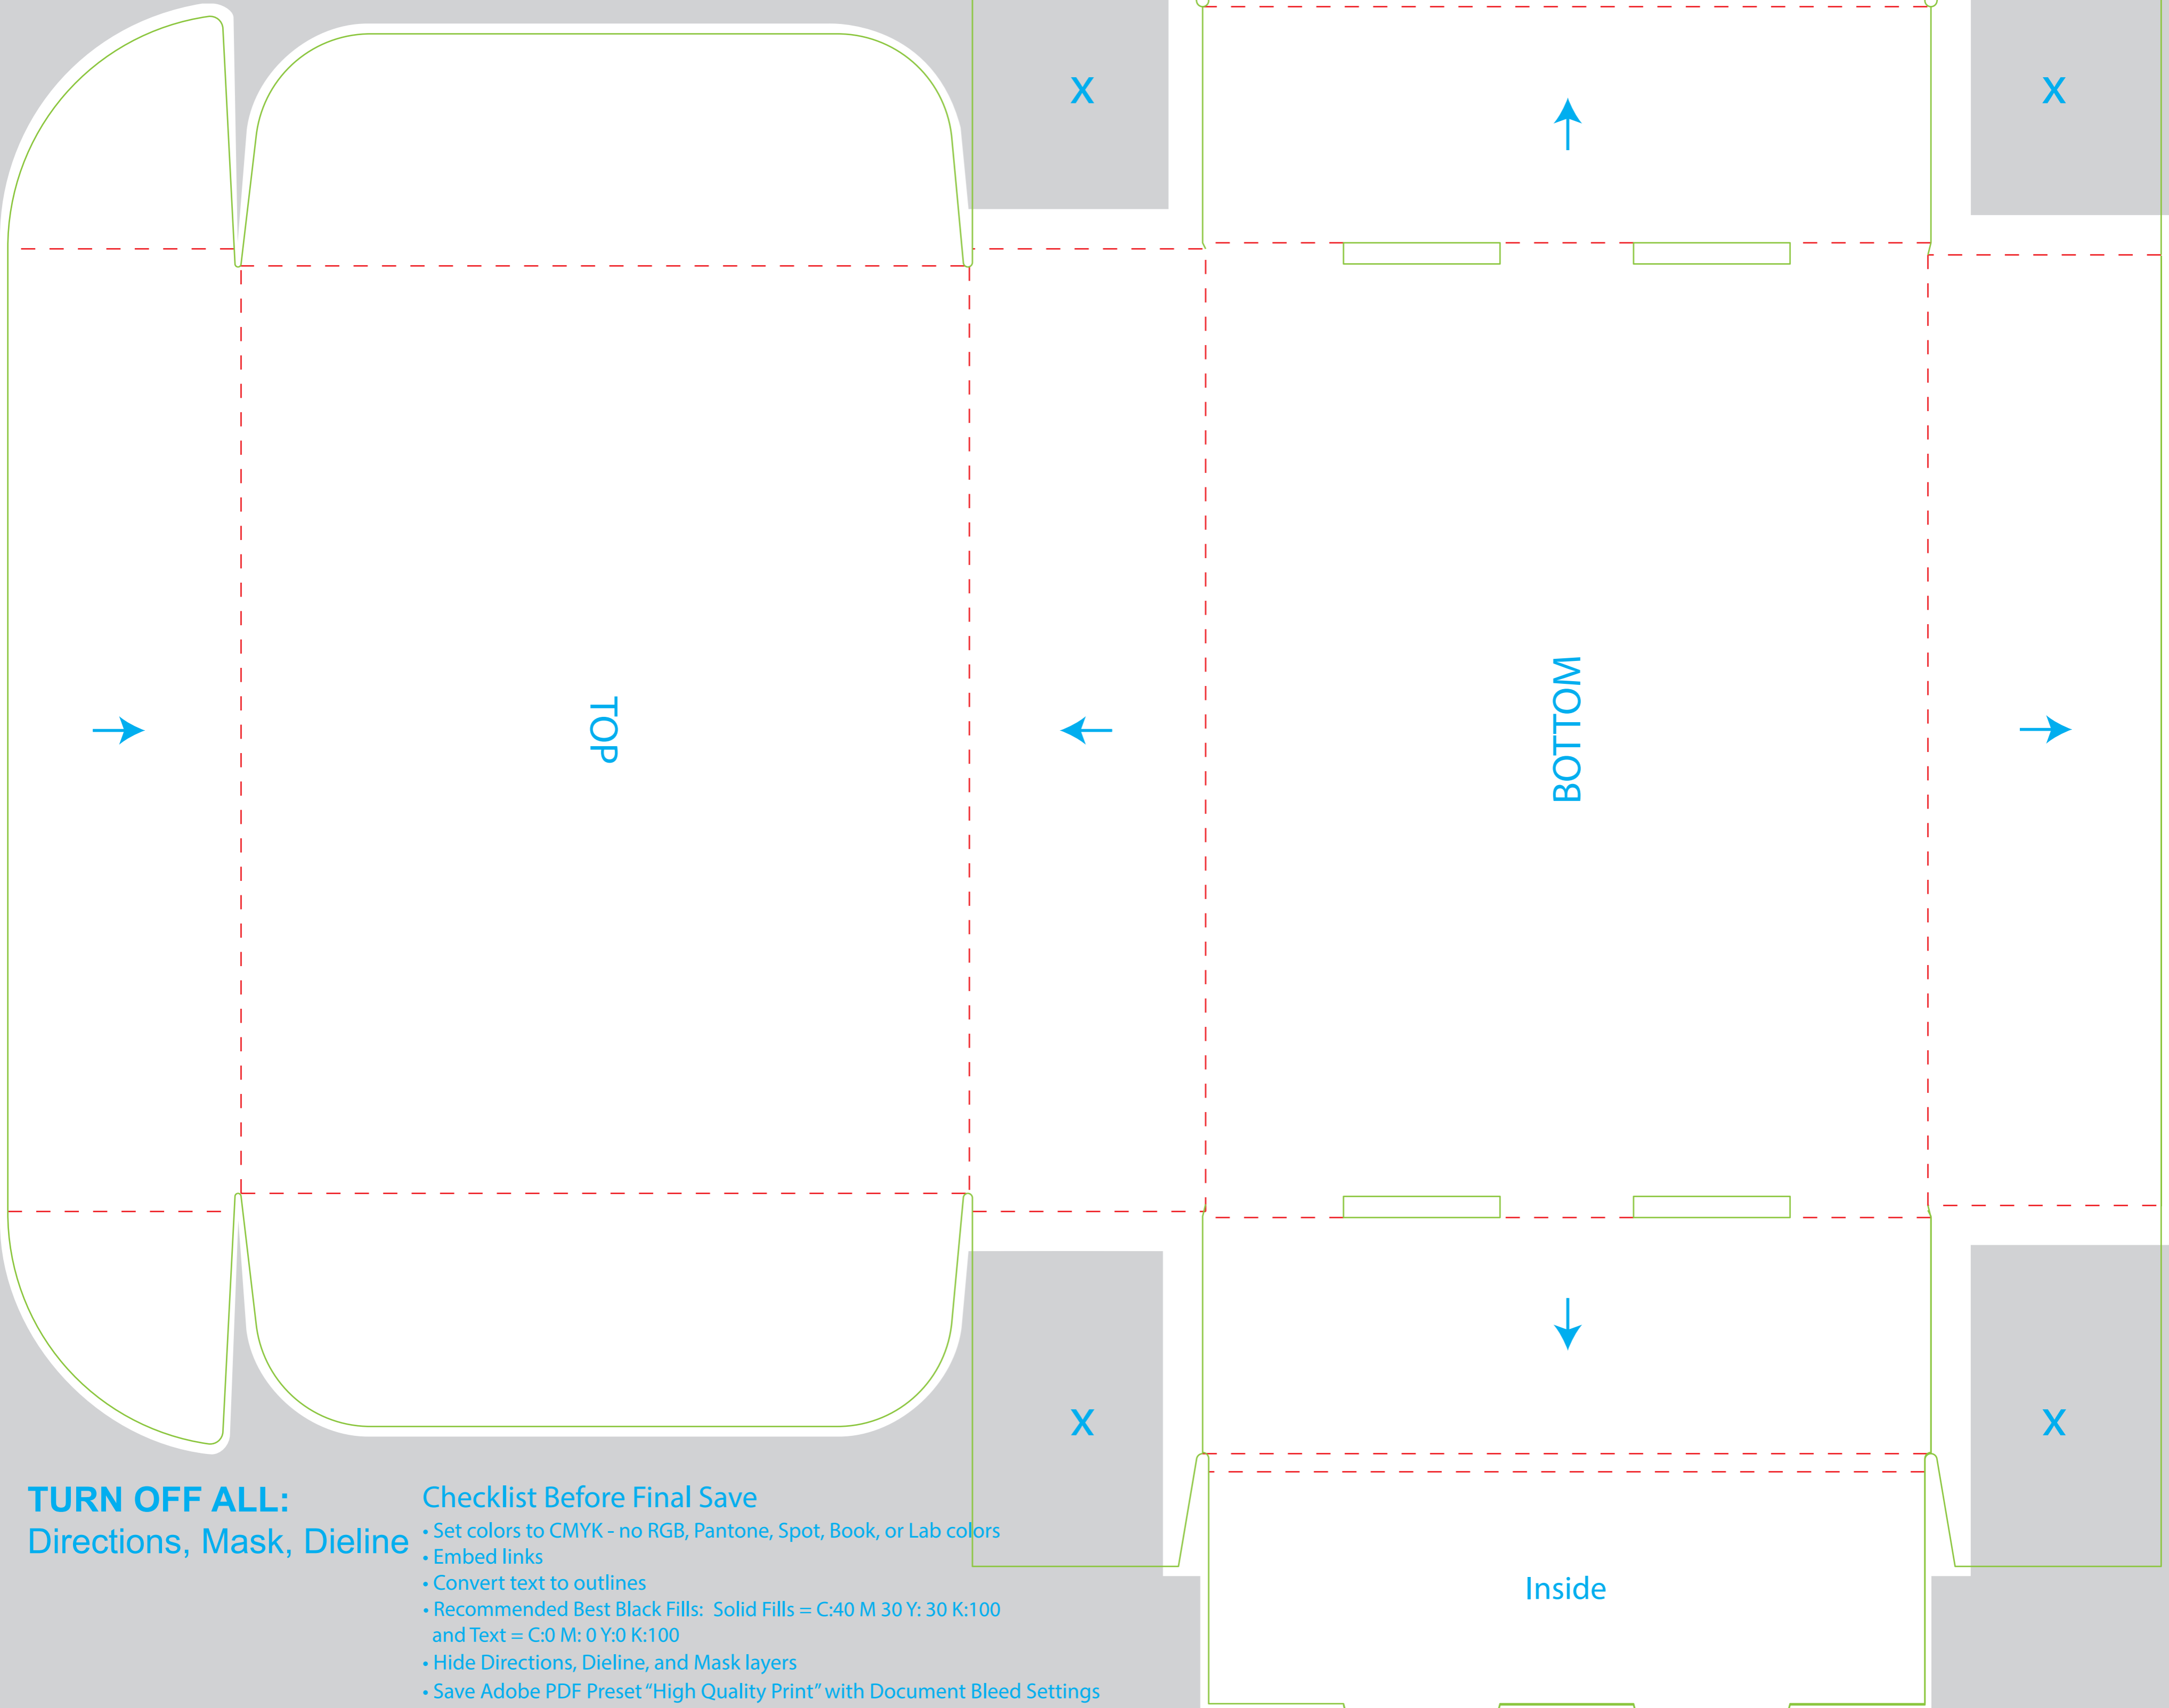

Display Mailer 9 x 7 x 2.25

TURN OFF ALL:

Directions, Mask, Dieline

TURN OFF ALL:
Directions, Mask, Dieline

Checklist Before Final Save

- Set colors to CMYK - no RGB, Pantone, Spot, Book, or Lab colors
- Embed links
- Convert text to outlines
- Recommended Best Black Fills: Solid Fills = C:40 M 30 Y: 30 K:100 and Text = C:0 M: 0 Y:0 K:100
- Hide Directions, Dieline, and Mask layers
- Save Adobe PDF Preset "High Quality Print" with Document Bleed Settings