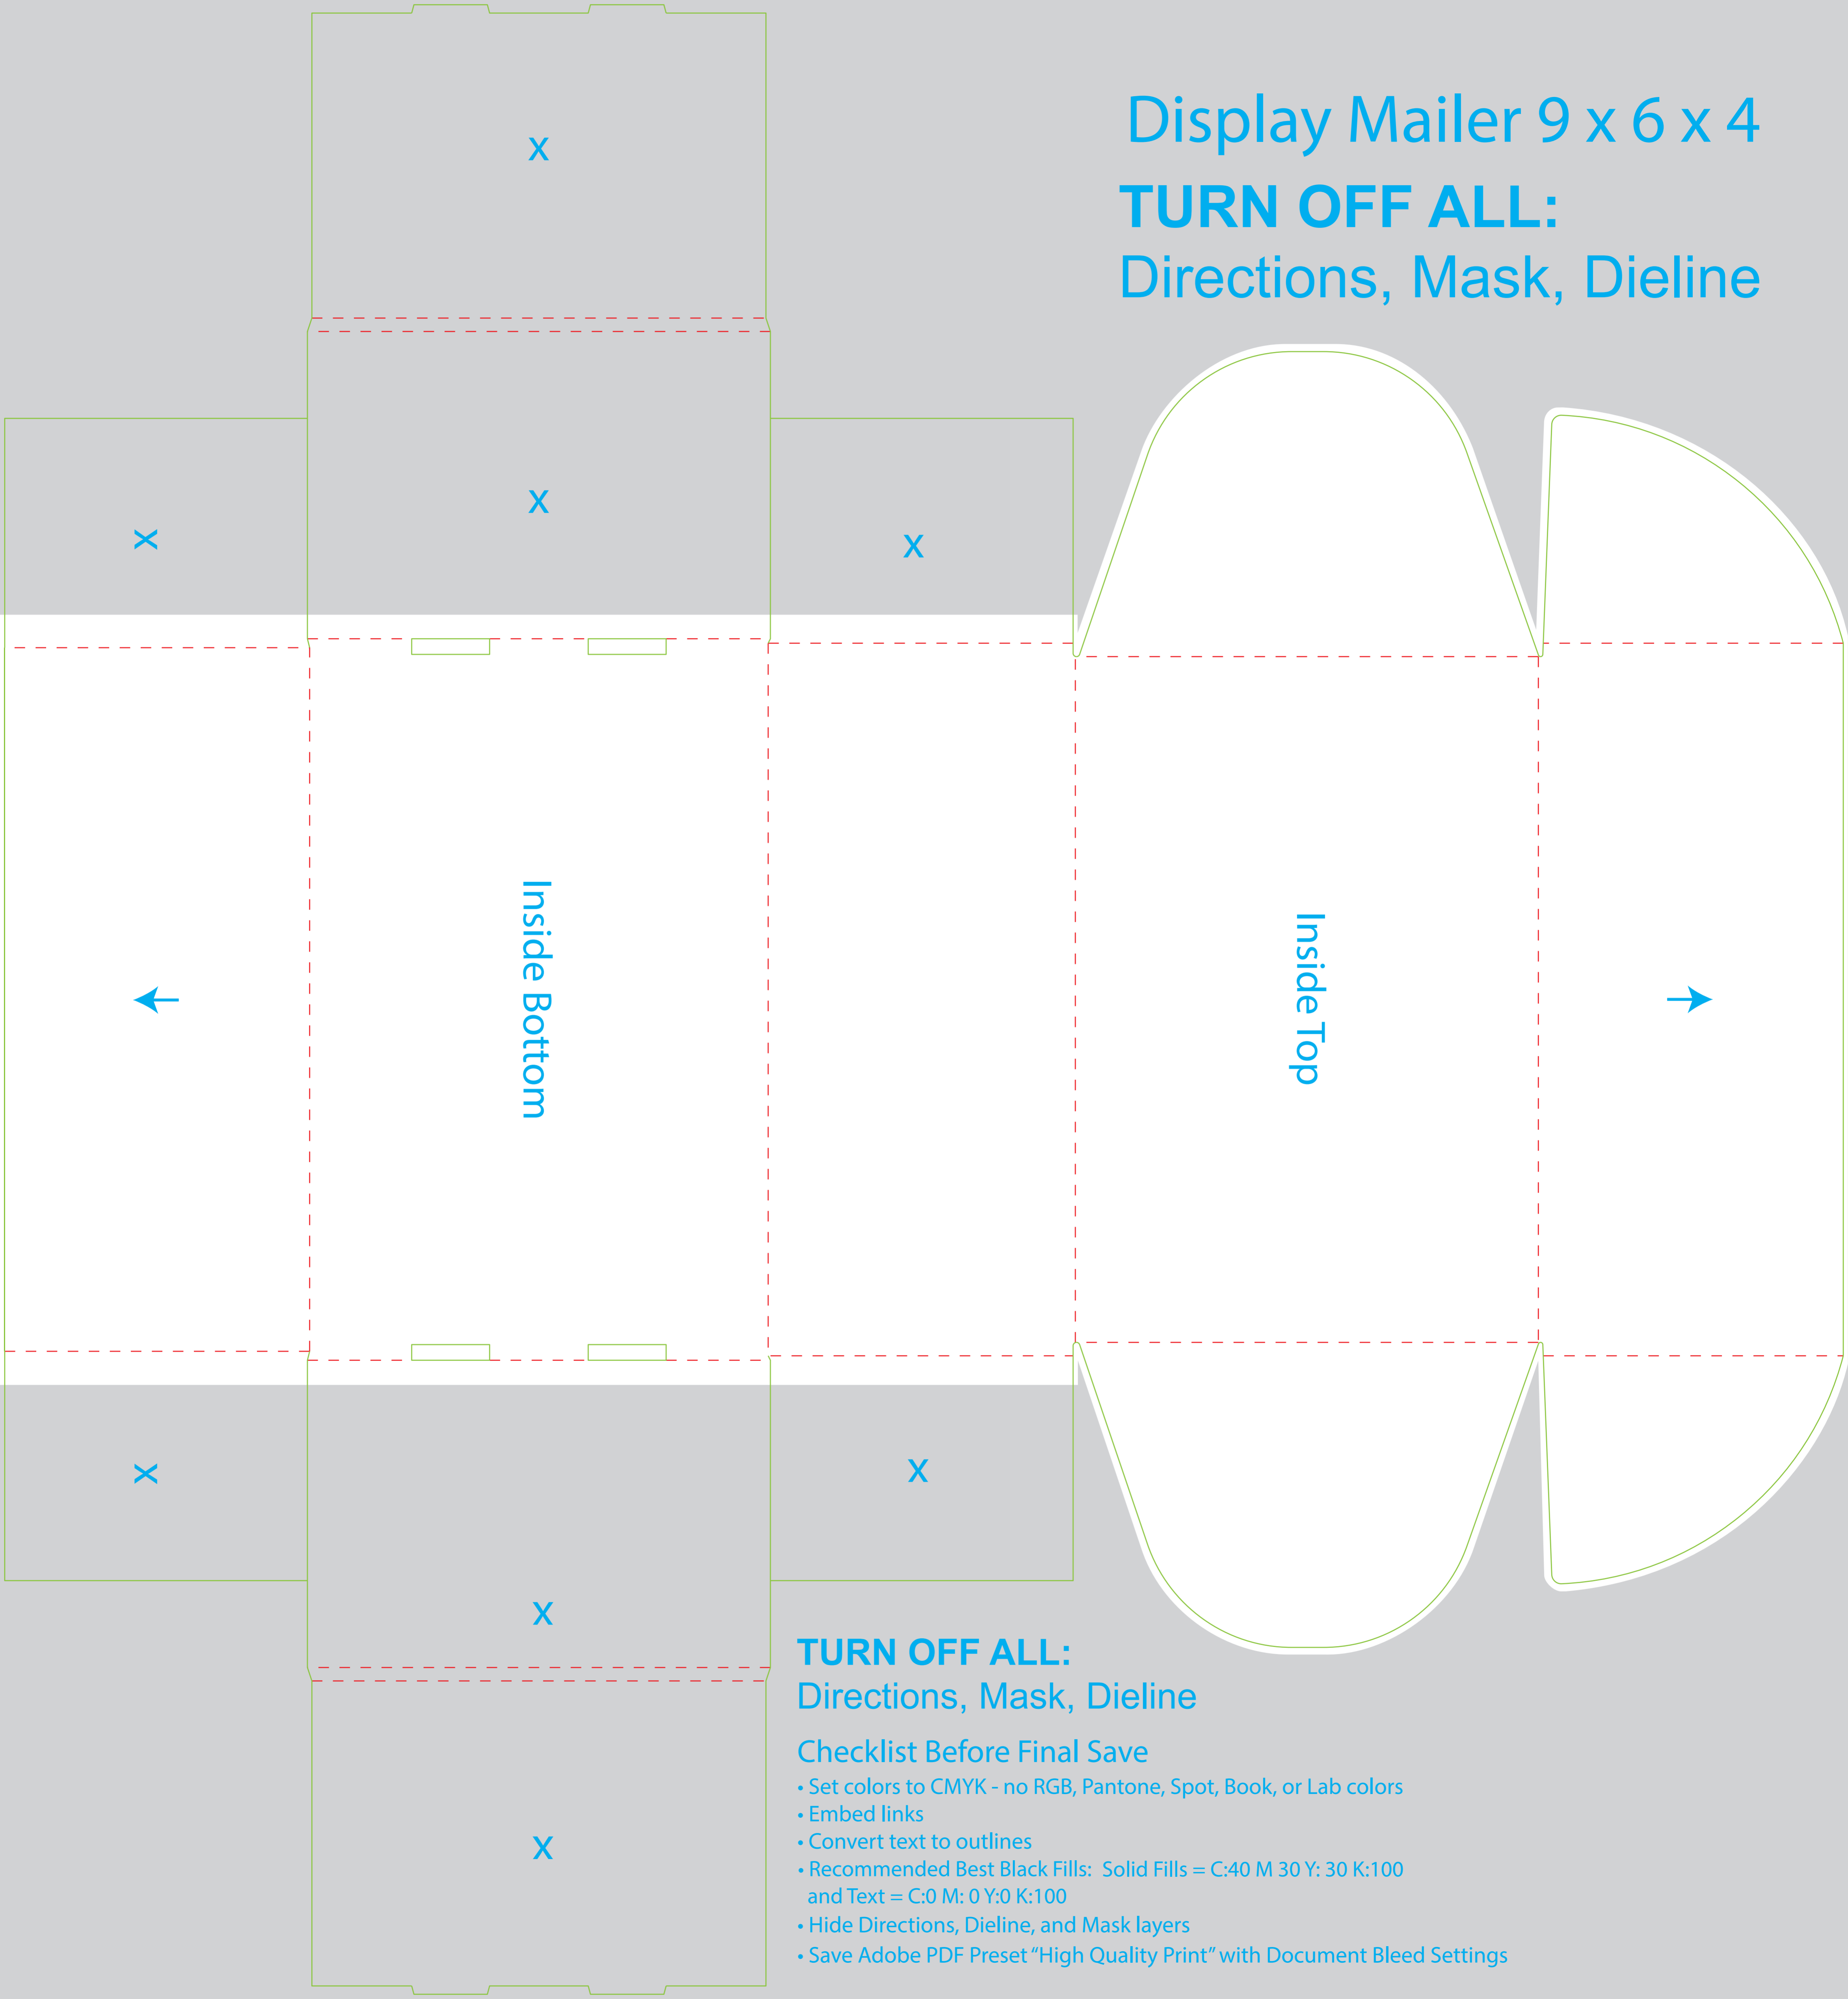

Display Mailer 9 x 6 x 4

TURN OFF ALL:
Directions, Mask, Dieline

TURN OFF ALL:
Directions, Mask, Dieline

Checklist Before Final Save

- Set colors to CMYK - no RGB, Pantone, Spot, Book, or Lab colors
- Embed links
- Convert text to outlines
- Recommended Best Black Fills: Solid Fills = C:40 M 30 Y: 30 K:100 and Text = C:0 M: 0 Y:0 K:100
- Hide Directions, Dieline, and Mask layers
- Save Adobe PDF Preset "High Quality Print" with Document Bleed Settings