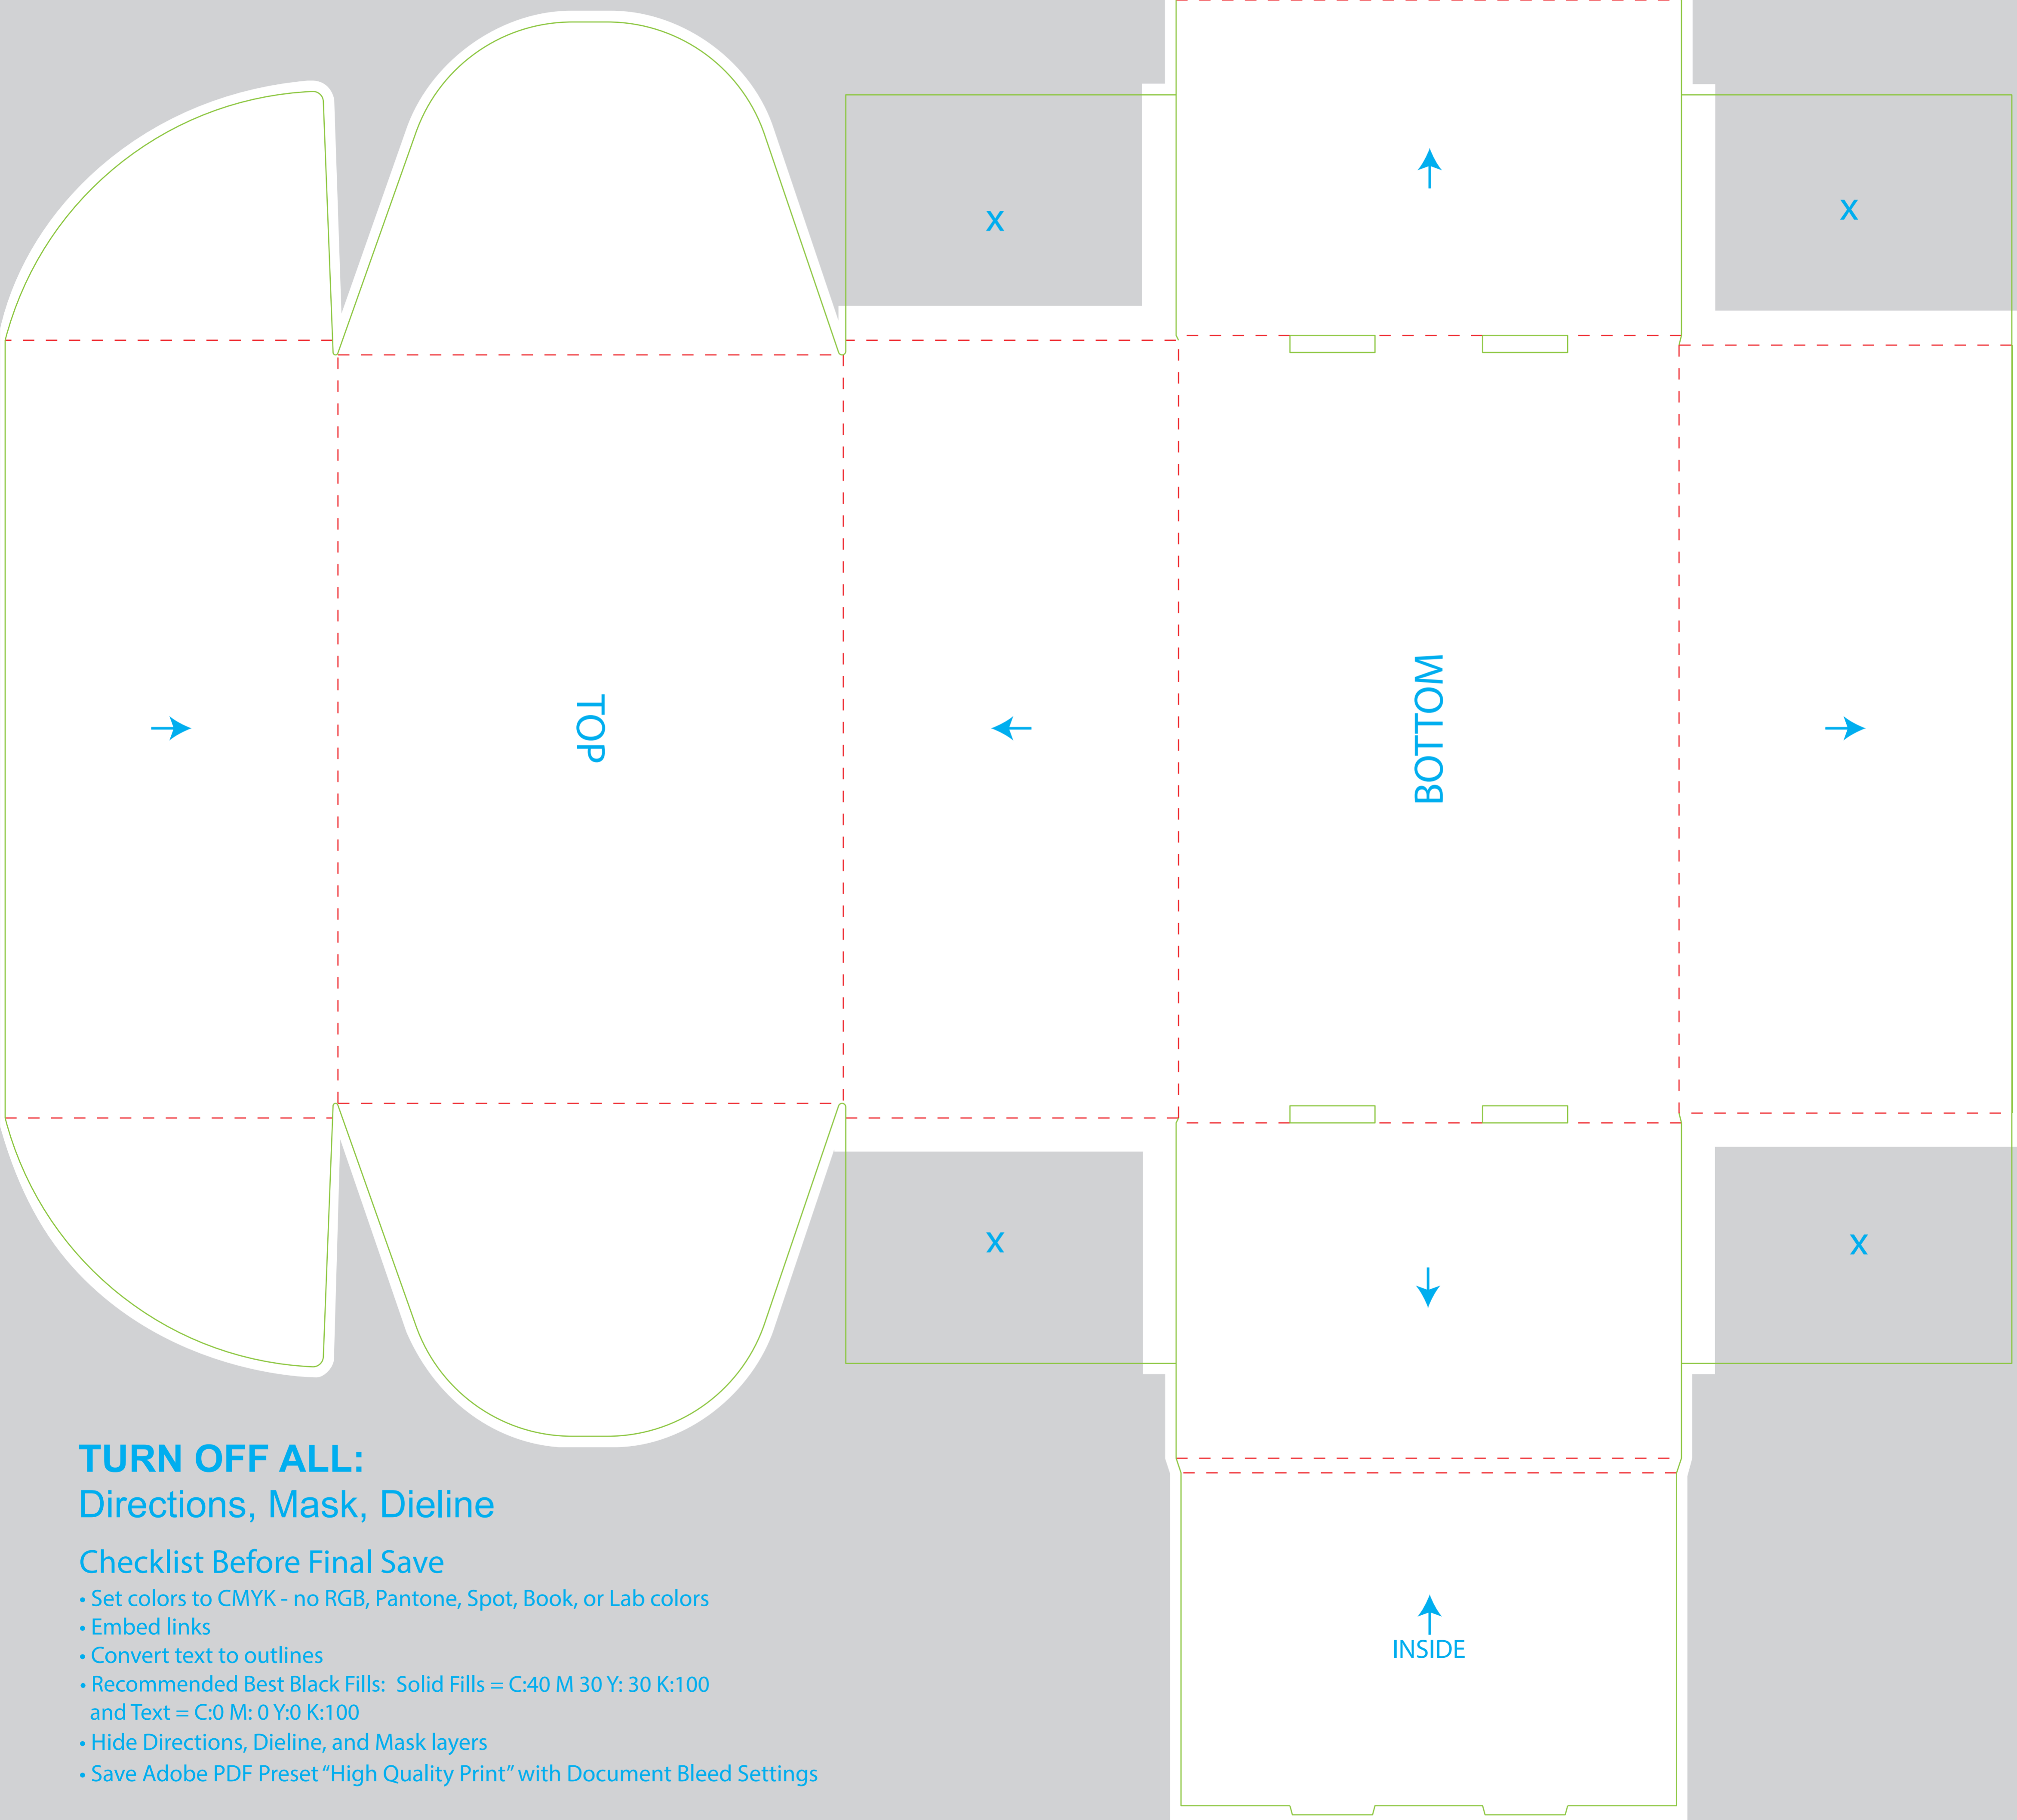

Display Mailer 9 x 6 x 4

TURN OFF ALL: Directions, Mask, Dieline

TURN OFF ALL: Directions, Mask, Dieline

Checklist Before Final Save

- Set colors to CMYK - no RGB, Pantone, Spot, Book, or Lab colors
- Embed links
- Convert text to outlines
- Recommended Best Black Fills: Solid Fills = C:40 M:30 Y:30 K:100 and Text = C:0 M:0 Y:0 K:100
- Hide Directions, Dieline, and Mask layers
- Save Adobe PDF Preset "High Quality Print" with Document Bleed Settings