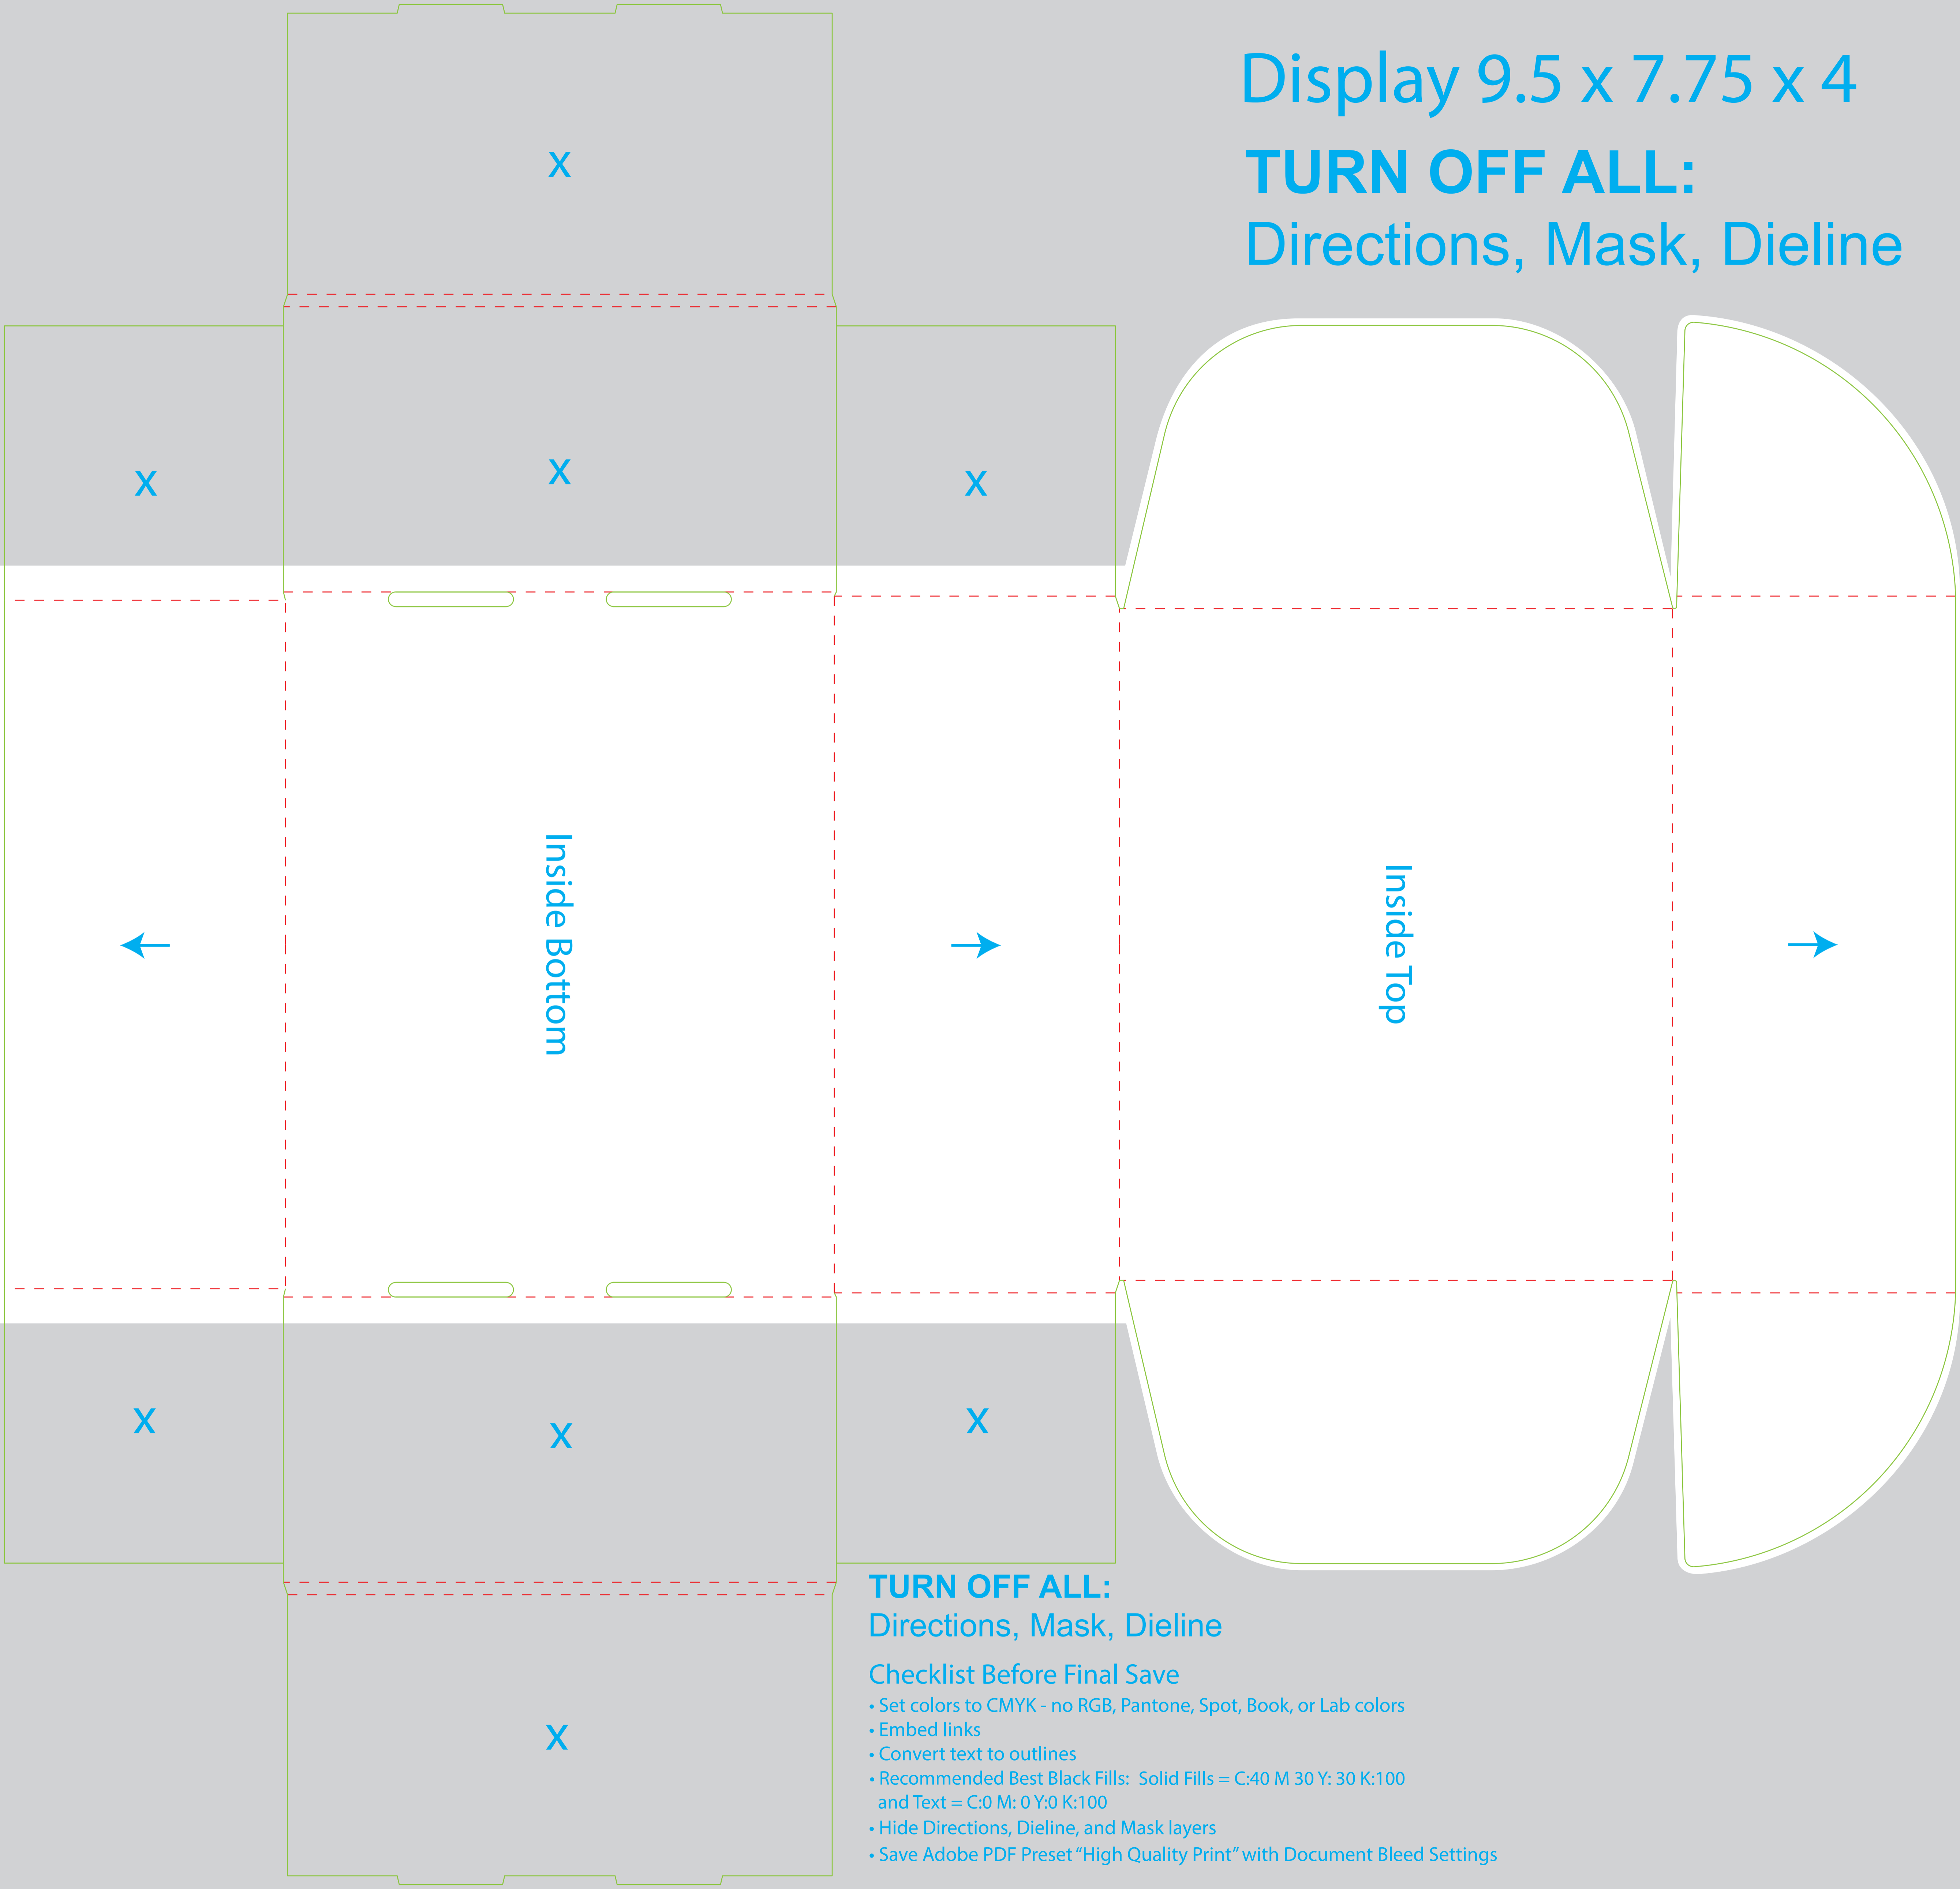

Display 9.5 x 7.75 x 4

TURN OFF ALL:
Directions, Mask, Dieline

TURN OFF ALL:
Directions, Mask, Dieline

Checklist Before Final Save

- Set colors to CMYK - no RGB, Pantone, Spot, Book, or Lab colors
- Embed links
- Convert text to outlines
- Recommended Best Black Fills: Solid Fills = C:40 M 30 Y: 30 K:100 and Text = C:0 M: 0 Y:0 K:100
- Hide Directions, Dieline, and Mask layers
- Save Adobe PDF Preset "High Quality Print" with Document Bleed Settings