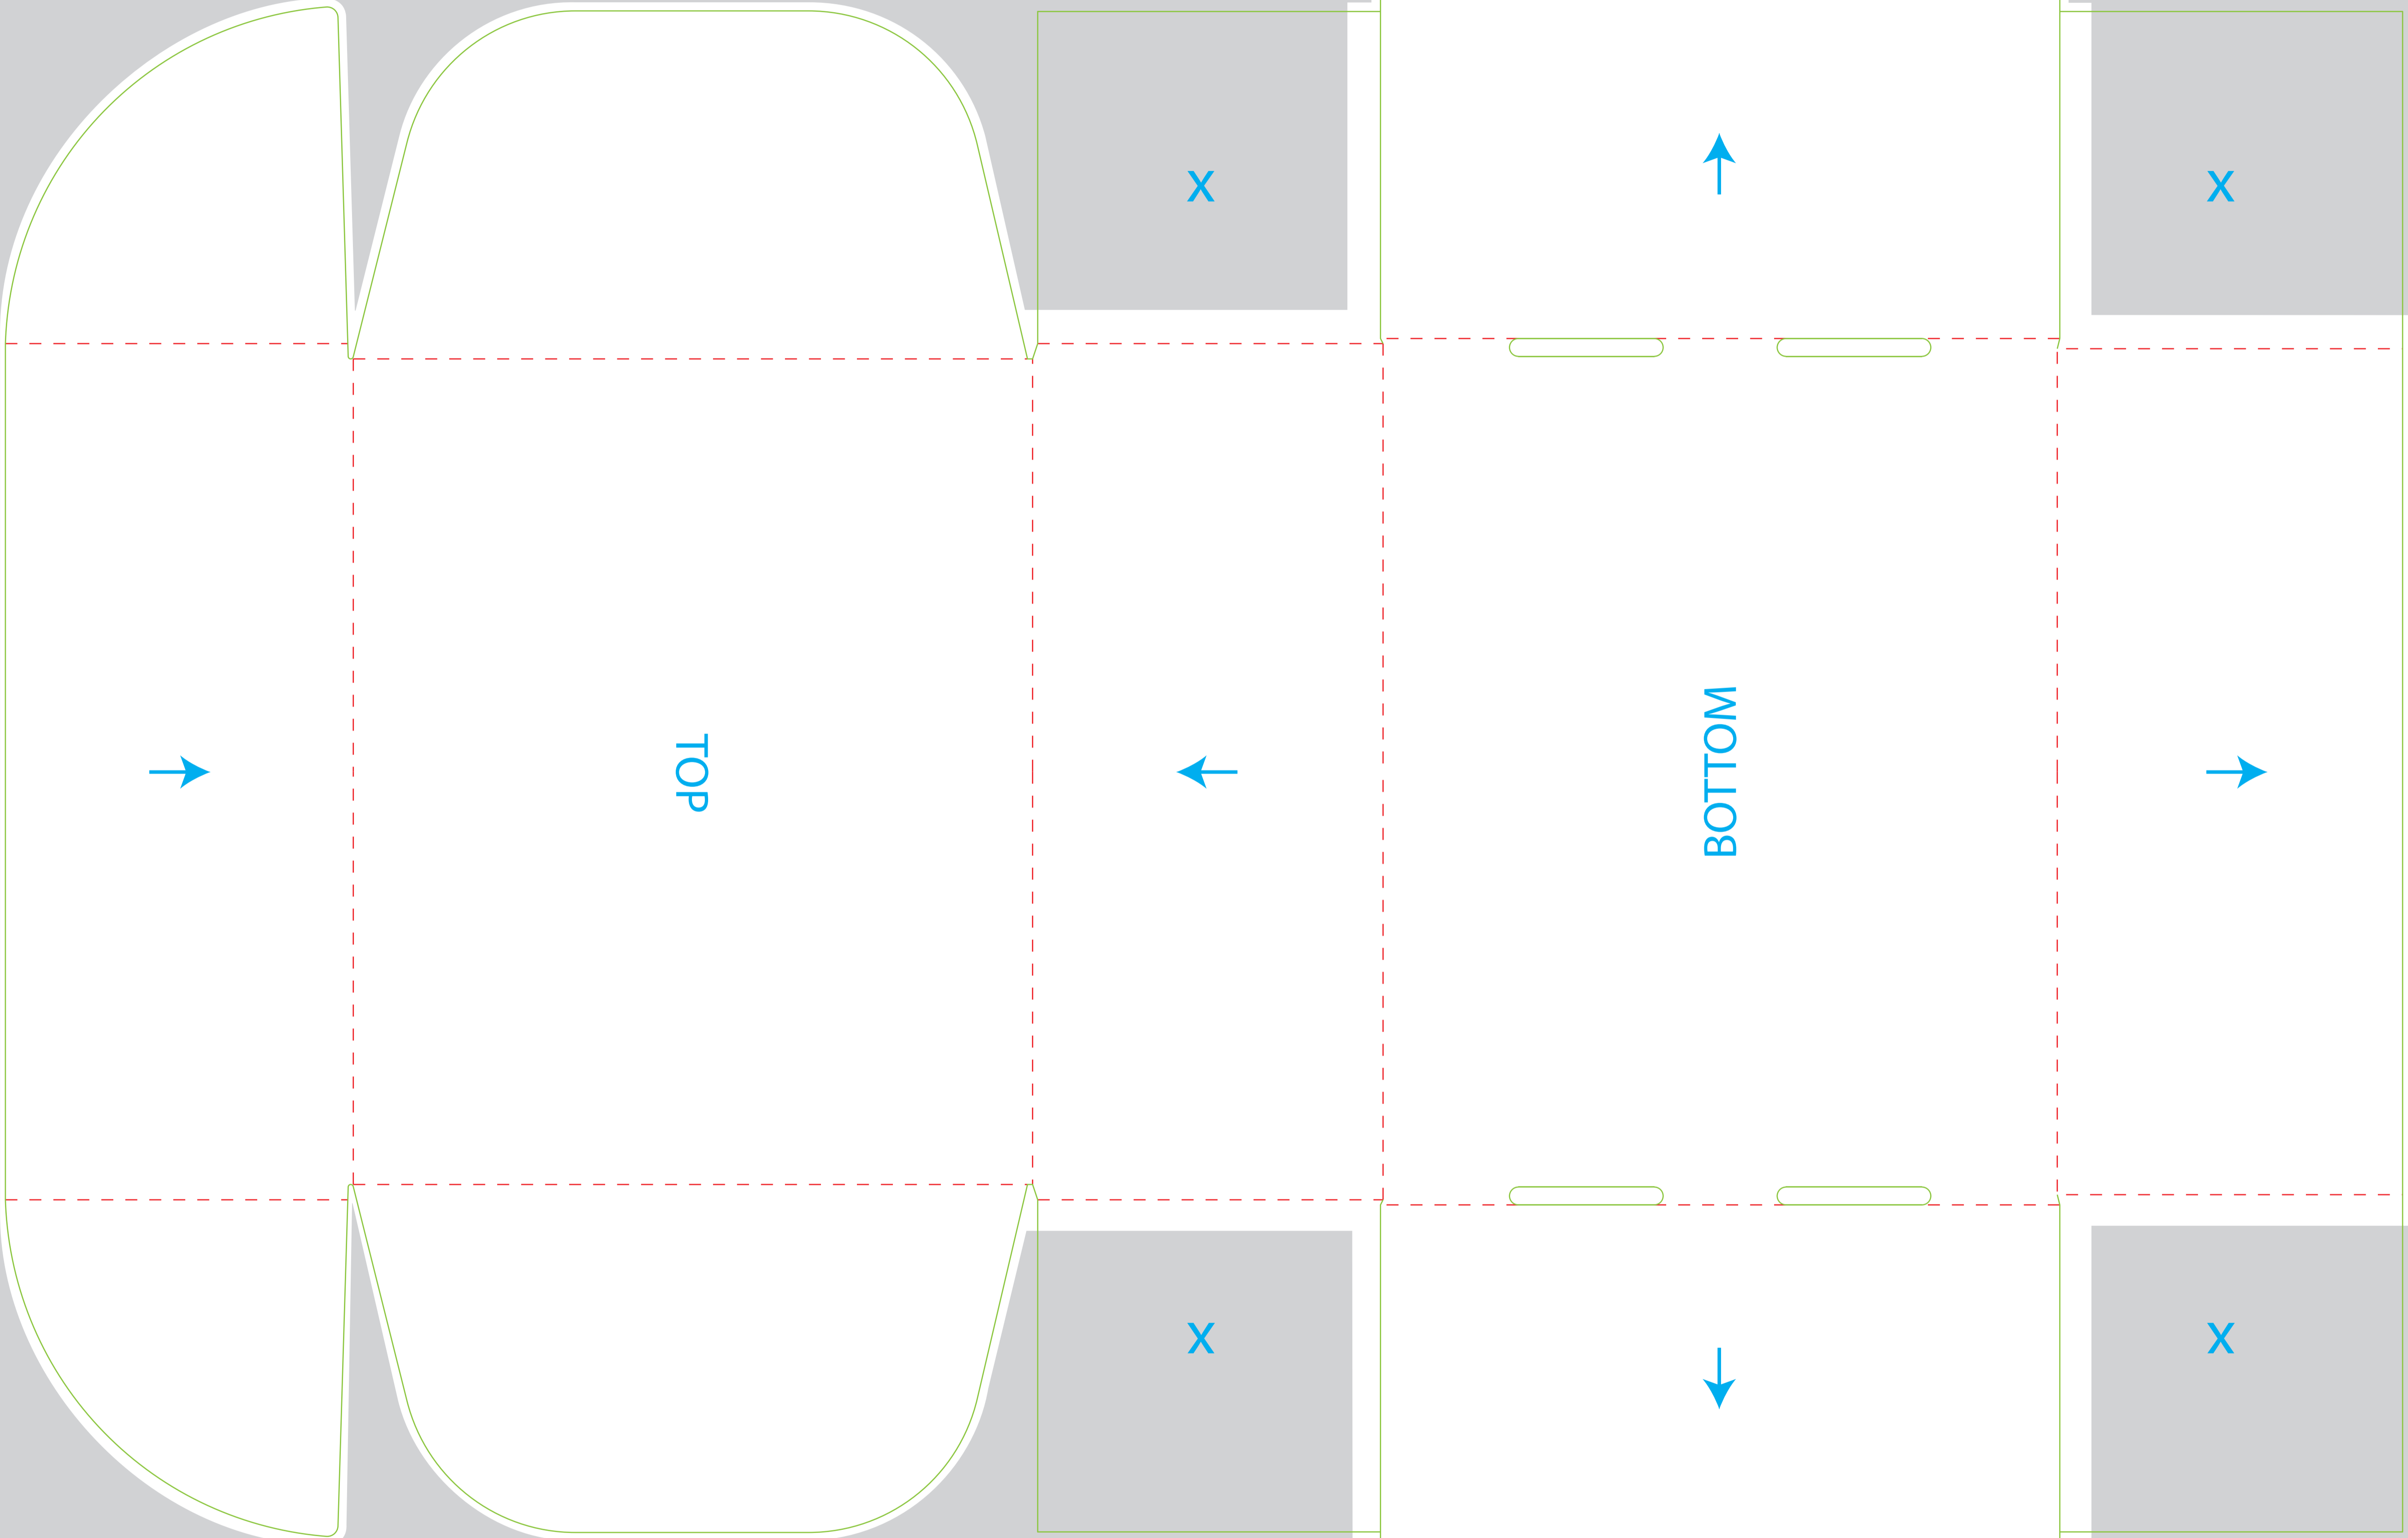

# Display 9.5 x 7.75 x 4

## TURN OFF ALL:

Directions, Mask, Dieline