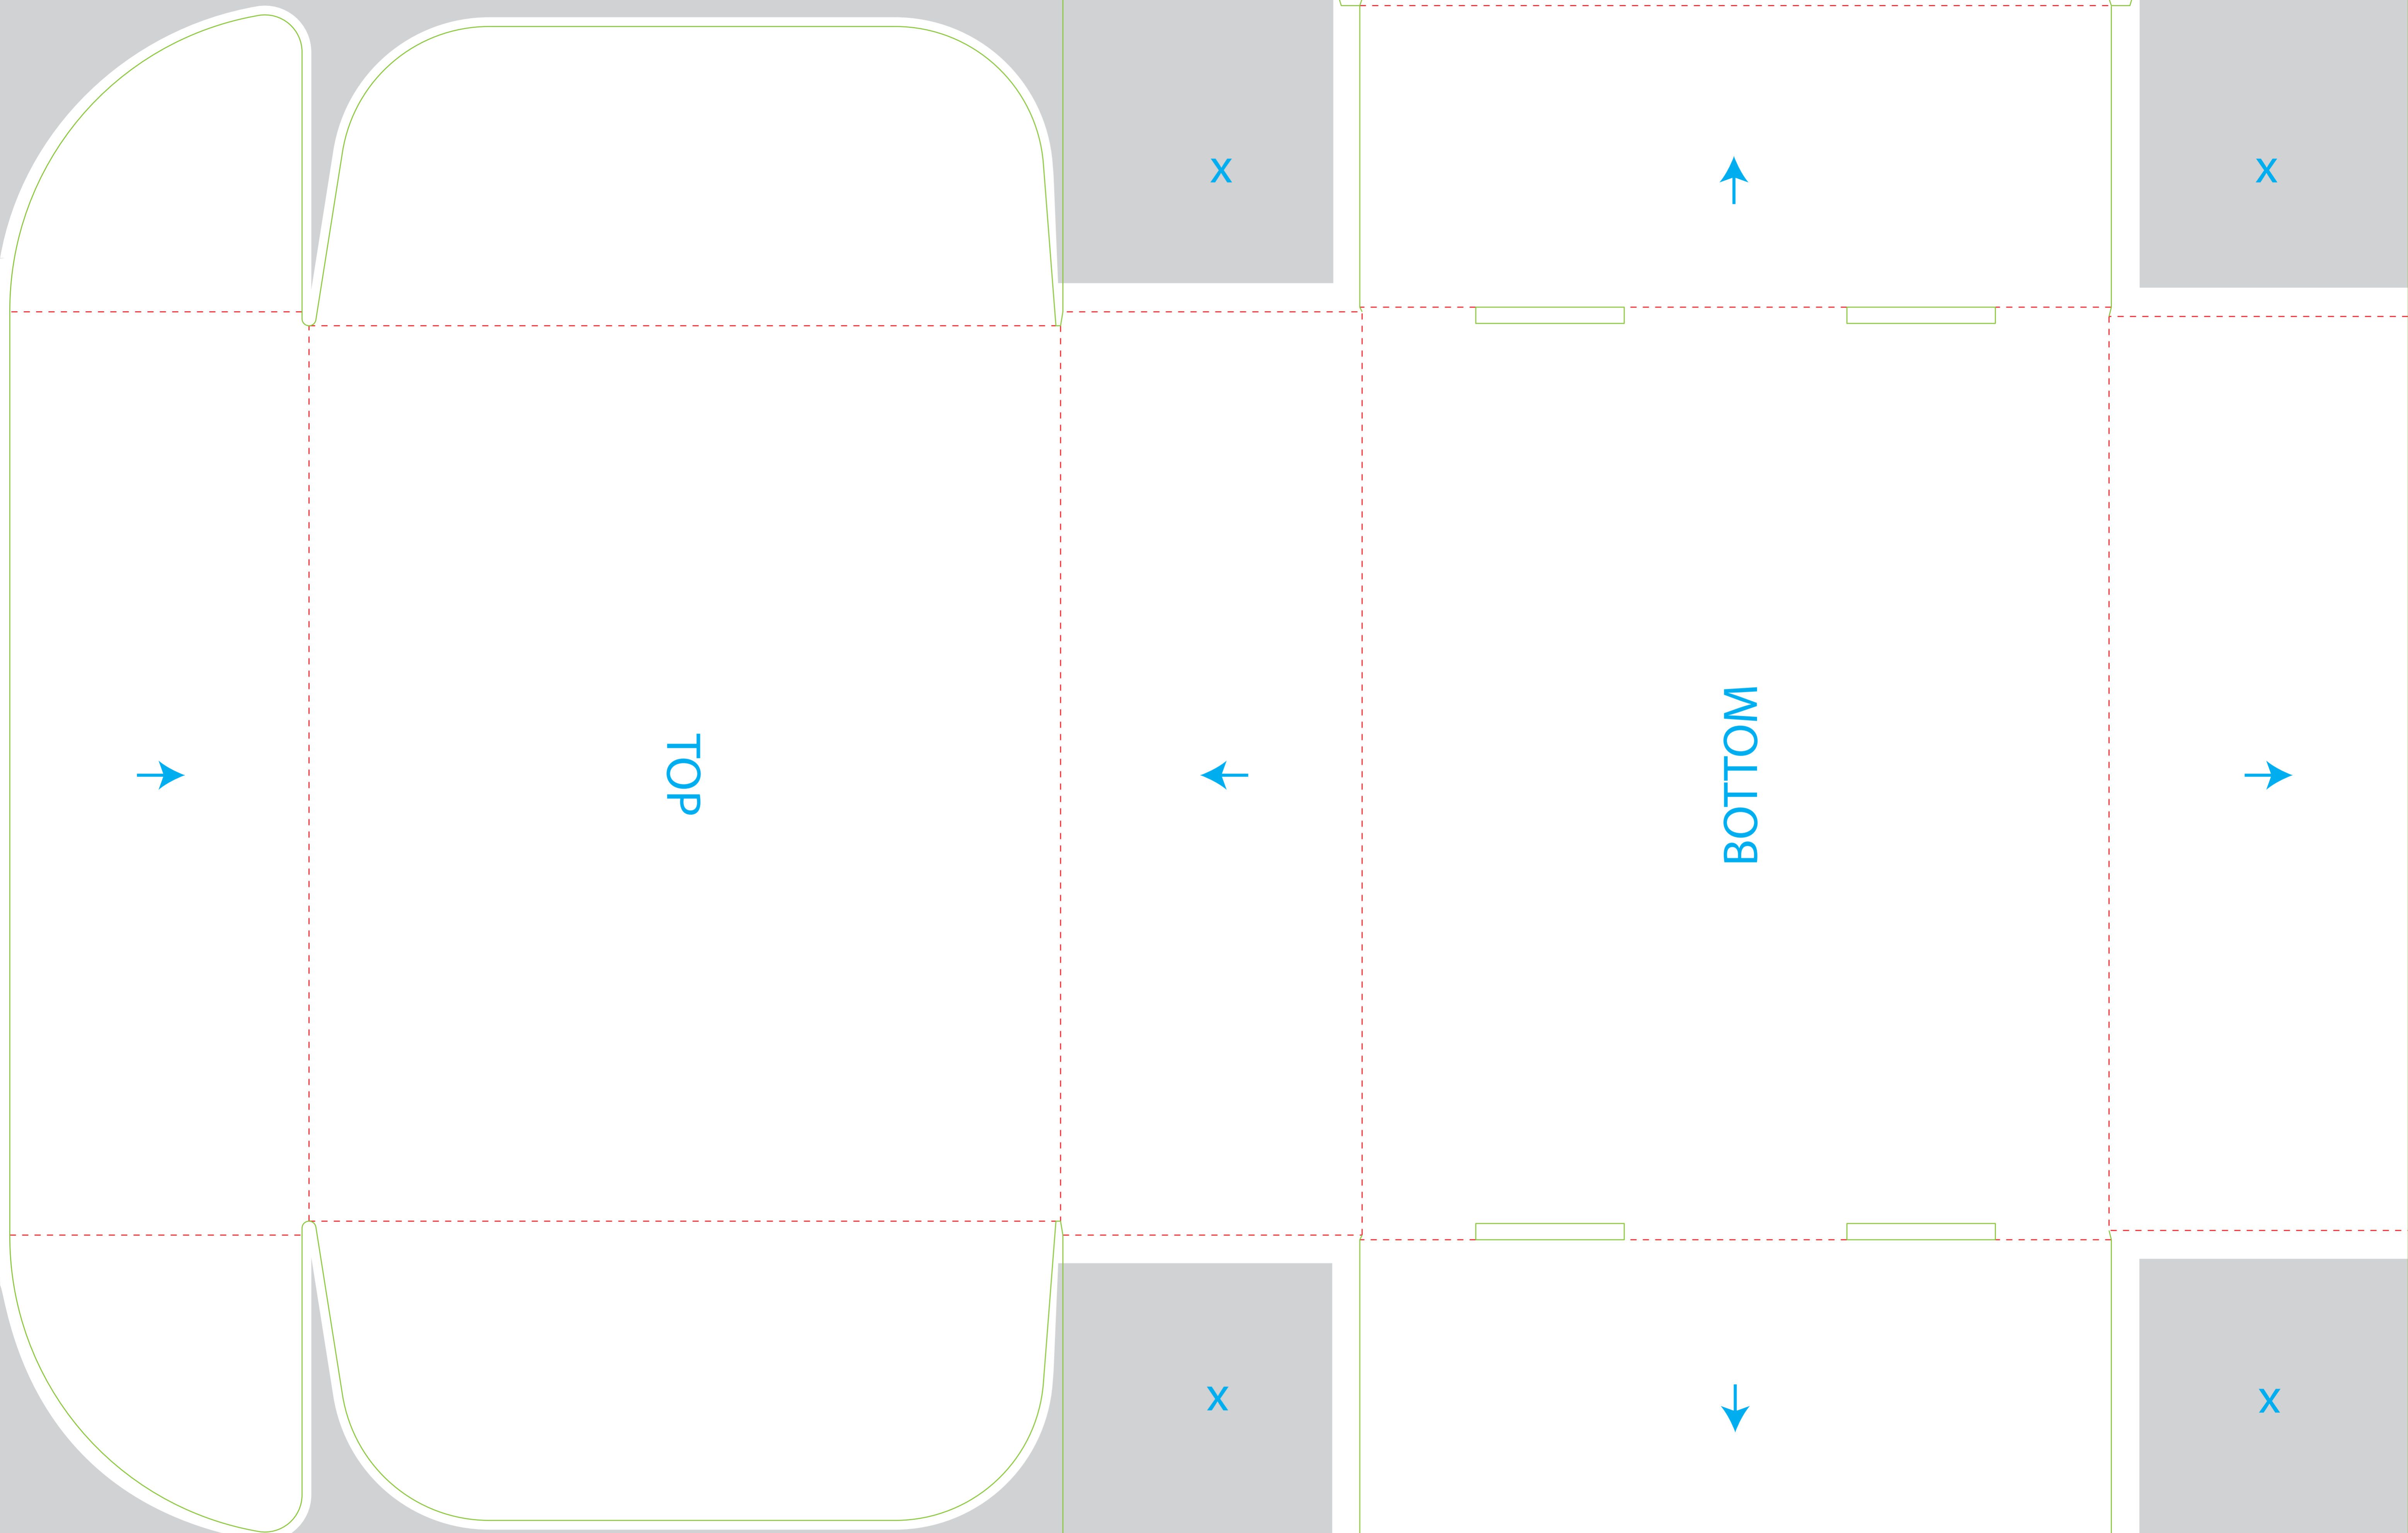

Display Mailer 12 x 10 x 4

TURN OFF ALL:
Directions, Mask, Dieline

TURN OFF ALL:
Directions, Mask, Dieline

Checklist Before Final Save

- Set colors to CMYK - no RGB, Pantone, Spot, Book, or Lab colors
- Embed links
- Convert text to outlines
- Recommended Best Black Fills: Solid Fills = C:40 M 30 Y: 30 K:100 and Text = C:0 M: 0 Y:0 K:100
- Hide Directions, Dieline, and Mask layers
- Save Adobe PDF Preset "High Quality Print" with Document Bleed Settings