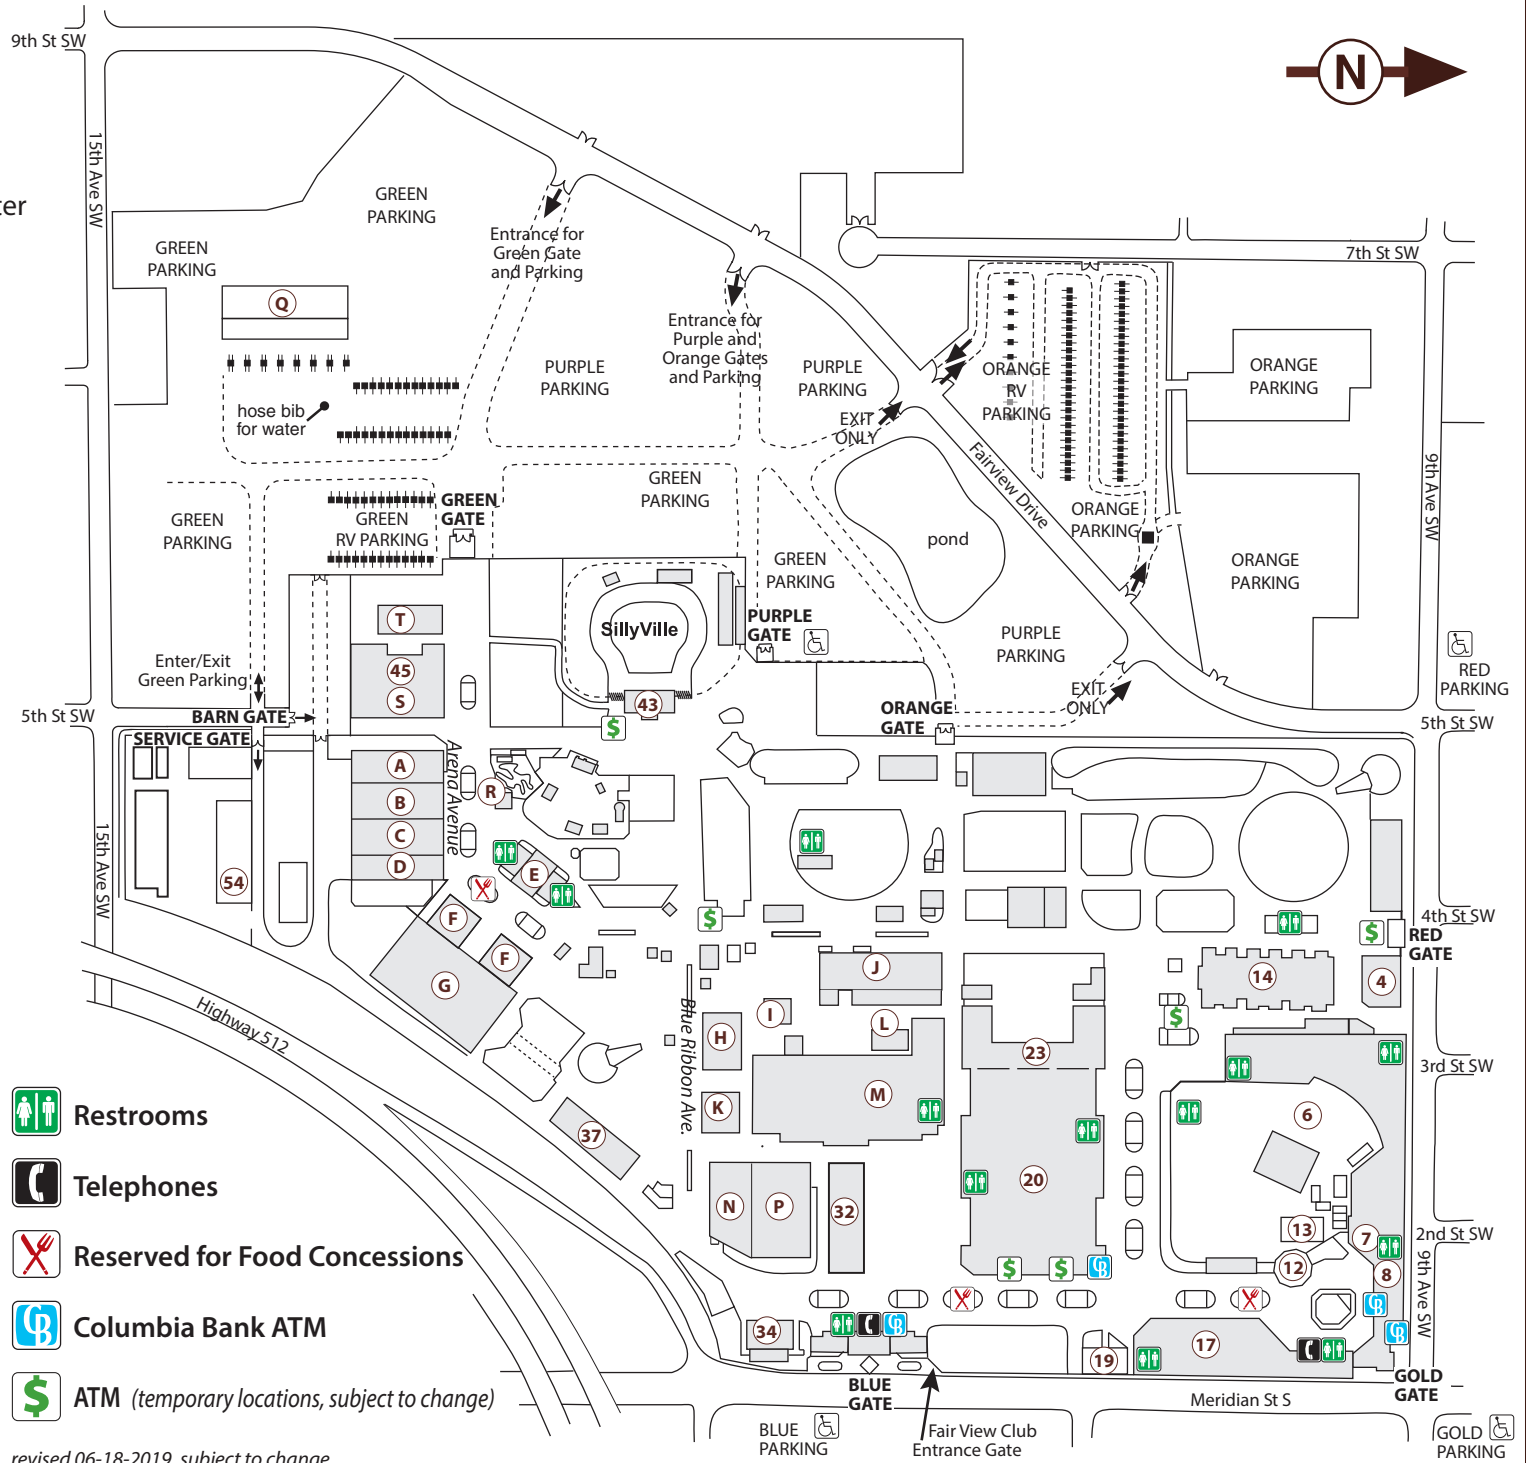

Washington STATE FAIR

PUYALLUP

- 4. Oldfield Western Heritage Center
- 6. Grandstand
- 7. Expo Hall (1st floor)
- 8. Fair Administration (2nd floor)
- 12. Antique Carousel
- 13. VIP Tent
- 14. Restaurant Building
- 17. Pavilion (1st & 2nd floor)
- 19. Fair View Club (2nd floor)
- 20. Mattress Firm ShowPlex
- 23. Conference Center
- 32. Centennial Tent
- 34. Showplace Stage
- 37. Contest Arena
- 43. SillyVille Train Station
- 45. AgriPlex
- 54. Fair Operations

- A. Poultry & Rabbits Barn
- B. 4-H Horses Barn
- C. 4-H Horses Barn
- D. Draft Horses Barn
- E. Fair Farm
- F. Meeting Rooms / Arena Office
- G. W.H. Paulhamus Arena
- H. Livestock Barn
- I. Town & Country Arena 1
- J. Livestock Barn
- K. Loading Arena
- L. Town & Country Arena 2
- M. Livestock Barn
- N. Livestock Barn
- P. Large Show Arena
- Q. Rodeo Barn
- R. Piglet Palace
- S. Agriplex
- T. Tractor Supply Arena