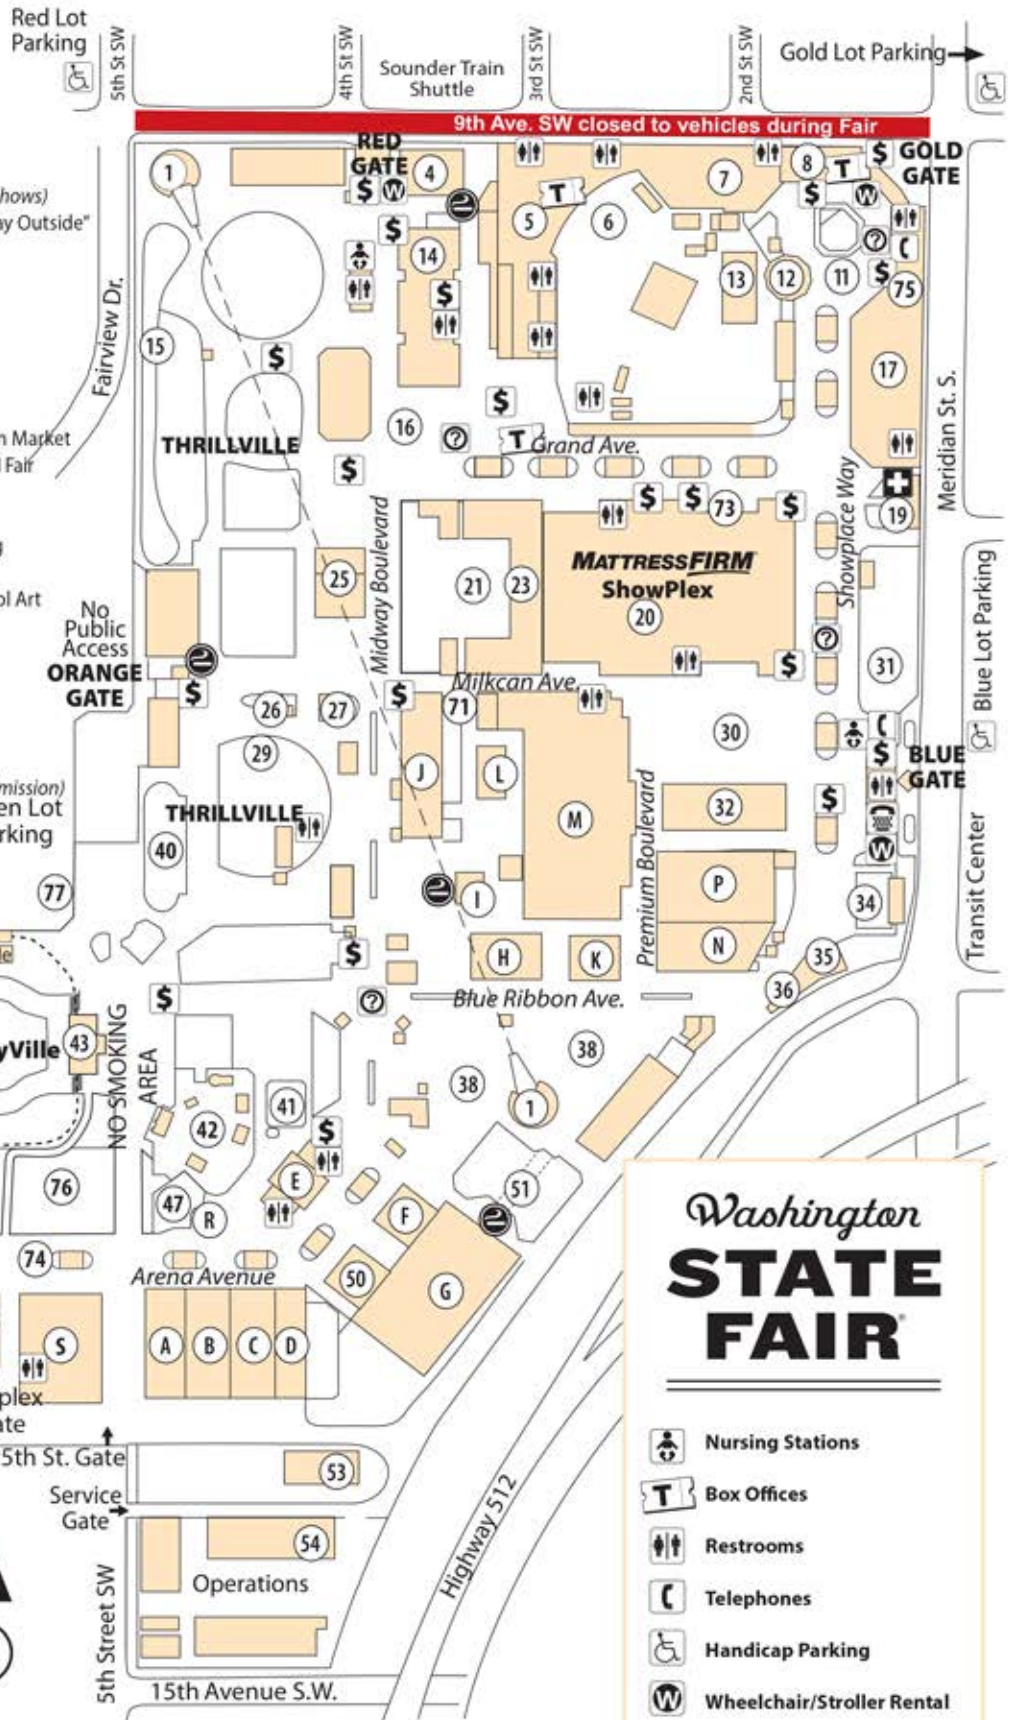

BARN & ARENAS

- A. Poultry, Pigeons & Rabbits
- B. 4-H Horses
- C. 4-H Horses
- D. Draft Horses
- E. Fair Farm
- F. 4-H Dog & Cats
- G. W. H. Paulhamus Arena
- H. Livestock Barn
- I. Town & Country Arena 1
- J. Agriculture, Grange and Floral Exhibits
- K. Loading Arena
- L. Town & Country Arena 2
- M. Livestock Barn and Milking Demos
- N. Livestock Barn
- P. Large Show Arena
- R. Piglet Palace
- S. Agriplex (Livestock Barn)
- T. Tractor Supply Arena

Aug. 30–Sept. 22, 2019
(closed Tuesdays & Sept. 4)

revised: 08-05-2019, subject to change

Washington
STATE FAIR

- Nursing Stations
- Box Offices
- Restrooms
- Telephones
- Handicap Parking
- Wheelchair/Stroller Rental
- First Aid
- Information
- ATMs
- Designated Smoking Areas