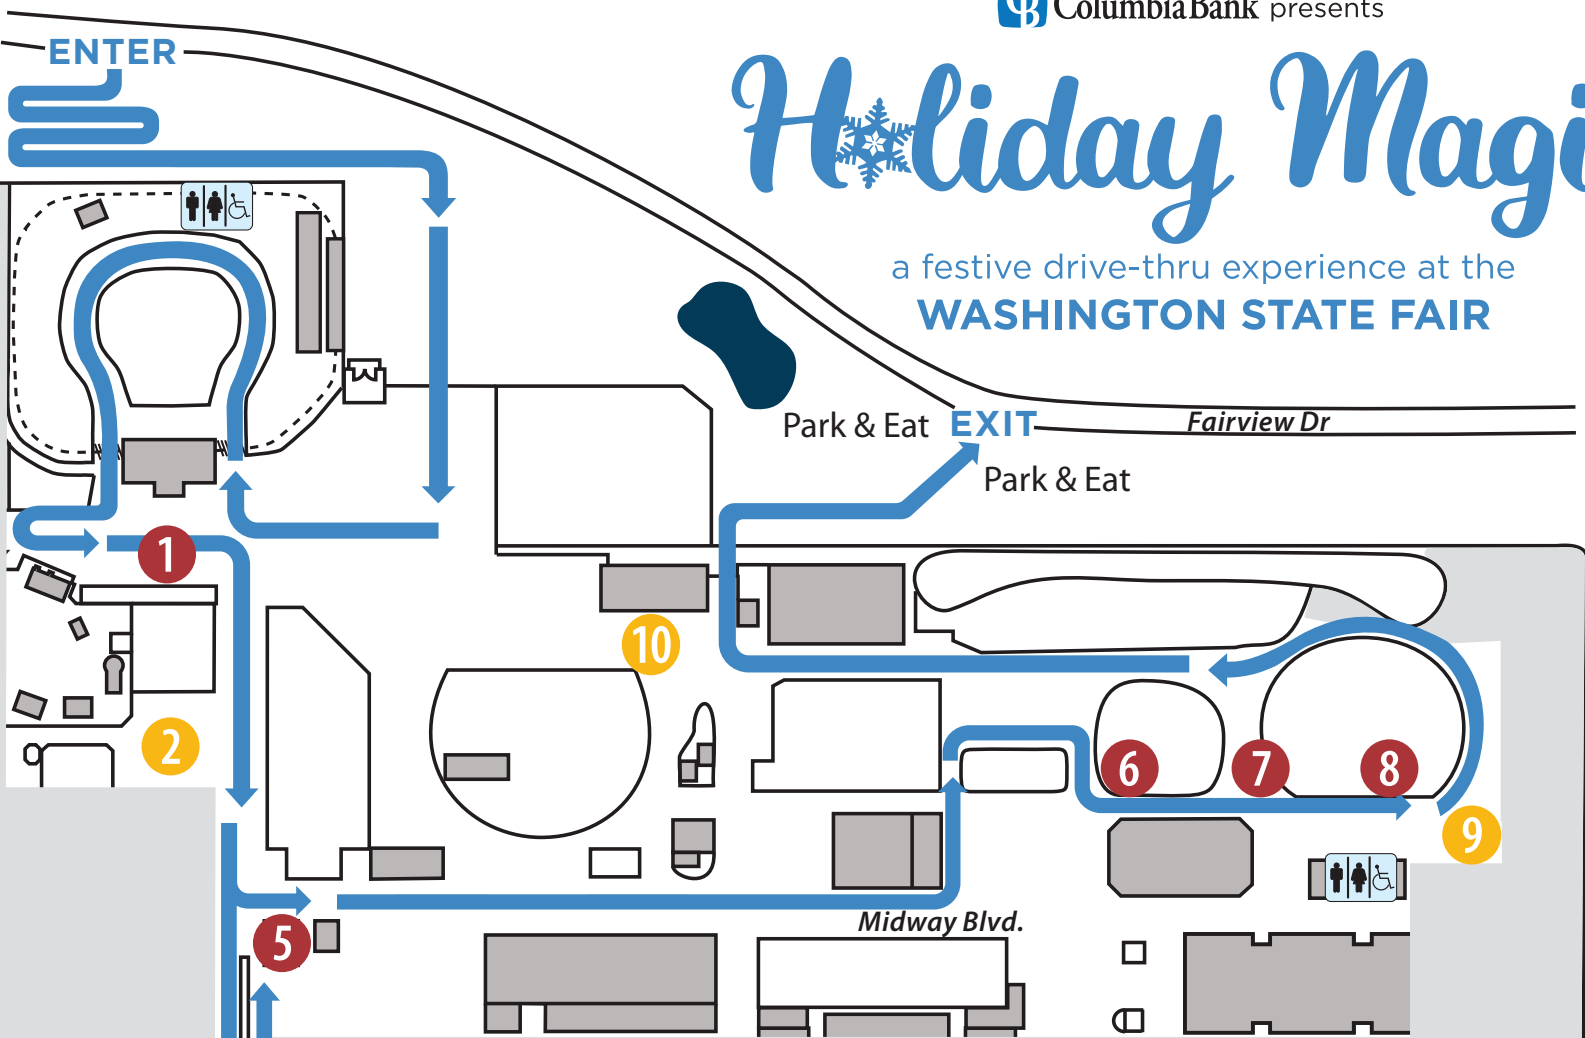

Holiday Magic

a festive drive-thru experience at the
WASHINGTON STATE FAIR

- 1 Candy Cane Lane:
- Hot Cocoa Bar & Coffee
- 2 Let Your Light Shine
Merchandise
- 3 Route 66 Pizza
- 4 Impact Concessions

- 5 Fisher Scones
- 6 Pioneer Popcorn
- 7 Duris Elephant Ears
- 8 Seattle Fudge
- 9 Holiday Merchandise

- 10 Scratch Card Redemption
- Restrooms

Washington
STATE FAIR
EVENTS CENTER

9th Ave SW