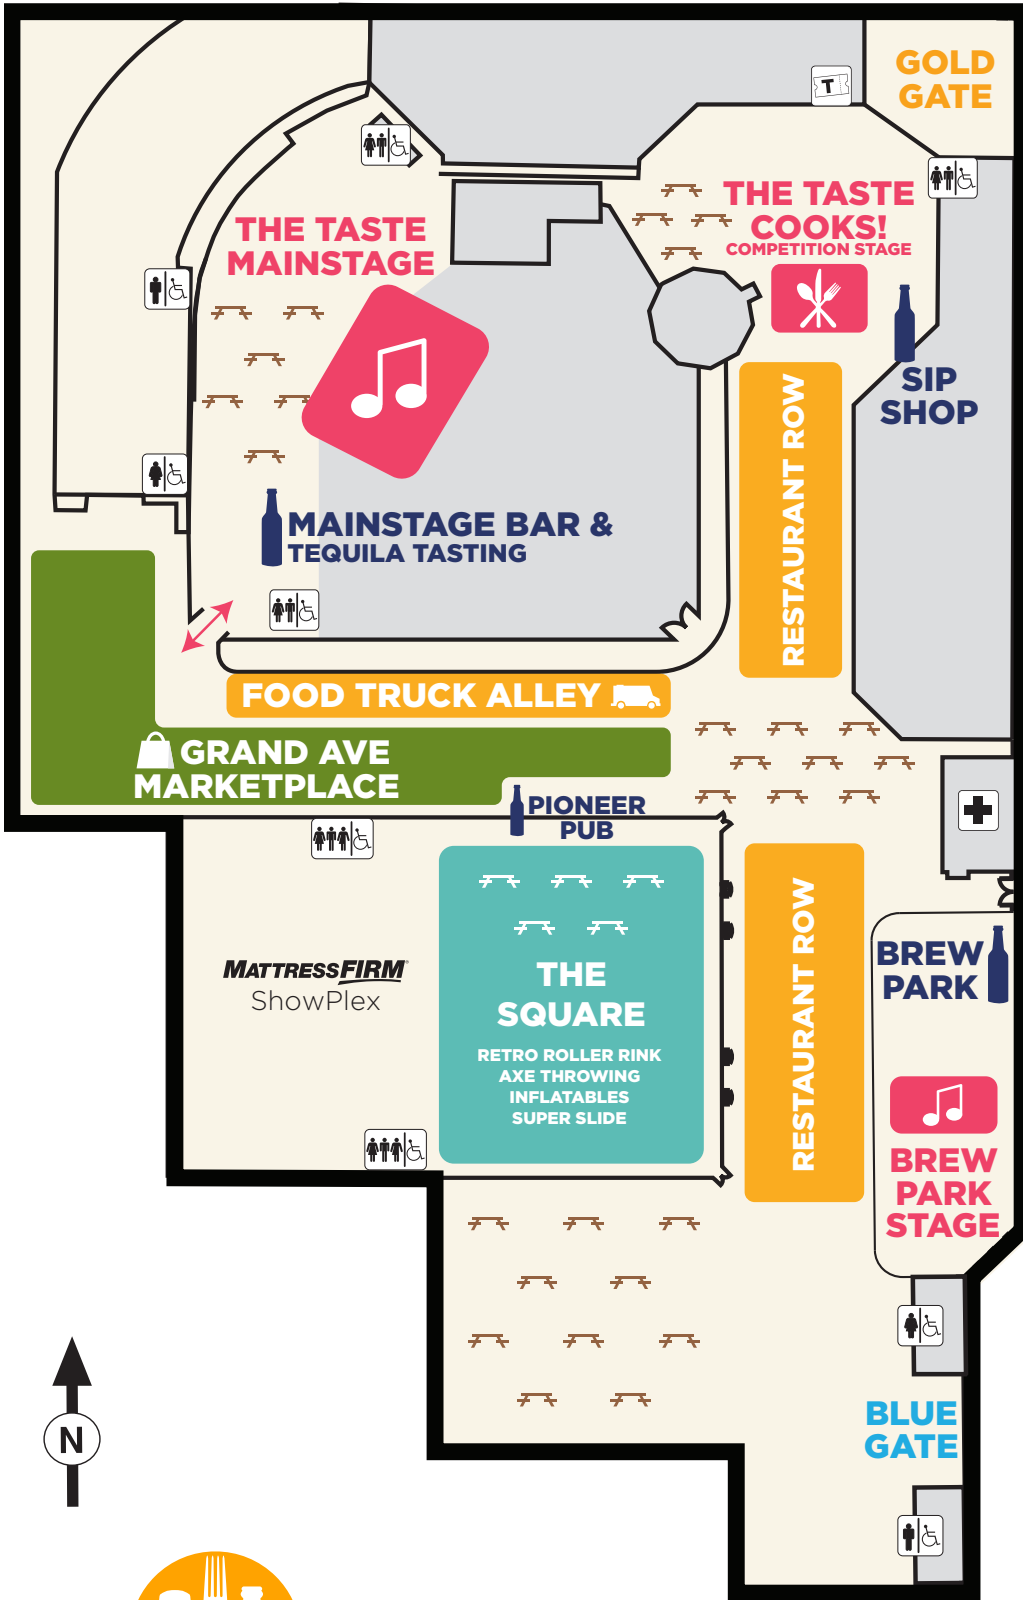

ENTER ON 7TH ↓
GOLD LOT 
 RESERVED PARKING &
 DAILY GENERAL PARKING

9th Ave. SE

Meridian St. S

10th Ave SE ↓

BLUE LOT 
 DAILY GENERAL PARKING &
 DAILY PREMIUM PARKING

-  Ticket Package Redemption
-  First Aid & Lost Guests