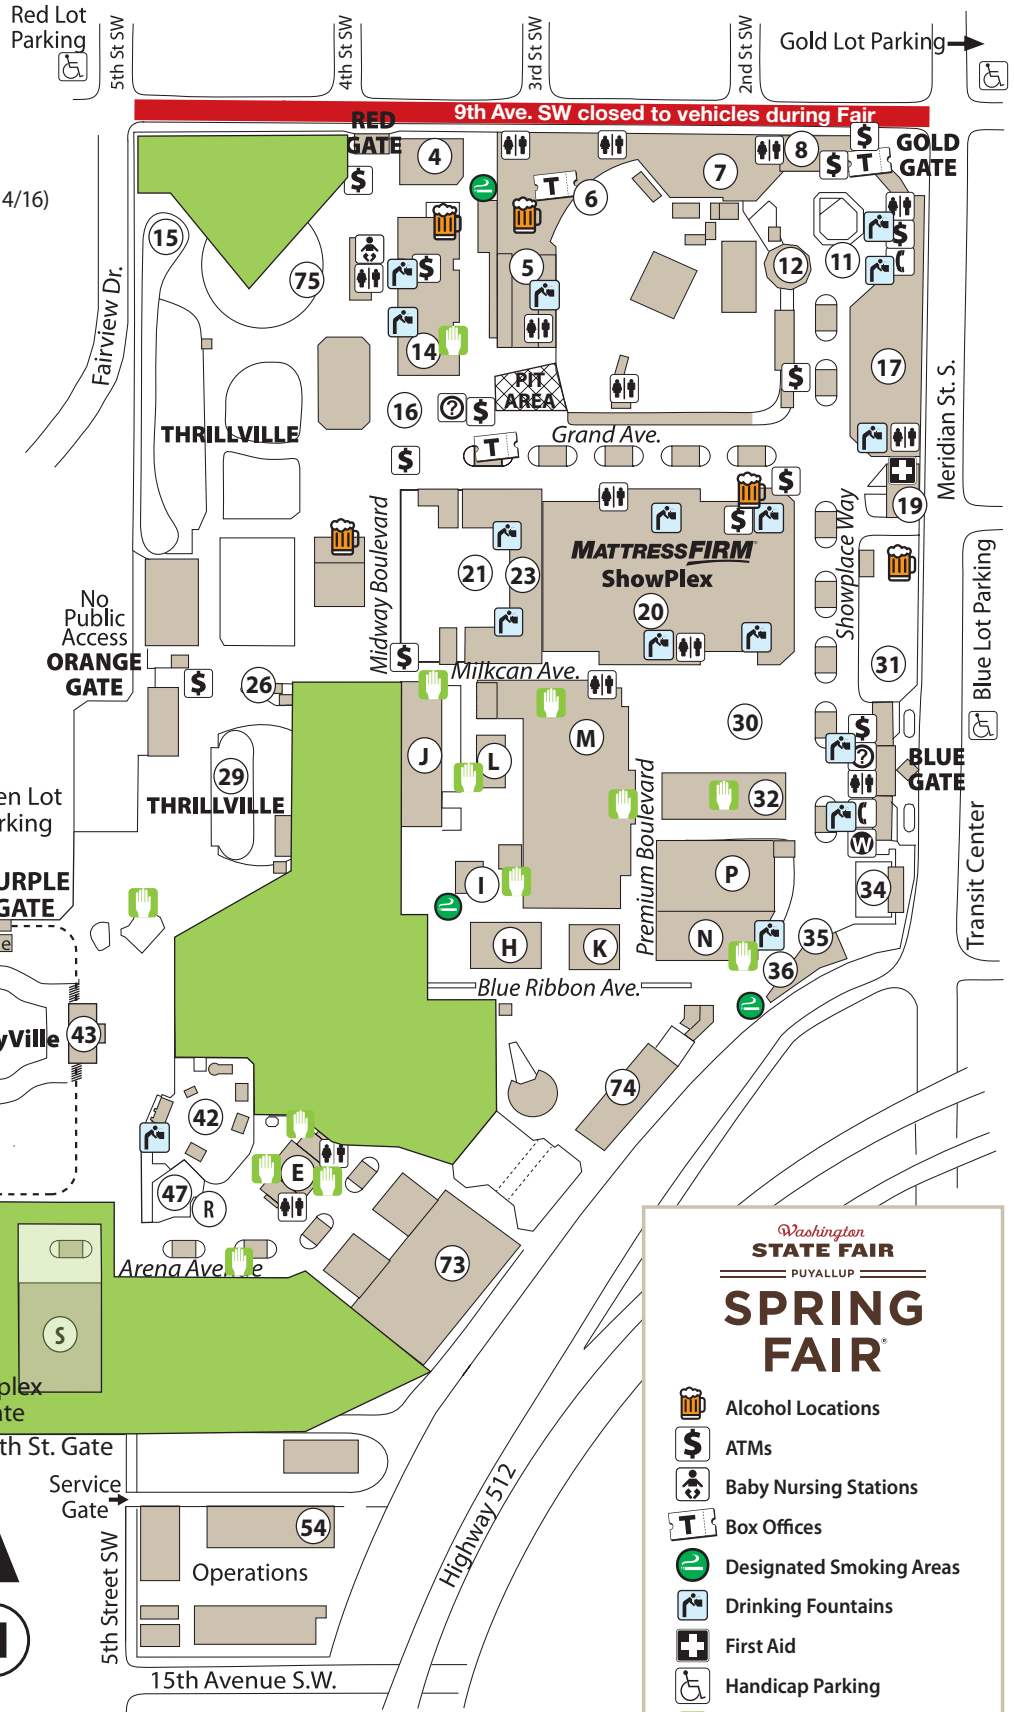

WASHINGTON STATE SPRING FAIR

BUILDINGS & ATTRACTIONS

4. Oldfield Western Heritage Center
5. Merchants / History Experience
6. Grandstand - Monster Truck Rides \$10 (4/13 - 4/16)
Motorsport Mayhem (4/21 - 4/23)
7. Expo Hall - Outdoor Adventure
8. 1st Floor: Security, Lost Persons
2nd Floor: Fair Administration Office
11. Fountain Plaza - Racing Pigs
12. Antique Carousel
14. Fair Food Court
15. Classic Coaster
16. Extreme Scream
17. Pavilion -
1st Floor: KidZone, Creative Kids
19. First Aid
20. Mattress Firm ShowPlex - Commercial,
Food Court, NW Artisan Market
21. Coca Cola Stage
23. Gallery - Junior Senior High Art,
Tacoma Photographic Society
26. Lost Guests
29. Wild Cat
30. Blue Gate Plaza -
Adventure Zone Rides
31. Brew Park Stage
32. Centennial Bldg. - World of Animals
34. Showplace Stage
35. Washington State Patrol
36. Fire Station
42. The Farm at SillyVille
43. SillyVille Train Station
44. Free Face Painting
47. Tractor Tracks
54. Fair Operations Office
73. The Arena -
Nitro Circus - ticket required (4/13-4/16)
Monster Truck Rides - \$10 (4/20 - 4/23)
74. Chainsaw Carving Invitational &
Auction (4/13-4/16)
BBQ Playoffs (4/22 - 4/23)
75. DockDogs

BARN & ARENAS

- E. Fair Farm
- H. Livestock Barn
- I. Town & Country Arena 1
- J. Wheels on the Farm (4/13-4/16)
Shepherd's Extravaganza (4/20 - 4/23)
- K. Loading Arena
- L. Town & Country Arena 2
- M. Livestock Barn
- N. Livestock Barn
- P. Large Show Arena
- R. Piglet Palace
- S. AgriPlex (private events)

Washington
STATE FAIR
PUYALLUP

SPRING FAIR

- Alcohol Locations
- ATMs
- Baby Nursing Stations
- Box Offices
- Designated Smoking Areas
- Drinking Fountains
- First Aid
- Handicap Parking
- Handwashing Stations
- Information
- Restrooms
- Telephone
- Wheelchair/Stroller Rental
- Unused Areas

April 13-16 & 20-23, 2023

revised: 03-22-2023, subject to change