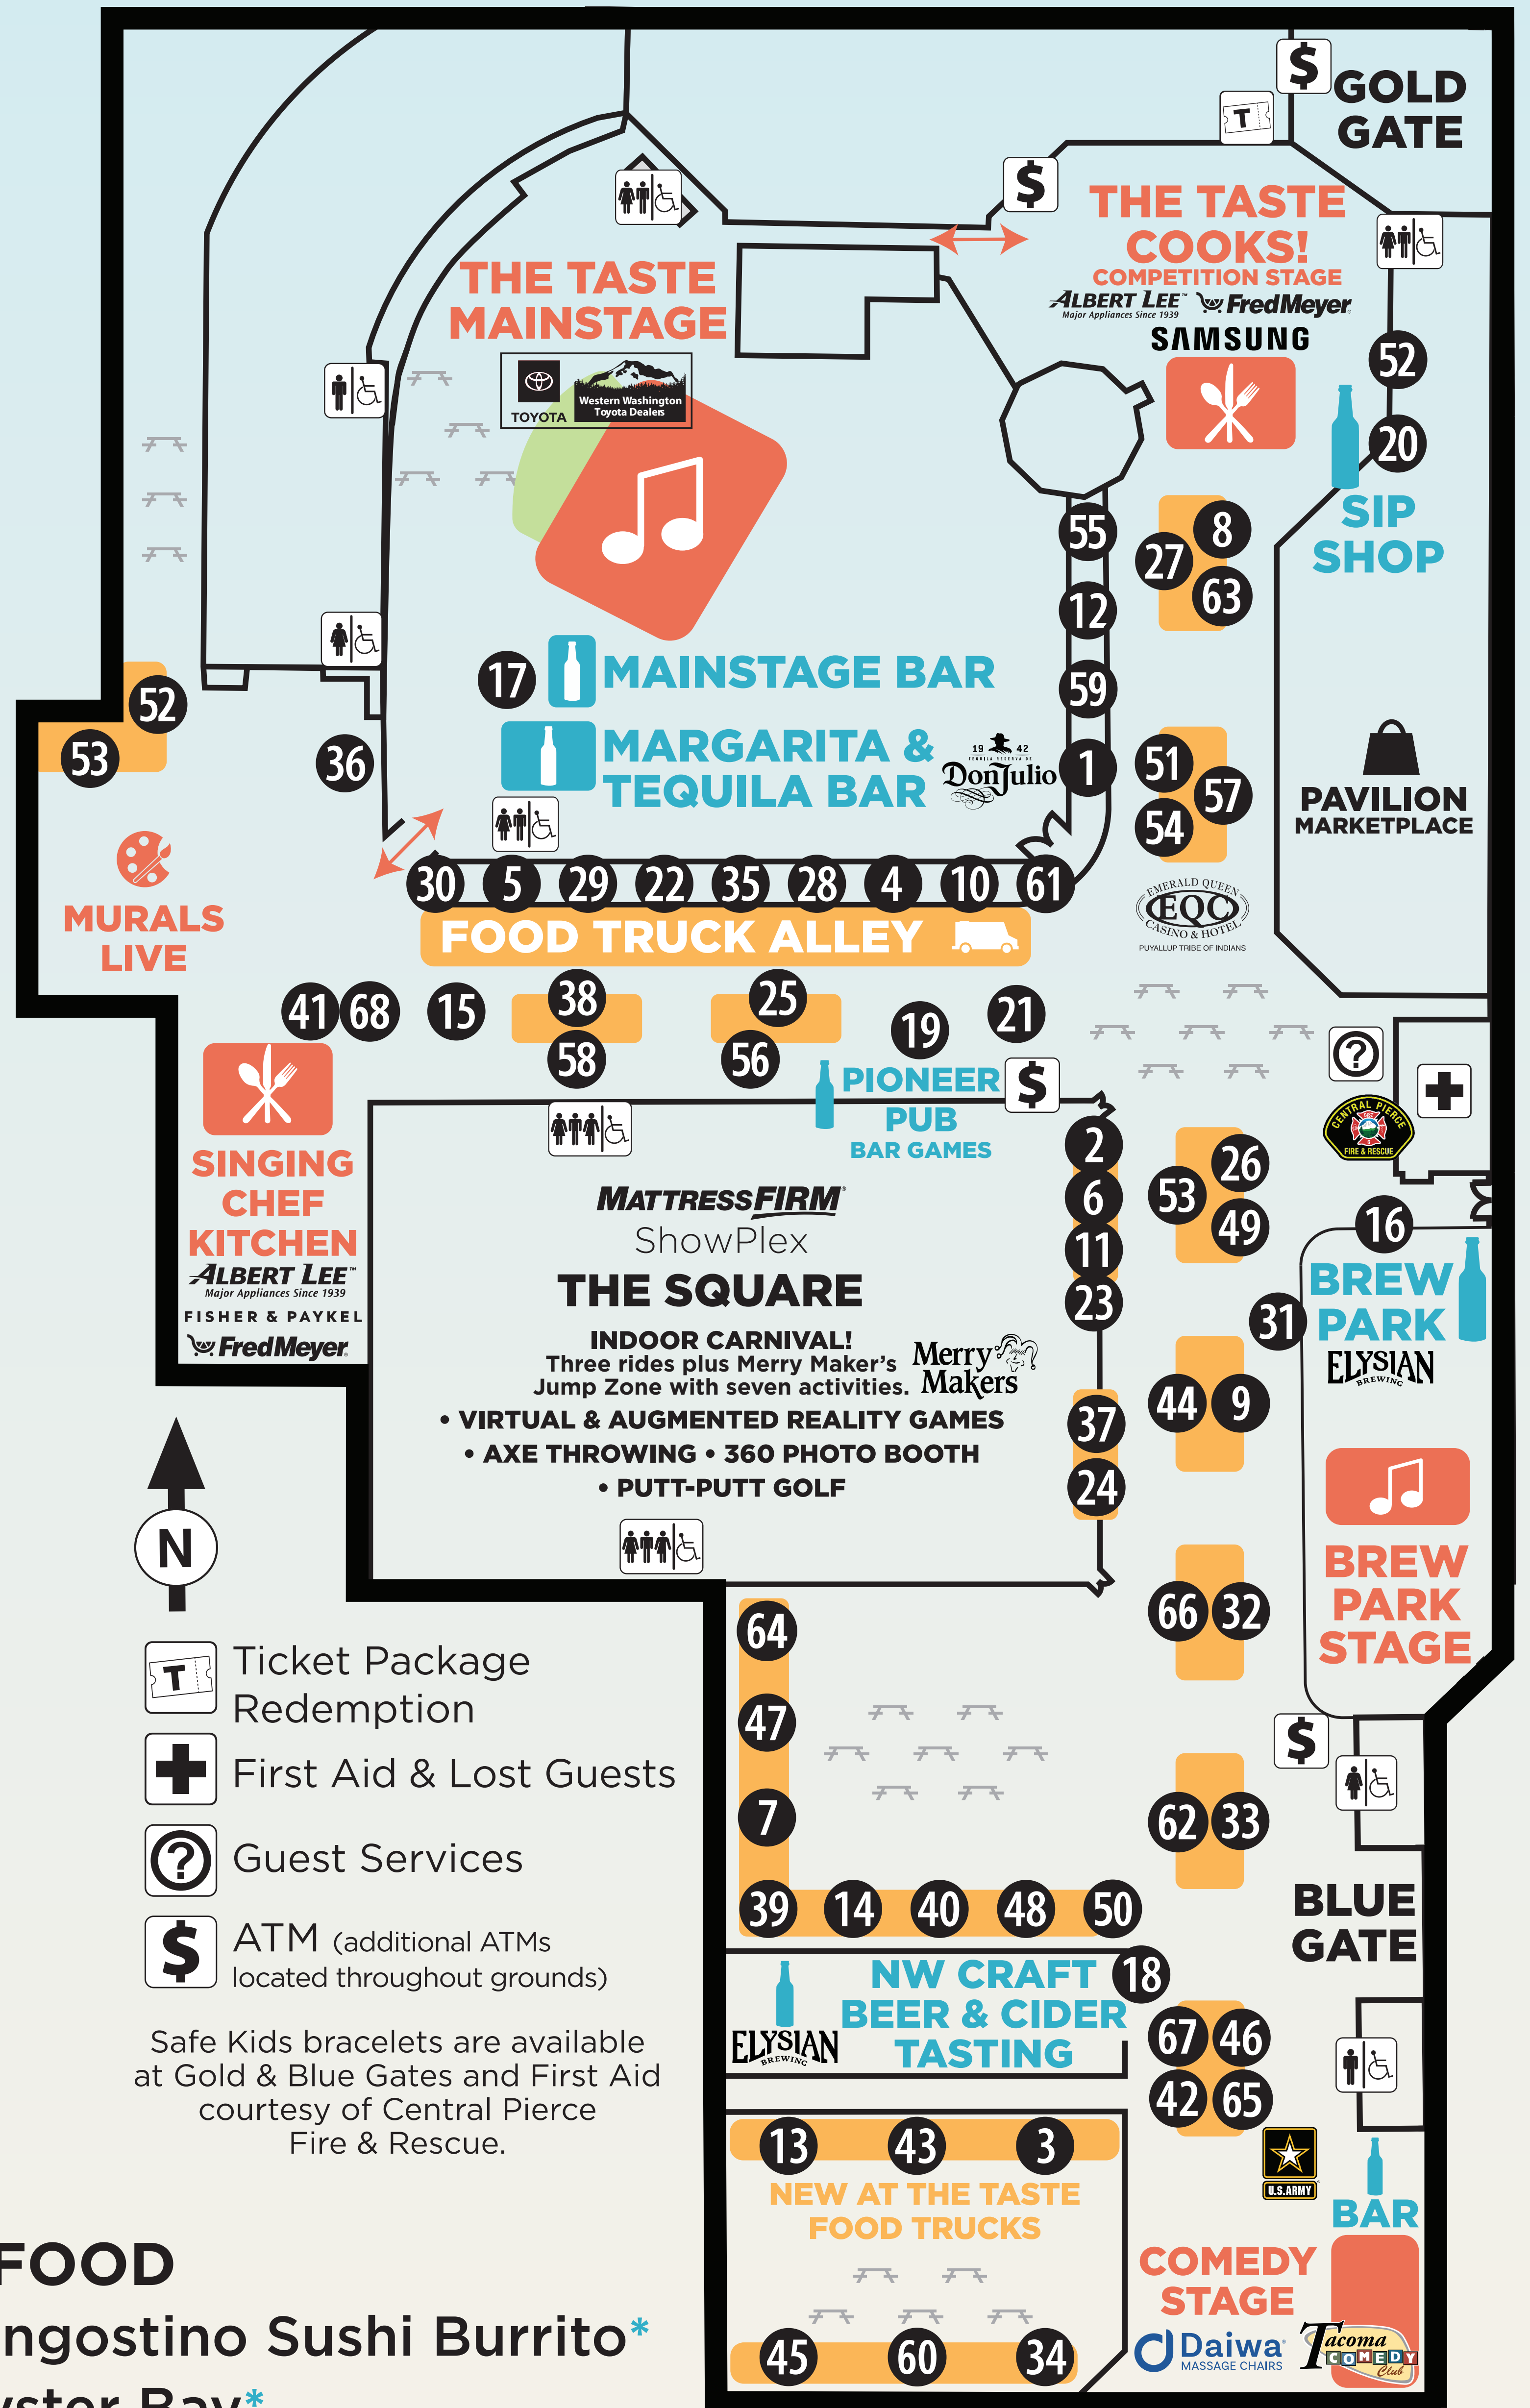

BEER, WINE & SPIRITS

- ⑯ Brew Park
- ⑰ Mainstage Bar & Tequila Tasting
- ⑱ NW Craft Beer & Cider Tasting
- ⑲ Pioneer Pub
- ⑳ Sip Shop

BURGERS & FRIES

- ㉑ Earthquake's Biggest Burgers*
- ㉒ Stacks Burgers*
- ㉓ The Tot Shop*

EUROPEAN

- ㉔ Carlson's European Deli*
- ㉕ Kaleenka Piroshky*
- ㉖ Ziegler's Bratwurst Haus*

HAWAIIAN & PACIFIC ISLANDS

- ㉗ Big Island Poke*
- ㉘ Kama'aina Grill*
- ㉙ Taste of Samoa*
- ㉚ Uncle Mike's Filipino Comfort Foods*

MEDITERRANEAN

- ㉛ Deano's Grill & Catering*
- ㉜ Truly Mediterranean*

MEXICAN

- ㉝ Flaco's Tacos*
- ㉞ Isidros*
- ㉟ Mexicuban*
- ㊱ Tacos California

PIZZA

- ㊲ Route 66 Pizza*
- ㊳ Puget Sound Pizza*

SEAFOOD

- ㊴ Langostino Sushi Burrito*
- ㊵ Oyster Bay*

SPECIALTY FOOD & DRINK

- ㊶ Joe's Gourmet Pretzels*
- ㊷ Kenyan Kitchen*
- ㊸ P&J's Waffle Delight*
- ㊹ Raspados Del Sur*
- ㊺ Swagg-n-Wagon*
- ㊻ Bean Hut Espresso*
- ㊼ Glow Tea*
- ㊽ Joe Roaster*
- ㊾ Route 66 Lemonade
- ㊿ The Lemon Lemonade Stand*
- ① Piña Colada Pineapples*

SWEETS & TREATS

- ② Character Cotton Candy*
- ③ Deano's Beignets*
- ④ Duris Elephant Ears*
- ⑤ Fisher Scones*
- ⑥ Hawaiian Honeycone*
- ⑦ Ice Cream & Smoothies*

- ⑧ Jazzy's Cookie Co.*
- ⑨ Joe Roaster*
- ⑩ Lumberjack Popcorn Co.*
- ⑪ Makin' Lil Donuts*
- ⑫ Marcoe's Chocolate Factory*
- ⑬ Pie Bar Ballard*
- ⑭ South Sound Hawaiian Shave Ice*
- ⑮ Stizzy's Iron Skillet Funnel Cakes*
- ⑯ Sugar & Spice Mini Donuts*
- ⑰ Sweet Art Cotton Candy*
- ⑱ The Pancake Girl*
- ⑲ Flavor Burst Ice Cream
- ⑳ Wonky Wagon*

*$5 Tastes available here!

- Ticket Package Redemption
- First Aid & Lost Guests
- Guest Services
- ATM (additional ATMs located throughout grounds)

Safe Kids bracelets are available at Gold & Blue Gates and First Aid courtesy of Central Pierce Fire & Rescue.

Scan for all things Taste NW.

Subject to change