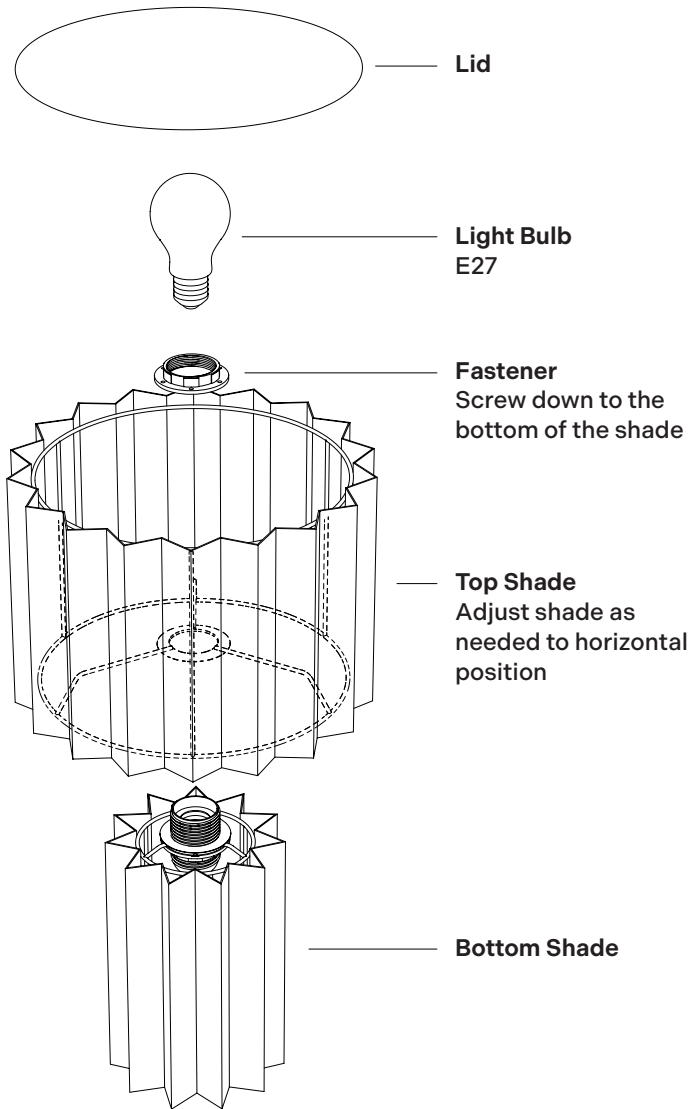

Plissé – Assembly Instructions

When assembling, please make sure to align the overlapping part of the shades in the back. The dark strips are invisible from the front.