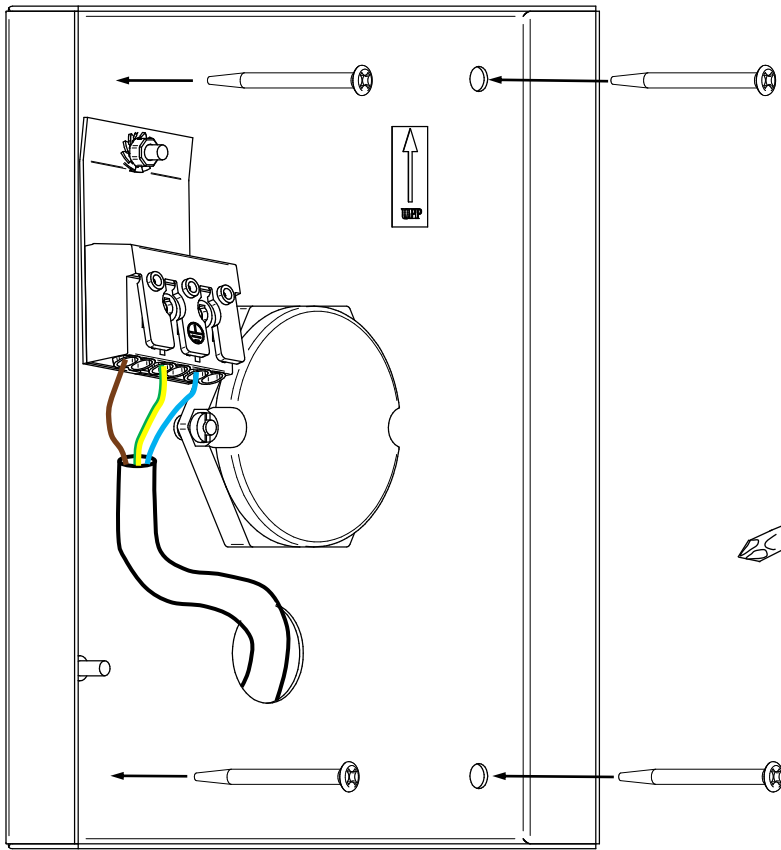

4X

Grön gul / Green Yellow

Blå / Blue

Brun / Brown