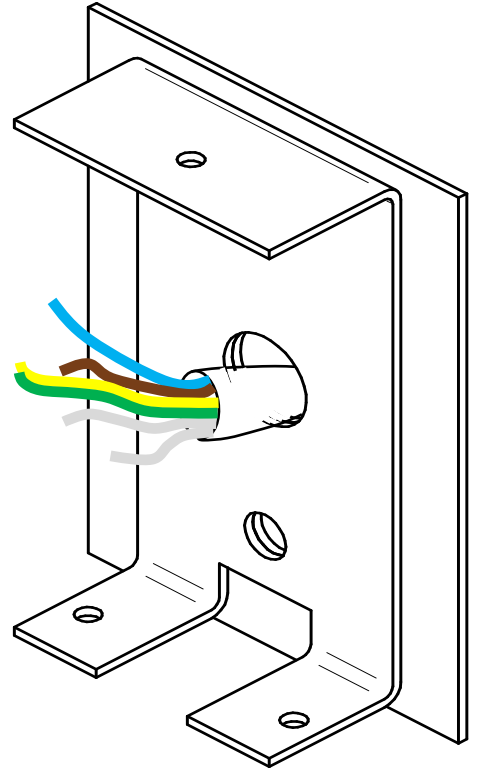

Installation with Dali