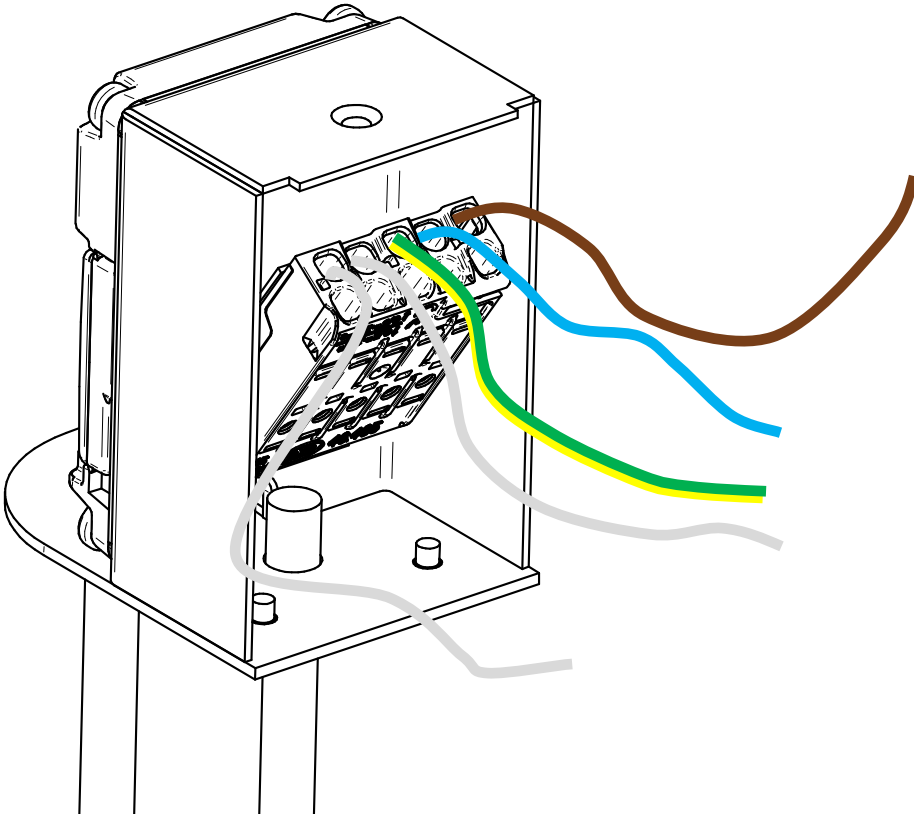

Installation with Dali