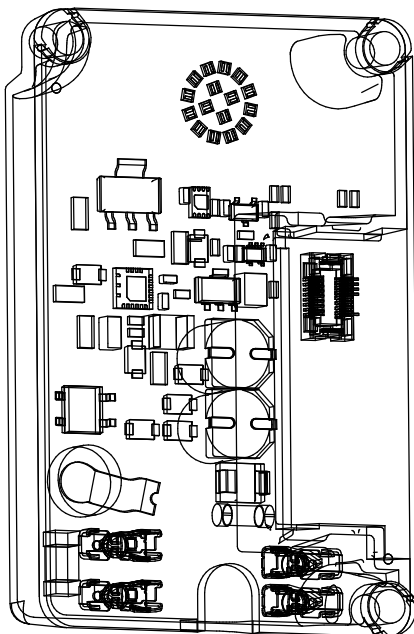

2X

Installation with Dali

L1
Brun / Brown

N
Blå / Blue

Grön gul / Green Yellow

DA+
Dali

DA-
Dali

Installation with no Dali