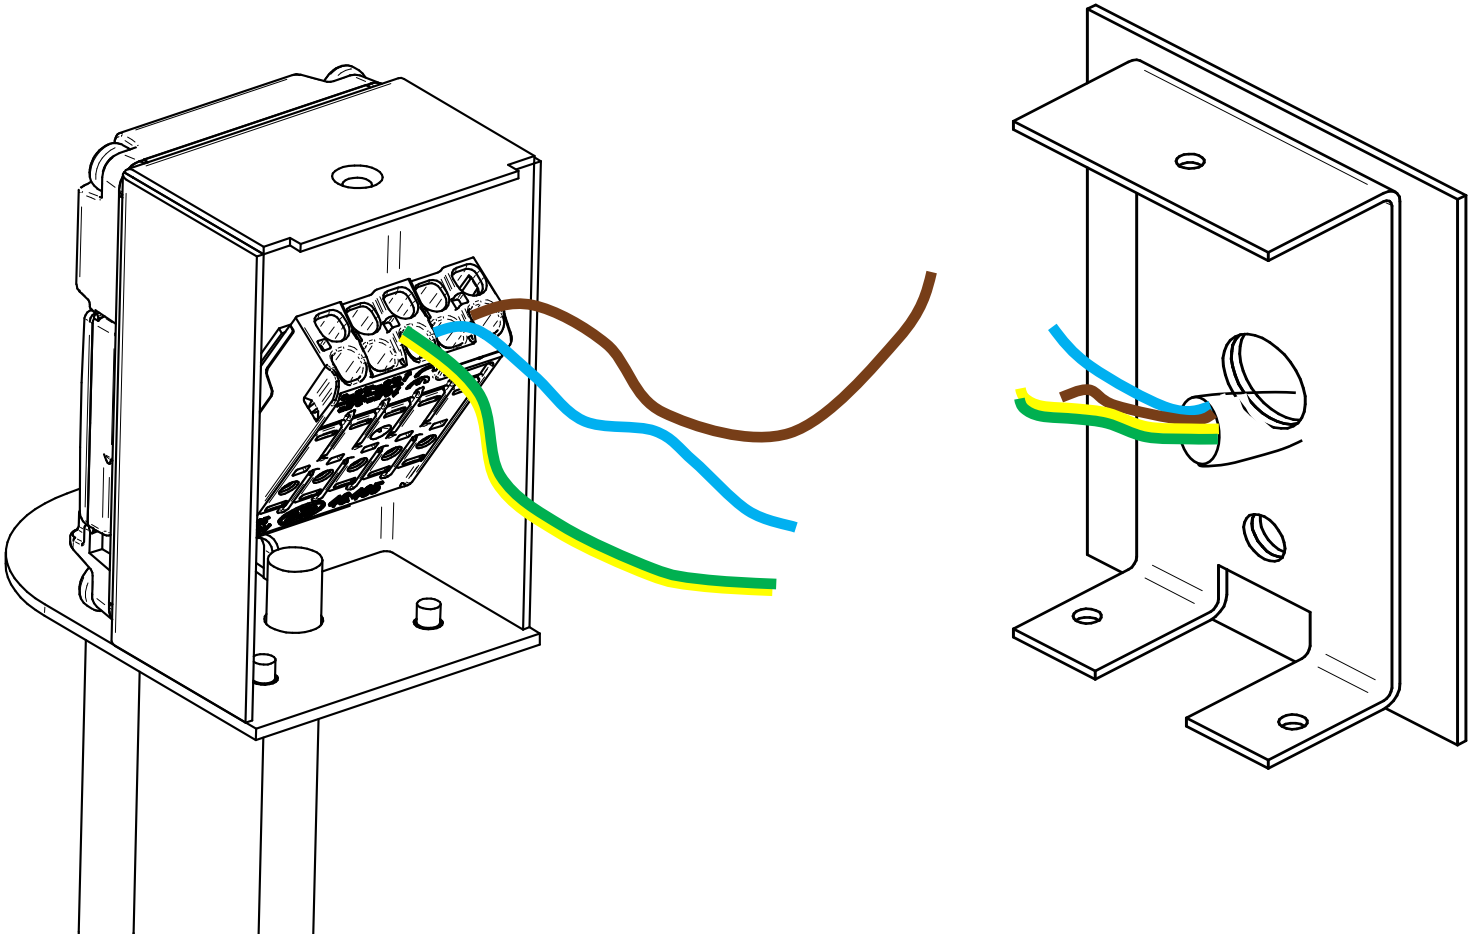

The symbol  shown on the product indicates that the product should not be discarded as unsorted waste. If the flexible cables connected to this luminaire are within reach, they should be carefully and thoroughly attached to the wall to reduce the risk of strangulation. The light source contained in this luminaire shall only be replaced by the manufacturer or his service agent or a similar qualified person. Contact Örsjö Belysning for more information.

2X

Installation with Dali

L1
Brun / Brown

N
Blå / Blue

Grön gul / Green Yellow

DA+
Dali

DA-
Dali

Installation with no Dali