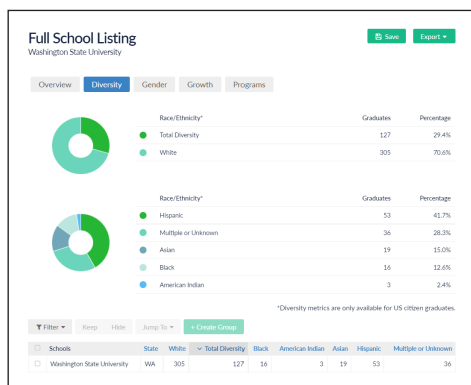

# College Analyst

### Looking for a diverse talent pool to draw from?

College Analyst can show you which schools to target based on objective data. And thanks to integrated data from US News and World Report, you can focus on quality graduates as you pinpoint the campuses producing the talent you need.