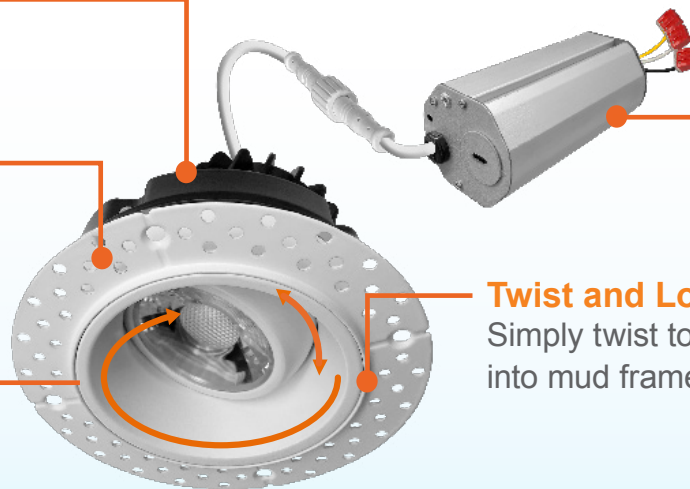

### What's included:

- LED Fixture
- Junction Box Mounting Plate
- Mounting Screws
- Installation Guide

LED-DLJBX-TML-GMB-2-8W-5CCT- Color - EMB - Warranty  
 1 2 3 4 5 6 7

1 Product	2 Size	3 Watts	4 Color	5 Color	6 EMB	7 Warranty
LED-DLJBX-TML-GMB	2 Inches	8W 600lm	5CCT 27/30/35/40/50K	BLK WH Black White	Emergency Backup	(Blank) 5 Years (incl.) 10YR 10 Years

Specs and model numbers are subject to change with or without notice.

**Cut-Out Size**  
• 2" Gimbal Round: 3"

**Durable Aluminum Body**

Eliminate heat with a diecast aluminum heatsink

**Trimless Mud Frame**

Designed to be plastered over for a flush, smooth trimless look

**360° Rotation & 30° Tilt**

Rotate and tilt in any angle you choose.

**JBox**

Insert through hole in ceiling

**Twist and Lock Design**

Simply twist to lock in ceiling into mud frame