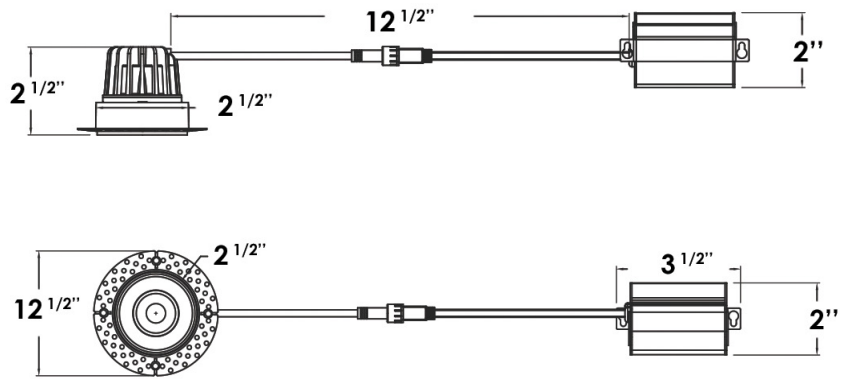

### What's included:

- LED Fixture
- Junction Box Mounting Plate
- Mounting Screws
- Installation Guide

LED-DLJBX-TML-GMB-2-8W-5CCT- Color - EMB - Warranty  
 1 2 3 4 5 6 7

1 Product	2 Size	3 Watts	4 Color	5 Color	6 EMB	7 Warranty
LED-DLJBX-TML-GMB	2 Inches	8W 600lm	5CCT 27/30/35/40/50K	BLK WH Black White	Emergency Backup	(Blank) 5 Years (incl.) 10YR 10 Years

Specs and model numbers are subject to change with or without notice.

**Cut-Out Size**  
• 2" Gimbal Round: 3"

**Durable Aluminum Body**

Eliminate heat with a diecast aluminum heatsink

**Trimless Mud Frame**