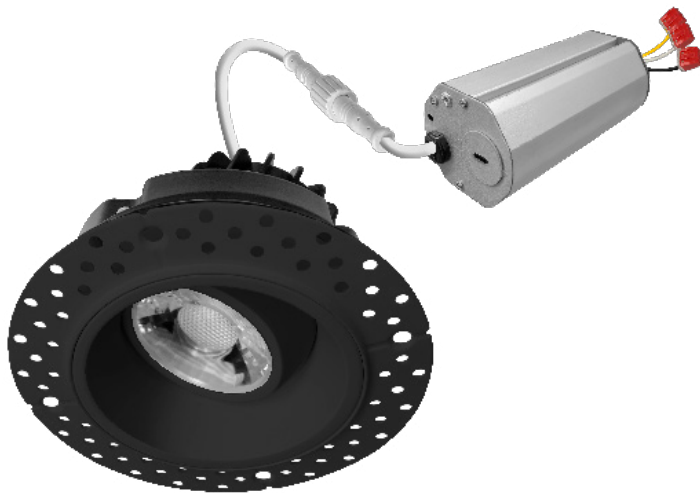

## 2" LED Trimless Gimbal Downlight

5 CCT Selectable: 27/30/35/40/50K

### Detail Specification:

- Wet Location Rated
- Wet Location Rated
- CRI 90 COB LED Chip, R9>50
- 120V Driver
- 38° Beam Angle
- Operating Temperature: 0°F ~ +113°F
- PF >0.9
- Triac and ELV Dimmable Down to 5%

### Product Information:

- Di-cast aluminum housing for better heat dissipation
- Available in white & black finish
- Optional Emergency Backup Available: delivers full lumens in EM mode
- L70 @ 50,000 Hours lumen maintenance

### 4" LED Trimless Round Downlight