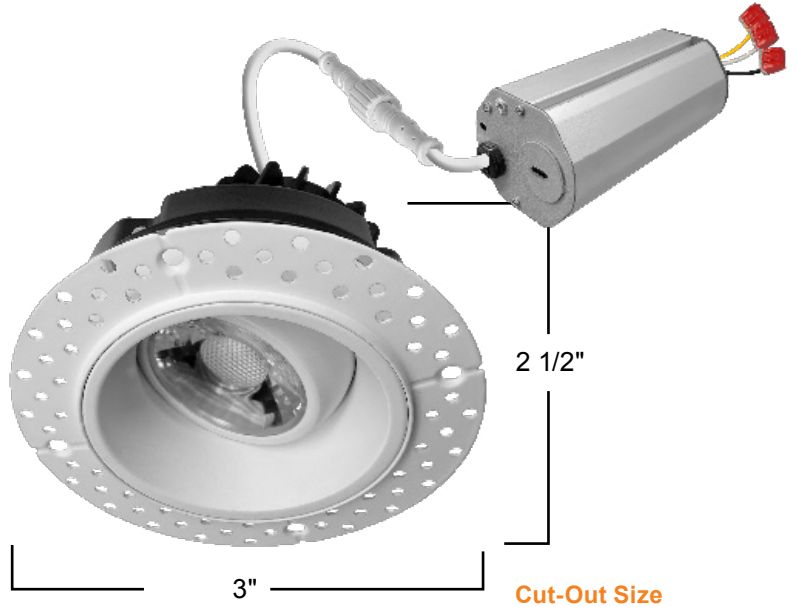

Cut-Out Size
• 2" Gimbal Round: 3"