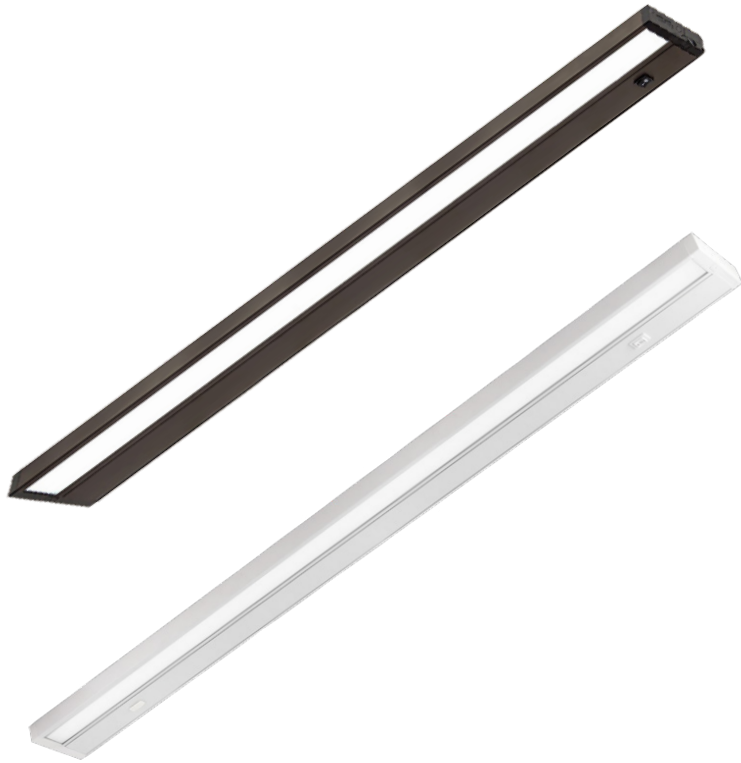

Undercabinet Bar Light

Many LED Undercabinet fixtures exist on the market. Why EnVision? We gathered several competitor fixtures and developed a fixture superior to them all. The EnVision undercabinet LED fixture is easy to use and install. Install the fixture by mounting it directly to the surface of the desired location. Simply open the mounting screw cover for easy access and easy installation. With a variety of lengths, colors, and options available, be sure to find the perfect fixture. The light turns on instantly, and is not affected by frequent on/off switching.

Product Information:

- Fixture does not include toggle switch
- Increase energy savings and shorten payback period
- Dimmable: Compatible with most dimmers down to 5%
- Instant-on to Full Brightness
- Link fixtures together with a linkable connector
- UV and IR free

End Connectors

Daisy chain multiple fixtures

Edge-Lit Technology

Produces uniform, diffuse light

Hardware Knockouts

No external wiring necessary

- Toggles between selectable colors, as well as high & low light intensity modes
- Frosted lens will not yellow or deform over time
- Use jumper connectors to daisy-chain multiple fixtures
- Compatible with most dimmers (e.g. Lutron DVCL-153P)
- Install as a hardwire or use included power cord
- Built-in screws in the front make installation easy