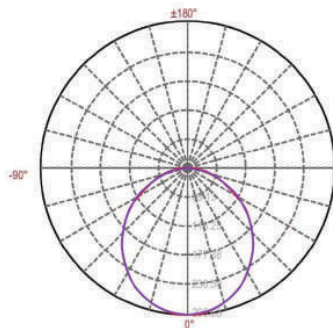

PHOTOMETRICS

Light Distribution

8 Inch

11 Inch

14 Inch

22 Inch

28 Inch

33 Inch

42 Inch

KNOCKOUT DIMENSIONS