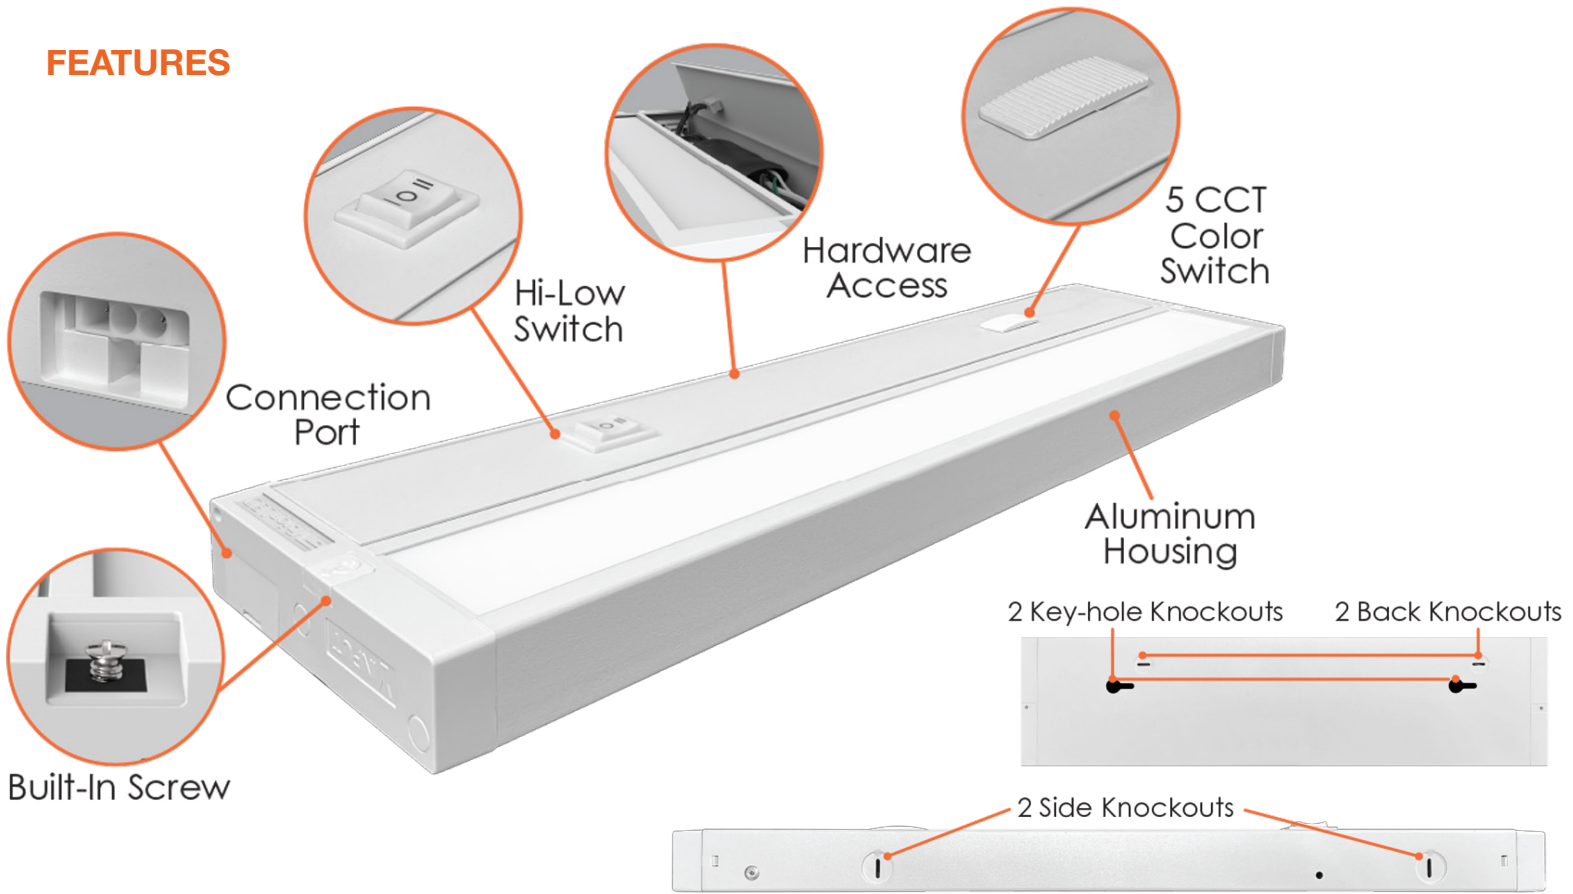

FEATURES

DIMENSIONS

DIMMER COMPATIBILITY

Brand	Model	
Lutron	MACL-153M	SELV-300P
	LGCL-153PLH	DVELV-300P
	TAL06P-C1-K-L	DV-600-PR-LA
	TGCL-153PH	DV-600PR-BL
	AYCL-153P	DV-600PR-WH
	DVCL-153P	S-2-LH
	DVSCCL-153P	CT-600PR-WH
	SCL-153P	DVW-603-PGH-WH
	MSCL-OP-153M	CT-600PR-IV
	CTCL-153P	S-600-PR-LA
Cooper	TTCL-100	MA-T51H-WH
	ASPIRE-9573	DEVINE-DLC03P
	SKYE-SLC03P	SAL06P
Leviton	AAL06-C1-K-L	DAL06P-C1-K-L
	6631	6633

*The listed dimmers have been tested and proven to work. Some discrepancies may exist due to different electrical work. These dimmers are recommended, but is not limited to other dimmers from working.