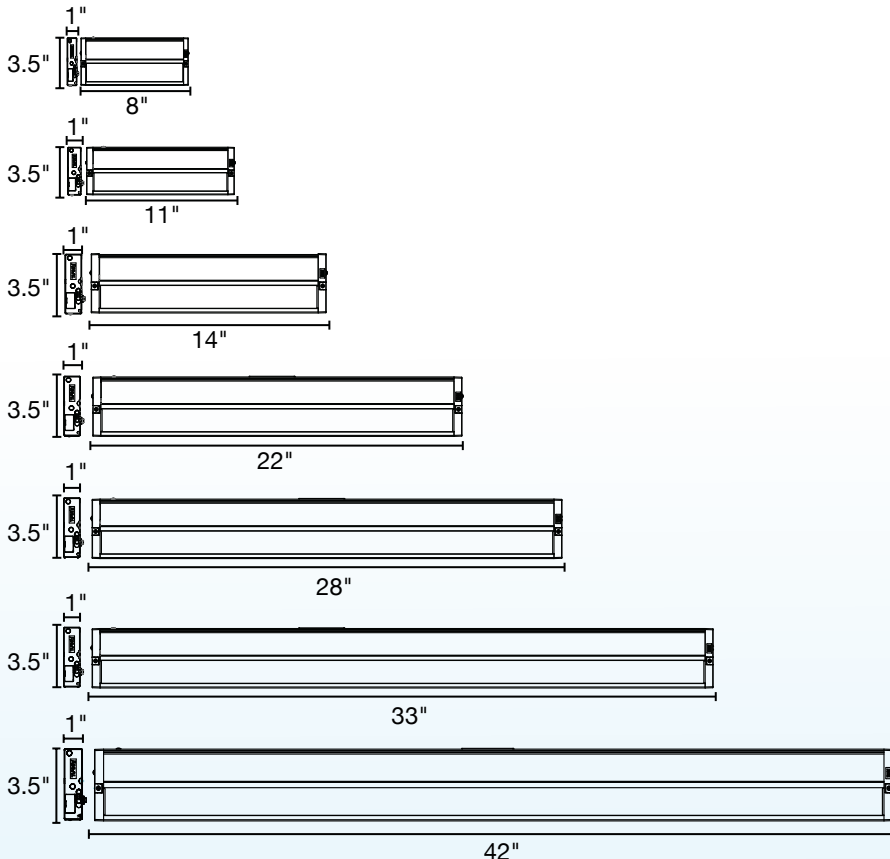

DIMENSIONS

DIMMER COMPATIBILITY

Brand	Model	
Lutron	MACL-153M	SELV-300P
	LGCL-153PLH	DVELV-300P
	TAL06P-C1-K-L	DV-600-PR-LA
	TGCL-153PH	DV-600PR-BL
	AYCL-153P	DV-600PR-WH
	DVCL-153P	S-2-LH
	DVSCCL-153P	CT-600PR-WH
	SCL-153P	DVW-603-PGH-WH
	MSCL-OP-153M	CT-600PR-IV
	CTCL-153P	S-600-PR-LA
Cooper	TTCL-100	MA-T51H-WH
	ASPIRE-9573	DEVINE-DLC03P
	SKYE-SLC03P	SAL06P
Leviton	AAL06-C1-K-L	DAL06P-C1-K-L
	6631	6633

*The listed dimmers have been tested and proven to work. Some discrepancies may exist due to different electrical work. These dimmers are recommended, but is not limited to other dimmers from working.