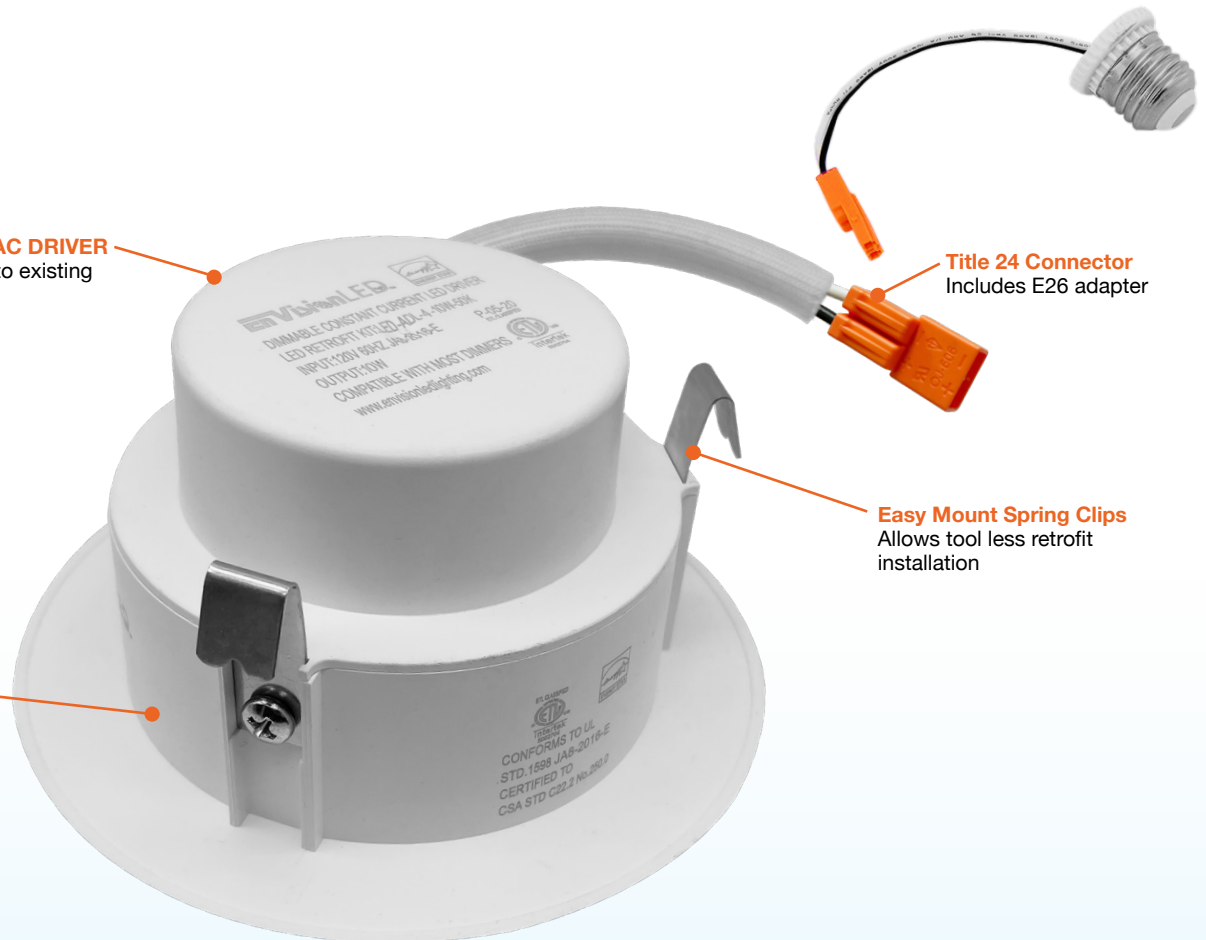

4" ADL Downlights

The new EnVision architectural retrofit downlight surpasses other recessed lights on the market. With a depth of .55 inches the downlight is focused on decreasing glare and achieving full performance from the LED's. At 665 Lumens, CRI >90, and fully dimmable, you have plenty of light when desired. The light turns on instantly, and is not affected by frequent on/off switching.

Applications:

- Recessed Downlight
- New Construction
- Residential Lighting

Product Information:

- Easy-mount spring clips allow tool-less retrofit installation
- Suitable for retrofit or new construction
- Integrated AC driver fits existing j-box
- Title 24 connector (E26 adapter included)
- Dimmable: Compatible with most dimmers down to 5%
- Fits 4 inch cans

DIMENSIONS

FEATURES

INTEGRATED AC DRIVER
Easily mount into existing
4" can

Title 24 Connector
Includes E26 adapter

Easy Mount Spring Clips
Allows tool less retrofit
installation

POWERFUL COB LED
Luminus XNOVA COB module
offers powerful & long lasting
efficient lighting.

TRIMS

Accessory Model	Description
E26-LED-CON	Downlight Quick Connector (E26)
ADL-4-TRIM-BLK-SM	4" Black Snap-On Trim Smooth
ADL-4-TRIM-BZ-SM	4" Bronze Snap-On Trim Smooth
ADL-4-TRIM-BN-SM	4" Brushed Nickel Snap-On Trim Smooth
ADL-4-TRIM-BL/WH-SM	4" White In/Black Out Snap-On Trim Smooth
ADL-4-TRIM-BLK-BFL	4" Black Snap-On Trim Baffle
ADL-4-TRIM-BZ-BFL	4" Bronze Snap-On Trim Baffle
ADL-4-TRIM-BN-BFL	4" Brushed Nickel Snap-On Trim Baffle
ADL-4-TRIM-WH-BFL	4" White Snap-On Trim Baffle
ADL-4-TRIM-BL/WH-BFL	4" Custom Color Snap-On Trim