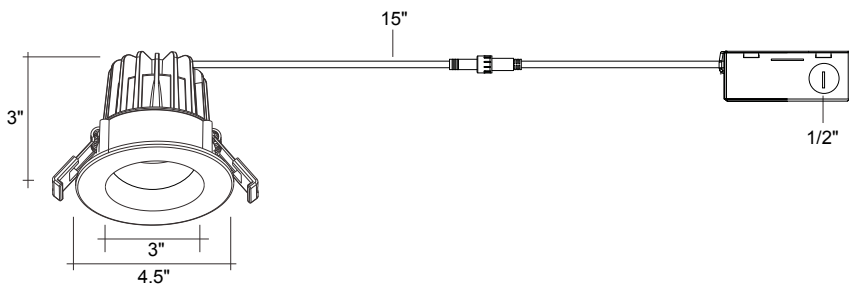

FEATURES

15W