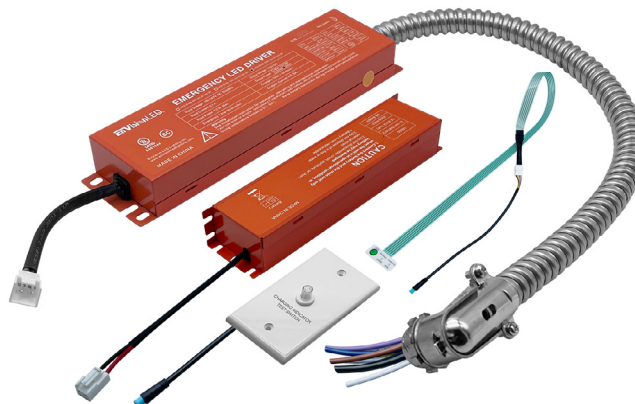

BATTERY BACK-UP

Accessory	Description
LED-EMB-25W-HV-0/10V-2P	Up to 24W fixtures

LED-EMB-25W-HV-0/10V-2P