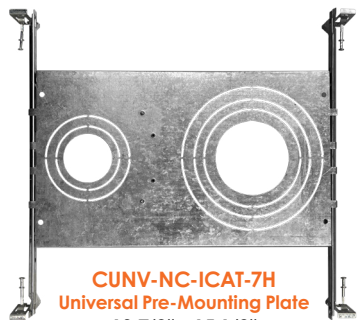

### ACCESSORIES

White (-WH)  
Included

White (-WH-SQ)

Bronze (-BRZ-R)

Bronze (-BRZ-SQ)

Black (-BLK-R)

Black (-BLK-SQ)

**CUNV-NC-ICAT-7H**  
Universal Pre-Mounting Plate  
13 7/8" x 15 1/8"

**C4-JBX-RI**  
4" Rough In Plate  
6 1/2" x 17 1/4"

**CUNV-JBX-RI-XL**  
7" x 26"

**JBX-EXT**  
6' / 10' / 12' Extension Cable