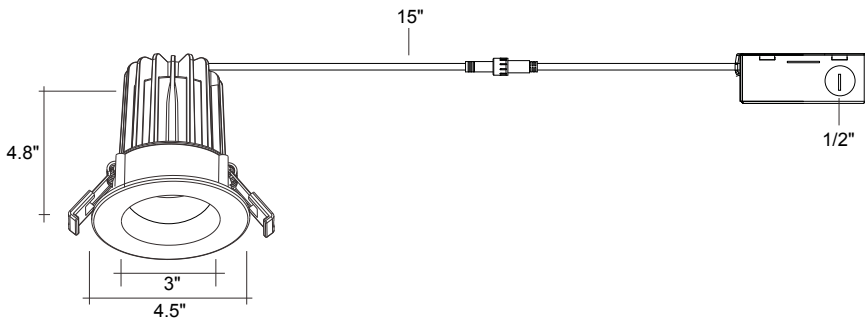

### Optional Accessories (Order Separately)

Round Trim	Square Trim	New Construction Plates	Extension Cables	Emergency Backup (field install) 1	Goof Ring
DLJBX-4RG-TRIM-BLK-R Black Round	DLJBX-4RG-TRIM-WH-SQ White Square	CUNV-NC-ICAT-7H Universal Plate with Hanging Bars	JBX-EXT-6'-2PIN 6' Extension	LED-EMB-25W-HV -0/10V-2P	GR-4-WH 4"-8"
DLJBX-4RG-TRIM-BRZ-R Bronze Round	DLJBX-4RG-TRIM-BLK-SQ Black Squared	C4-JBX-RI 4" Rough in plate	JBX-EXT-10'-2PIN 10' Extension	Up to 24W fixtures	Width
	DLJBX-4RG-TRIM-BRZ-SQ Bronze Square	CUNV-JBX-RI-XL Universal Rough In Plate Extra Long	JBX-EXT-12'-2PIN 12' Extension		

## FEATURES

**15W**

**4" Round Trim**

**18W**

**4" Square Trim**