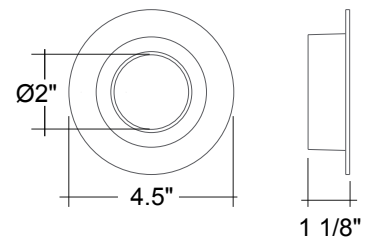

4" Round Trim