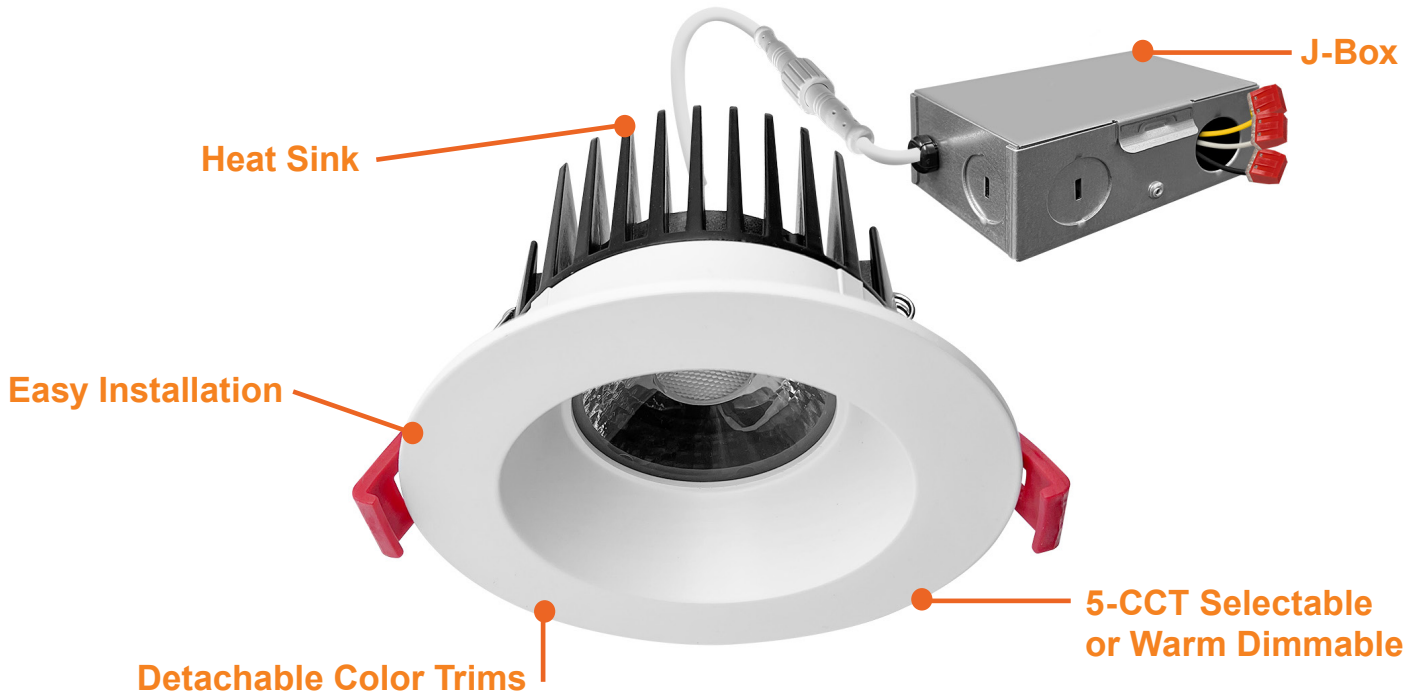

FEATURES

15W