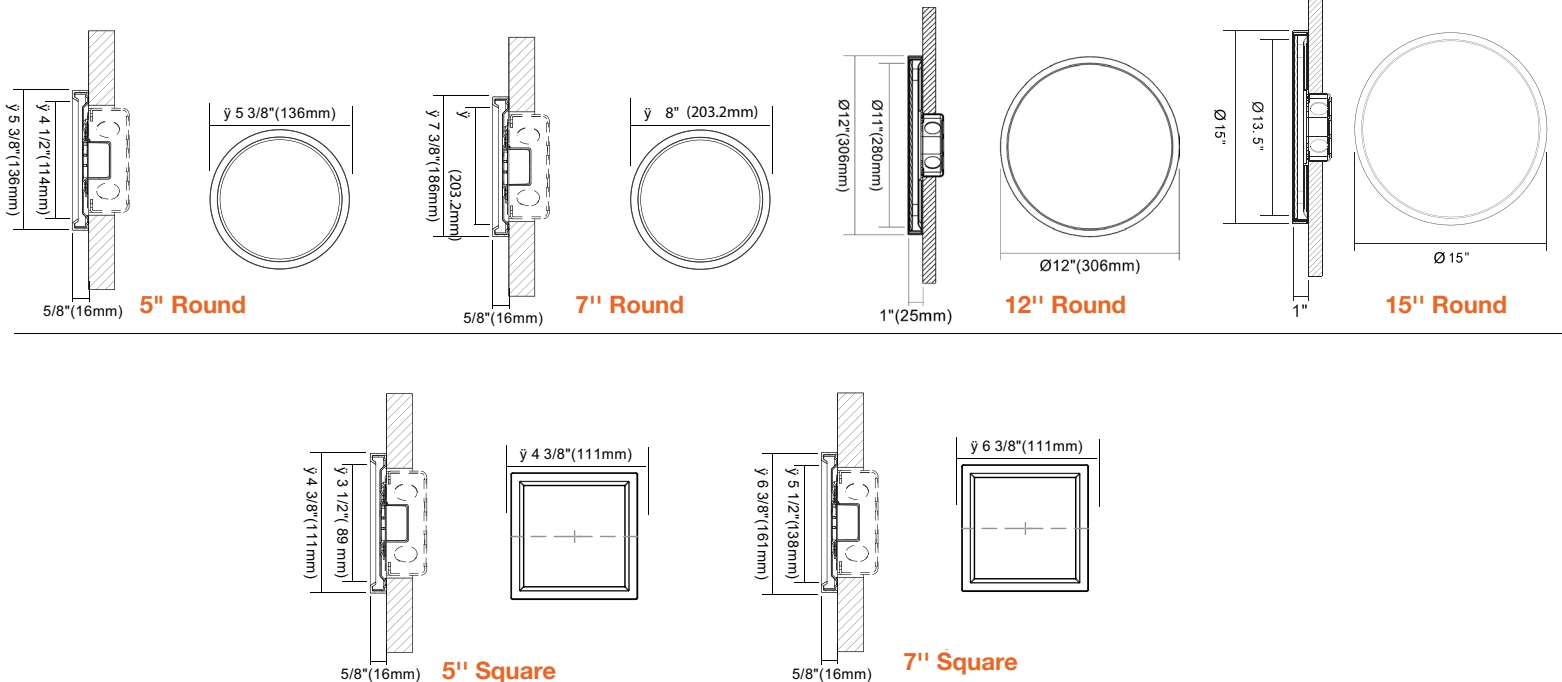

DIMENSIONS