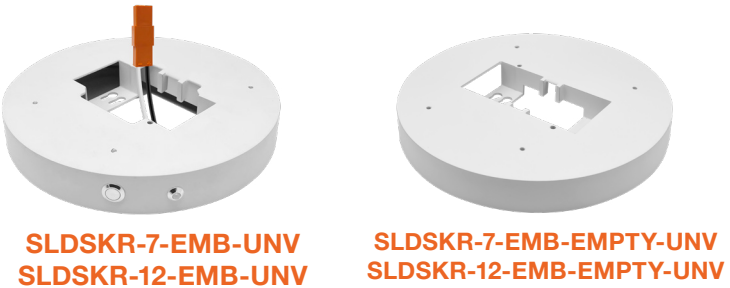

ACCESSORIES

30° ANGLE

STM-JBX-6-WH
STM-JBX-6-BLK

FIXTURE, TRIM, & ACCESSORY

Trim Model	Description
SLDSKR-5-TRIM-BLK	Black 5" Round Trim
SLDSKR-5-TRIM-BRZ	Bronze 5" Round Trim
SLDSKR-5-TRIM-BNI	Brushed Nickel 5" Round Trim
SLDSKR-7-TRIM-BLK	Black 7" Round Trim
SLDSKR-7-TRIM-BRZ	Bronze 7" Round Trim
SLDSKR-7-TRIM-BNI	Brushed Nickel 7" Round Trim
SLDSKR-12-TRIM-BLK	Black 12" Round Trim
SLDSKR-12-TRIM-BRZ	Bronze 12" Round Trim
SLDSKR-12-TRIM-BNI	Brushed Nickel 12" Round Trim
SLDSKSQ-5-TRIM-BLK	Black 5" Square Trim
SLDSKSQ-5-TRIM-BRZ	Bronze 5" Square Trim
SLDSKSQ-5-TRIM-BNI	Brushed Nickel 5" Square Trim
SLDSKSQ-7-TRIM-BLK	Black 7" Square Trim
SLDSKSQ-7-TRIM-BRZ	Bronze 7" Square Trim
SLDSKSQ-7-TRIM-BNI	Brushed Nickel 7" Square Trim
SLDSKSQ-12-TRIM-BLK	Black 12" Square Trim
SLDSKSQ-12-TRIM-BRZ	Bronze 12" Square Trim
SLDSKSQ-12-TRIM-BNI	Brushed Nickel 12" Square Trim

CLIPS

Accessory Model	Description
SLDSK-4CLIP	Recessed Can Converter for 5" fixtures
SLDSK-7-6CLIP	6" Recessed Can Converter for 7" fixtures
SLDSK-12-6CLIP	6" Recessed Can Converter for 12" fixtures

SURFACE MOUNTS

Accessory Model	Description
SLDSKR-7-EMB-UNV	Surface mount pancake EMB
SLDSKR-7-EMB-EMPTY-UNV	Empty surface mount pancake EMB
SLDSKR-12-EMB-UNV	Surface mount pancake EMB
SLDSKR-12-EMB-EMPTY-UNV	Empty surface mount pancake EMB
LED-EMB-8W-HV-0/10V-2P	For fixtures up to 15W
LED-EMB-15W-HV-0/10V-2P	For fixtures up to 22W

PENDANT STEM MOUNT

Accessory Model	Description
STM-JBX-6-WH	6' Stem Mount (Adjustable length) White Finish
STM-JBX-6-BLK	6' Stem Mount (Adjustable length) Black Finish

TESTED COMPATIBLE DIMMERS

Other dimmers may be compatible but have not been tested. Please contact us for more information.

Lutron	Leviton	Legrand	Cooper	
DVCL-153P	NTELV-300P	6633	DLV703	9530
DV-600PR	S-600P	6674	H703PTW	DAL03P
DVCL-153P	CT-600P	6672		
MACL-153MH	CTCL-153P	6613		
MRF2-6CL	TG-600P			
D-600P	TGCL-153P