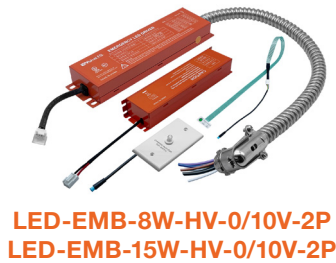

ACCESSORIES

30° ANGLE

STM-JBX-6-WH
STM-JBX-6-BLK

FIXTURE, TRIM, & ACCESSORY

Trim Model	Description
SLDSKR-5-TRIM-BLK	Black 5" Round Trim
SLDSKR-5-TRIM-BRZ	Bronze 5" Round Trim
SLDSKR-5-TRIM-BNI	Brushed Nickel 5" Round Trim
SLDSKR-7-TRIM-BLK	Black 7" Round Trim
SLDSKR-7-TRIM-BRZ	Bronze 7" Round Trim
SLDSKR-7-TRIM-BNI	Brushed Nickel 7" Round Trim
SLDSKR-12-TRIM-BLK	Black 12" Round Trim
SLDSKR-12-TRIM-BRZ	Bronze 12" Round Trim
SLDSKR-12-TRIM-BNI	Brushed Nickel 12" Round Trim
SLDSKSQ-5-TRIM-BLK	Black 5" Square Trim
SLDSKSQ-5-TRIM-BRZ	Bronze 5" Square Trim
SLDSKSQ-5-TRIM-BNI	Brushed Nickel 5" Square Trim
SLDSKSQ-7-TRIM-BLK	Black 7" Square Trim
SLDSKSQ-7-TRIM-BRZ	Bronze 7" Square Trim
SLDSKSQ-7-TRIM-BNI	Brushed Nickel 7" Square Trim
SLDSKSQ-12-TRIM-BLK	Black 12" Square Trim
SLDSKSQ-12-TRIM-BRZ	Bronze 12" Square Trim
SLDSKSQ-12-TRIM-BNI	Brushed Nickel 12" Square Trim

CLIPS

Accessory Model	Description
SLDSK-4CLIP	Recessed Can Converter for 5" fixtures
SLDSK-7-6CLIP	6" Recessed Can Converter for 7" fixtures
SLDSK-12-6CLIP	6" Recessed Can Converter for 12" fixtures

SURFACE MOUNTS

Accessory Model	Description
SLDSKR-7-EMB-UNV	Surface mount pancake EMB
SLDSKR-7-EMB-EMPTY-UNV	Empty surface mount pancake EMB
SLDSKR-12-EMB-UNV	Surface mount pancake EMB
SLDSKR-12-EMB-EMPTY-UNV	Empty surface mount pancake EMB
LED-EMB-8W-HV-0/10V-2P	For fixtures up to 15W
LED-EMB-15W-HV-0/10V-2P	For fixtures up to 22W

PENDANT STEM MOUNT

Accessory Model	Description
STM-JBX-6-WH	6' Stem Mount (Adjustable length) White Finish
STM-JBX-6-BLK	6' Stem Mount (Adjustable length) Black Finish

TESTED COMPATIBLE DIMMERS

Other dimmers may be compatible but have not been tested. Please contact us for more information.

Lutron	Leviton	Legrand	Cooper	
DVCL-153P	NTELV-300P	6633	DLV703	9530
DV-600PR	S-600P	6674	H703PTW	DAL03P
DVCL-153P	CT-600P	6672		
MACL-153MH	CTCL-153P	6613		
MRF2-6CL	TG-600P			
D-600P	TGCL-153P