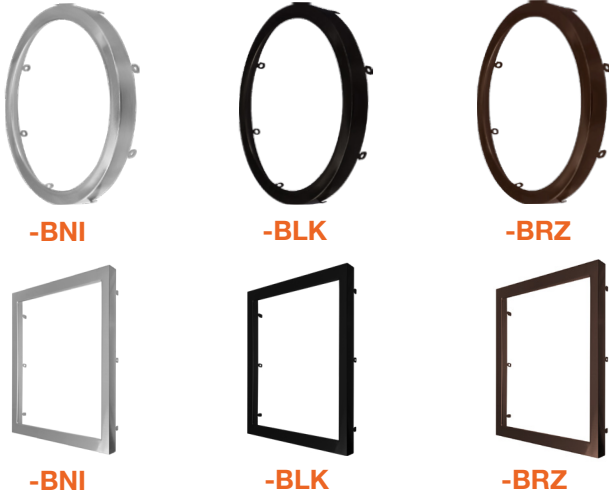

CLIP-ON TRIMS - 5" / 7" / 12"