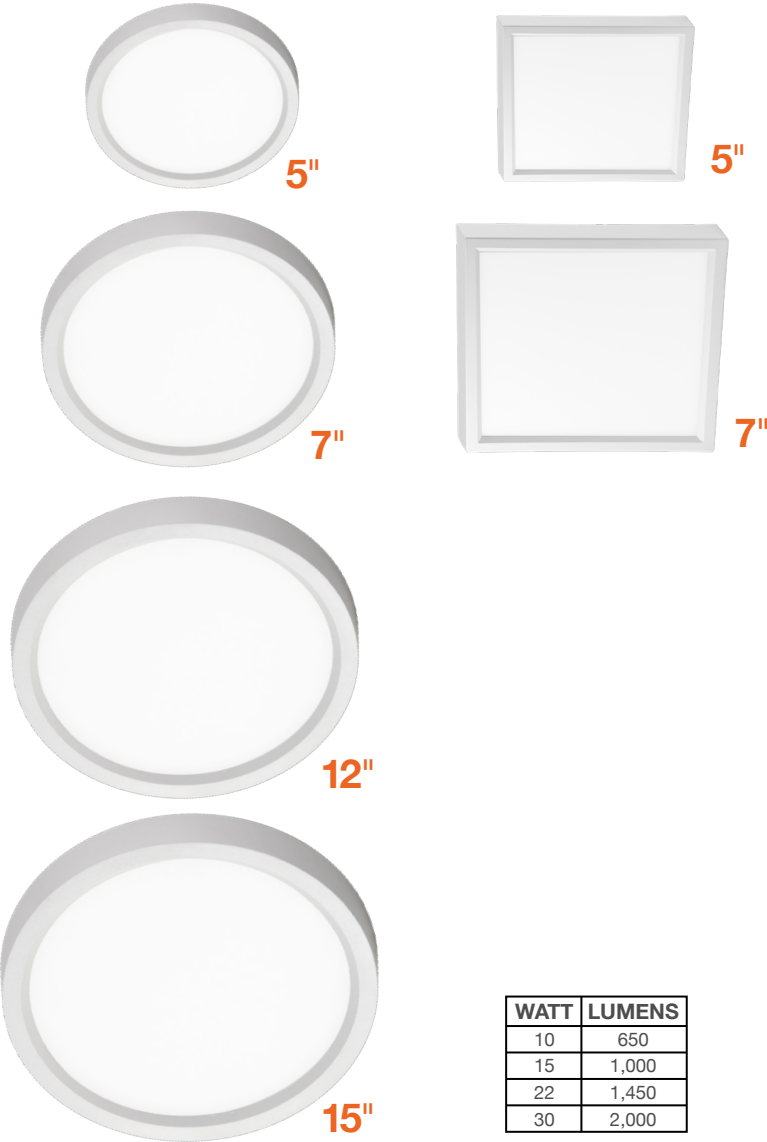

SlimLine Surface Mounts
120-277V 0-10V Dimmable

WATT	LUMENS
10	650
15	1,000
22	1,450
30	2,000

Detail Specifications:

- Finishes: White, Bronze, Black, Brushed Nickel
- IP Rating: Wet Location
- Beam Angle: 110°
- Chip: SMD 2835, R9 >50, CRI >80
- 3 Step MacAdam Ellipses
- Operating Temperature: -40° - 114° F
- Lens: Frosted, non-yellowing
- Average life (L70) of 50,000 hours