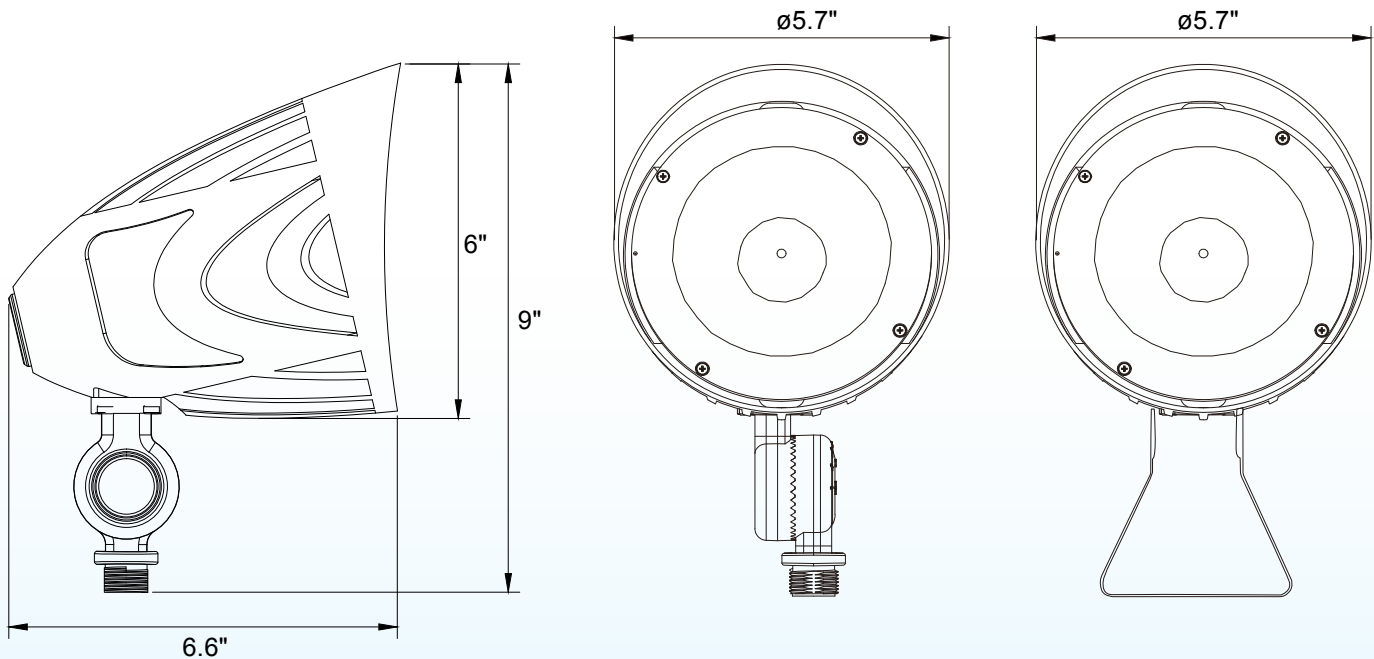

MAGNA-Line: Bullet Flood Light

3-CCT & Power Selectable w/ Photocell

WATT	LUMENS
15	1875
20	2500
25	3125

Detail Specification:

- Finish: Bronze or White
- IP Rating: Wet Location
- Beam Angle: 60° NEMA 4
- CCT: 30/40/50K Selectable
- Wattage: 25/20/15W Selectable
- Chip: SMD 2835, R9 >50, CRI >80
- Operating Temperature: -40° - 122° F
- Lens: PC Lens: Clear acrylic with optics
- Average life (L70) of 70,000 hours

LED-BLT-3P25W-TRI-WH-KN-UNV

1/2" Knuckle - White Finish

LED-BLT-3P25W-TRI-BZ-TR-UNV

Trunnion - Bronze Finish

Specs and model numbers are subject to change with or without notice.

FEATURES

DIMENSIONS

CCT & WATT SELECTABLE