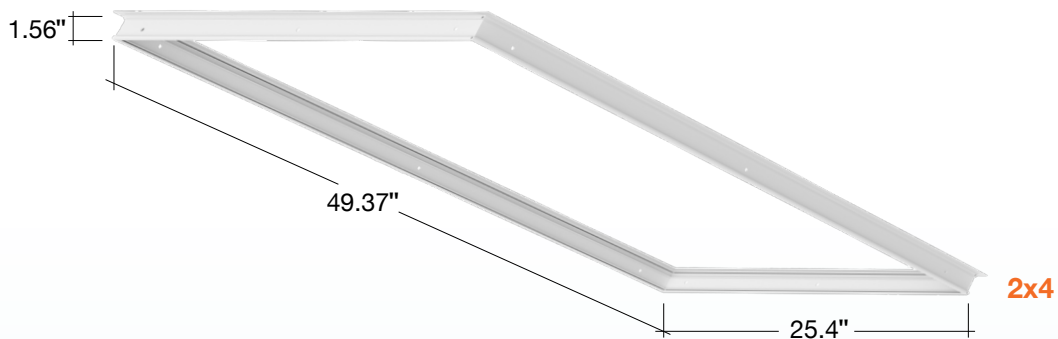

1x4 / 2x2 / 2x4 Drywall Kits

Detail Specifications:

- Flange Drywall Kits for Panels
- Optional Mounting Option for PNL & BPL Series
- Extruded Aluminum Construction

Series

LED-PNL-1X4-FLNG
LED-PNL-2X2-FLNG
LED-PNL-2X4-FLNG