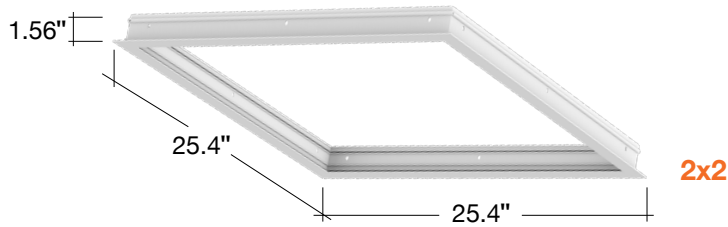

1x4 / 2x2 / 2x4 Drywall Kits

Detail Specifications:

- Flange Drywall Kits for Panels
- Optional Mounting Option for PNL & BPL Series
- Extruded Aluminum Construction

Series

LED-PNL-1X4-FLNG
LED-PNL-2X2-FLNG
LED-PNL-2X4-FLNG