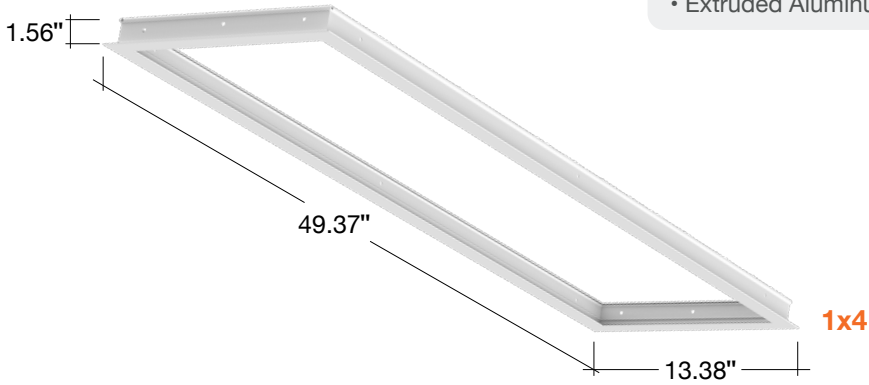

1x4 / 2x2 / 2x4 Drywall Kits

Detail Specifications:

- Flange Drywall Kits for Panels
- Optional Mounting Option for PNL & BPL Series
- Extruded Aluminum Construction

Series

LED-PNL-1X4-FLNG
LED-PNL-2X2-FLNG
LED-PNL-2X4-FLNG