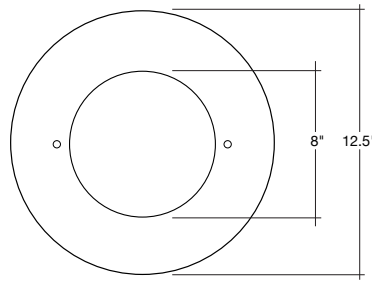

# Goof Rings

**GR-4**

**GR-6**

**GR-8**

**GR-10**

**Detail Specifications**

- Color: White
- Metal
- Covers gaps from miscut and over sized holes
- Field paintable

**GR-4**

**GR-6**

**GR-8**

**GR-10**

±0.05"

±0.075"

±0.065"

±0.05"

**Series**