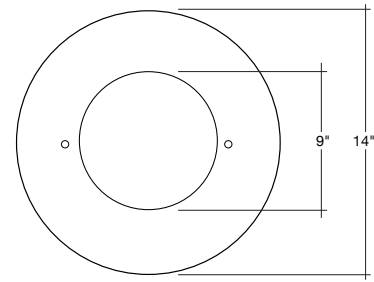

# Goof Rings

**GR-4**

**GR-6**

**GR-8**

**GR-10**

**Detail Specifications**

- Color: White
- Metal
- Covers gaps from miscut and over sized holes
- Field paintable

**GR-4**

**GR-6**

**GR-8**

**GR-10**

±0.05"

±0.075"

±0.065"

±0.05"

**Series**