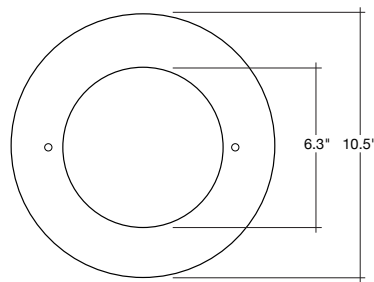

# Goof Rings

**GR-4**

**GR-6**

**GR-8**

**GR-10**

**Detail Specifications**

- Color: White
- Metal
- Covers gaps from miscut and over sized holes
- Field paintable

**GR-4**

**GR-6**

**GR-8**

**GR-10**

±0.05"

±0.075"

±0.065"

±0.05"

**Series**