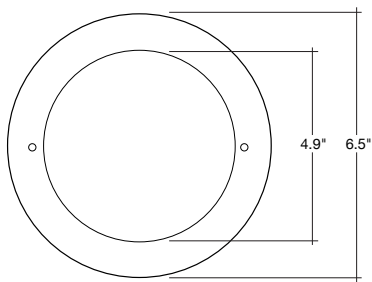

# Goof Rings

**GR-4**

**GR-6**

**GR-8**

**GR-10**

**Detail Specifications**

- Color: White
- Metal
- Covers gaps from miscut and over sized holes
- Field paintable

**GR-4**

**GR-6**

**GR-8**

**GR-10**

±0.05"

±0.075"

±0.065"

±0.05"

**Series**