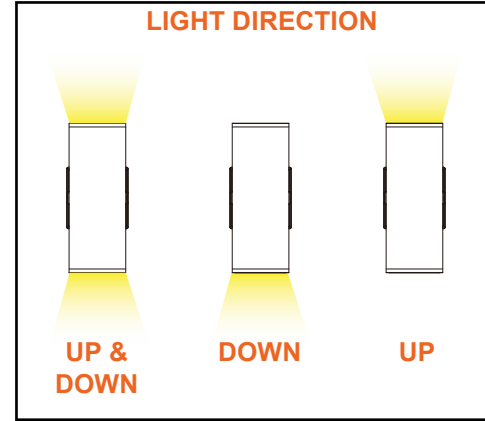

Specs and model numbers are subject to change with or without notice.

ARCY-Line: 4" & 6" Architectural Cylinder Up and/or Down Light

3-CCT + 3-Power Selectable w/ Photocell

FEATURES

Clear Lens
 with Optics

Die-Cast
 Aluminum

Corrosion
 Free
 Powder Coat

Light
 Options — 3Watt
 Selectable

Quick
 Disconnect
 Photocell — 3-CCT
 Selectable

DIMENSIONS

ACCESSORIES

BEAM

Accessory Model	Description
CYA-UD-4-OPTIC-15	Cylinder: ARCY-Line Optic (Field Install)
CYA-UD-6-OPTIC-15	Cylinder: ARCY-Line Optic (Field Install)