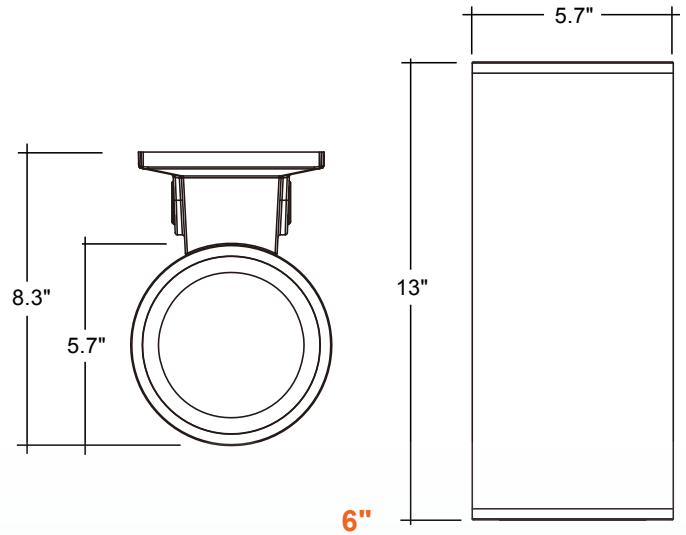

Specs and model numbers are subject to change with or without notice.

ARCY-Line: 4" & 6" Architectural Cylinder Up and/or Down Light

3-CCT + 3-Power Selectable w/ Photocell

FEATURES

Clear Lens
 with Optics

Die-Cast
 Aluminum

Corrosion
 Free
 Powder Coat

Light
 Options — 3Watt
 Selectable

Quick
 Disconnect
 Photocell — 3-CCT
 Selectable

DIMENSIONS

ACCESSORIES

BEAM

Accessory Model	Description
CYA-UD-4-OPTIC-15	Cylinder: ARCY-Line Optic (Field Install)
CYA-UD-6-OPTIC-15	Cylinder: ARCY-Line Optic (Field Install)