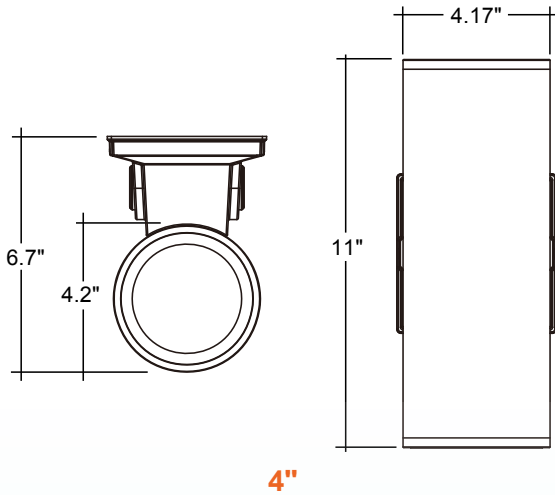

Specs and model numbers are subject to change with or without notice.

ARCY-Line: 4" & 6" Architectural Cylinder Up and/or Down Light

3-CCT + 3-Power Selectable w/ Photocell

FEATURES

Clear Lens
 with Optics

Die-Cast
 Aluminum

Corrosion
 Free
 Powder Coat

Light
 Options — 3Watt
 Selectable

Quick
 Disconnect
 Photocell — 3-CCT
 Selectable

DIMENSIONS

ACCESSORIES

BEAM

Accessory Model	Description
CYA-UD-4-OPTIC-15	Cylinder: ARCY-Line Optic (Field Install)
CYA-UD-6-OPTIC-15	Cylinder: ARCY-Line Optic (Field Install)