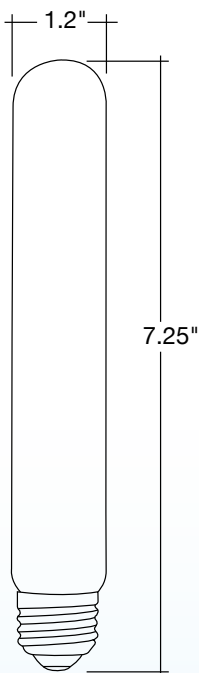

# T-30 Tubular Bulb Filament Series

### Detail Specifications

- IP Rating: Damp Location
- Beam Angle: Omni-Directional 360°
- Chip: Filament, R9- 78, CRI >90
- Operating Temperature: -4° - 114° F
- Average life (L70) of 25,000 hours