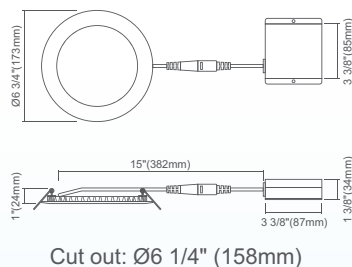

DIMENSIONS

4" Round

4" Square

6" Round

6" Square

Hole Cut Size

4 inch round, 4 inch square
6 inch round, 6 inch square

Ø4-1/4"(108mm)
Ø6-1/4"(158mm)

TRIM OPTIONS REFERENCE TABLE

| Trim Model | Description |
|---------------------|-------------------------------|
| SL-PNL-4R-TRIM-BLK | 4" Round Black Finish Trim |
| SL-PNL-4R-TRIM-BZ | 4" Round Bronze Finish Trim |
| SL-PNL-4R-TRIM-BN | 4" Round Brushed Nickel Trim |
| SL-PNL-4SQ-TRIM-BLK | 4" Square Black Finish Trim |
| SL-PNL-4SQ-TRIM-BZ | 4" Square Bronze Finish Trim |
| SL-PNL-4SQ-TRIM-BN | 4" Square Brushed Nickel Trim |
| SL-PNL-6R-TRIM-BLK | 6" Round Black Finish Trim |
| SL-PNL-6R-TRIM-BZ | 6" Round Bronze Finish Trim |
| SL-PNL-6R-TRIM-BN | 6" Round Brushed Nickel Trim |
| SL-PNL-6SQ-TRIM-BLK | 6" Square Black Finish Trim |
| SL-PNL-6SQ-TRIM-BZ | 6" Square Bronze Finish Trim |
| SL-PNL-6SQ-TRIM-BN | 6" Square Brushed Nickel Trim |