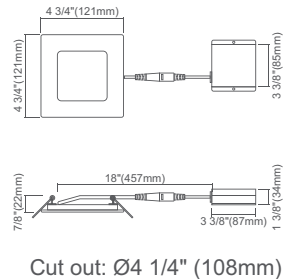

DIMENSIONS

4" Round

4" Square

6" Round

6" Square

Hole Cut Size

4 inch round, 4 inch square
6 inch round, 6 inch square

Ø4-1/4"(108mm)
Ø6-1/4"(158mm)