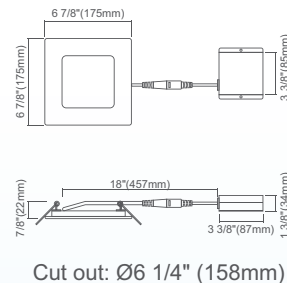

DIMENSIONS

4" Round

4" Square

6" Round

6" Square

Hole Cut Size

4 inch round, 4 inch square
6 inch round, 6 inch square

Ø4-1/4"(108mm)
Ø6-1/4"(158mm)

CLIP-ON TRIMS

FIXTURE REFERENCE TABLE

| Fixture Model | Voltage | Watts | Lumens | Color | CRI |
|----------------------------|---------|-------|--------|-----------------|-----|
| LED-SL-PNL-4R-12W-5CCT-WH | 120V | 12w | 840 | 27/30/35/40/50K | >90 |
| LED-SL-PNL-4SQ-12W-5CCT-WH | 120V | 12w | 840 | 27/30/35/40/50K | >90 |
| LED-SL-PNL-6R-15W-5CCT-WH | 120V | 15w | 1,050 | 27/30/35/40/50K | >90 |
| LED-SL-PNL-6SQ-15W-5CCT-WH | 120V | 15w | 1,050 | 27/30/35/40/50K | >90 |