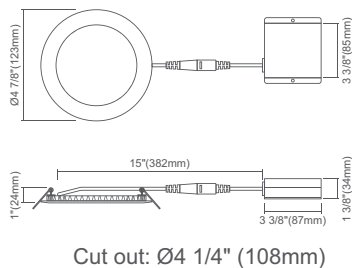

DIMENSIONS

4" Round

4" Square

6" Round

6" Square

Hole Cut Size

4 inch round, 4 inch square
6 inch round, 6 inch square

Ø4-1/4"(108mm)
Ø6-1/4"(158mm)