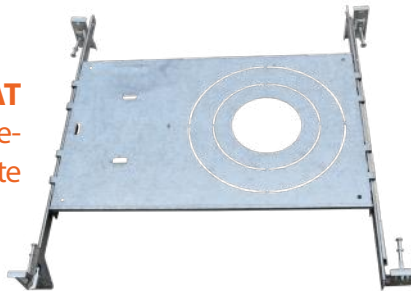

JBX-HV
High Voltage Driver

CUNV-NC-ICAT
Universal Pre-Mounting Plate