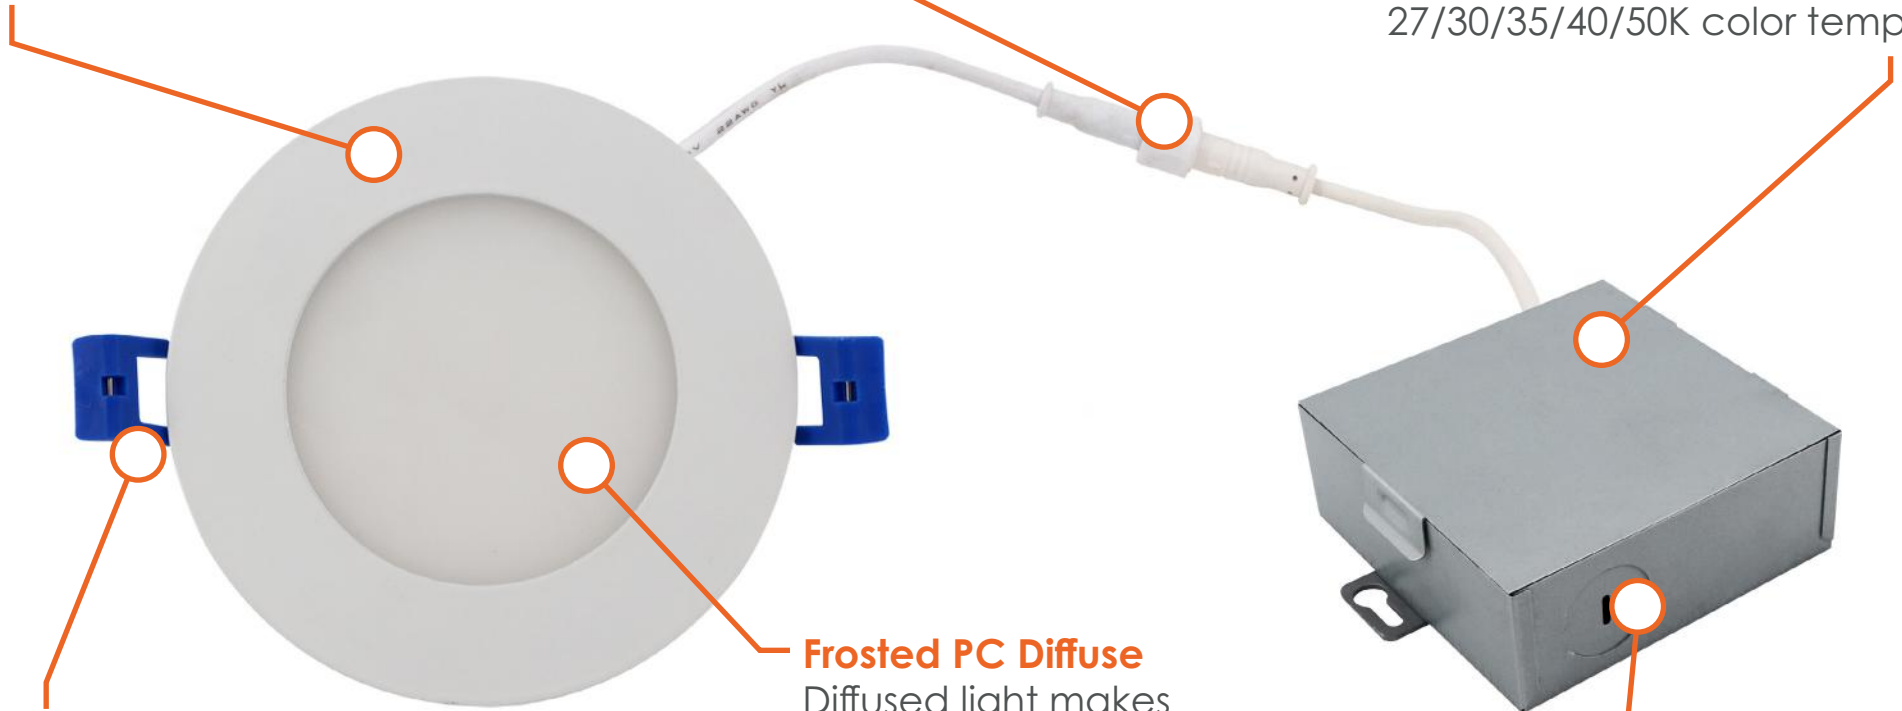

Project: _____
 Part#: _____
 Type: _____

EXT SnapTrim Downlight

5CCT Selectable: 27/30/35/40/50K

4-6" Round

4-6" Square

EnVision LED has developed a line of super slim LED downlights that eliminate the need for a can. The external remote junction box mounts inside the ceiling and the fixture is IC Rated. EnVisions EXT SnapTrim downlights feature three interchangeable trims, including black, bronze, and brushed nickel. By reducing material cost and installation time, the EnVision SnapTrim is the ideal retrofit or new construction recessed lighting solution yet. Simply cut a hole in the ceiling, power the J-Box to the wall switch, and "snap" the trim flush. Now with 5 adjustable color temperatures, this fixture is like 5 different fixtures in one!

See pg. 4 for full list of accessories

FEATURES

Durable Aluminum Body

Eliminate heat with a die-cast aluminum heat sink

Quick Connect

Extend distance between driver and fixture

5-Color Selectable

Easily switch between 27/30/35/40/50K color temp

Frosted PC Diffuse

Diffused light makes the recessed downlight easy on the eyes

Knockout

1/2" Knockout makes it easy to connect power to the driver

Easy Installation

Tension spring clips make for an easy install

INSTALLATION

The slim panel LED redefines recessed downlighting installations. With the narrow design and remote driver box, the panel LED can be installed in confined, hard to reach spaces such as closets, bathrooms, hallways, stairwells, outside soffits and other areas that would have been nearly impossible with traditional recessed housings.