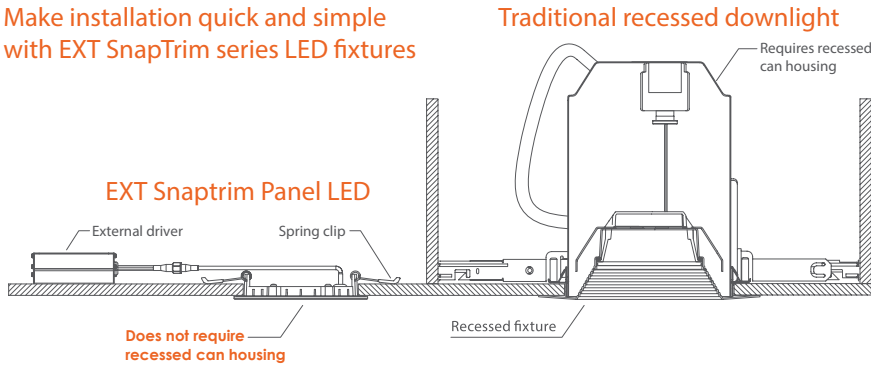

INSTALLATION

The slim panel LED redefines recessed downlighting installations. With the narrow design and remote driver box, the panel LED can be installed in confined, hard to reach spaces such as closets, bathrooms, hallways, stairwells, outside soffits and other areas that would have been nearly impossible with traditional recessed housings.

Make installation quick and simple with EXT SnapTrim series LED fixtures

DIMMER COMPATIBILITY				
Brand	Series	Model	Load	Dimmability
Lutron	Ariadni	AYCL-153P	150W	OK
	Diva	DV-600PR	600W	OK
	Diva	DVCL-153P	150W	OK
	Maestro	MACL-153MH	600W	OK
	Maestro Wireless	MRF2-6CL	150W	OK
	Rotary	D-600P	600W	OK
	Electronic(ELV)	NTELV-300P	600W	OK
	Skylark	S-600P	600W	OK
	Skylark Contour	CT-600P	600W	OK
	Skylark Contour	CTCL-153P	150W	OK
Leviton	Toggle	TG-600P	600W	OK
	Toggle	TGCL-153P	150W	OK
	Sureslide	6633	600W	OK
	Sureslide Decora	6674	600W	OK
Legrand	Trimatron	6672	600W	OK
	Sureslide	6613	600W	OK
Cooper	Adorne	DLV 703	700W	OK
	Harmony	H703PTW	700W	OK
Cooper	Aspire	9530	1000W	OK
	Devine	DAL03P	300W	OK

DIMENSIONS

4" Round