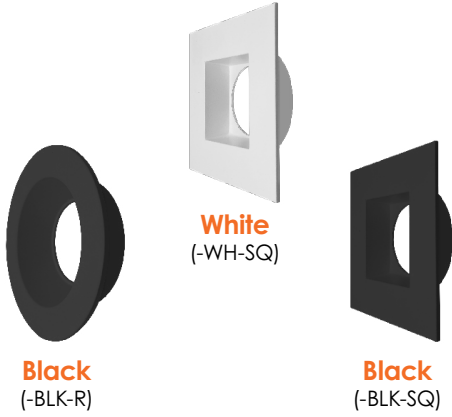

1. Field installable. Lasts 90 minutes

Specs and model numbers are subject to change with or without notice.

FEATURES

DIMENSIONS

SnapTrim-Line: 3" Regressed Downlights

5-CCT Selectable

ACCESSORIES

Black
(-BLK-R)