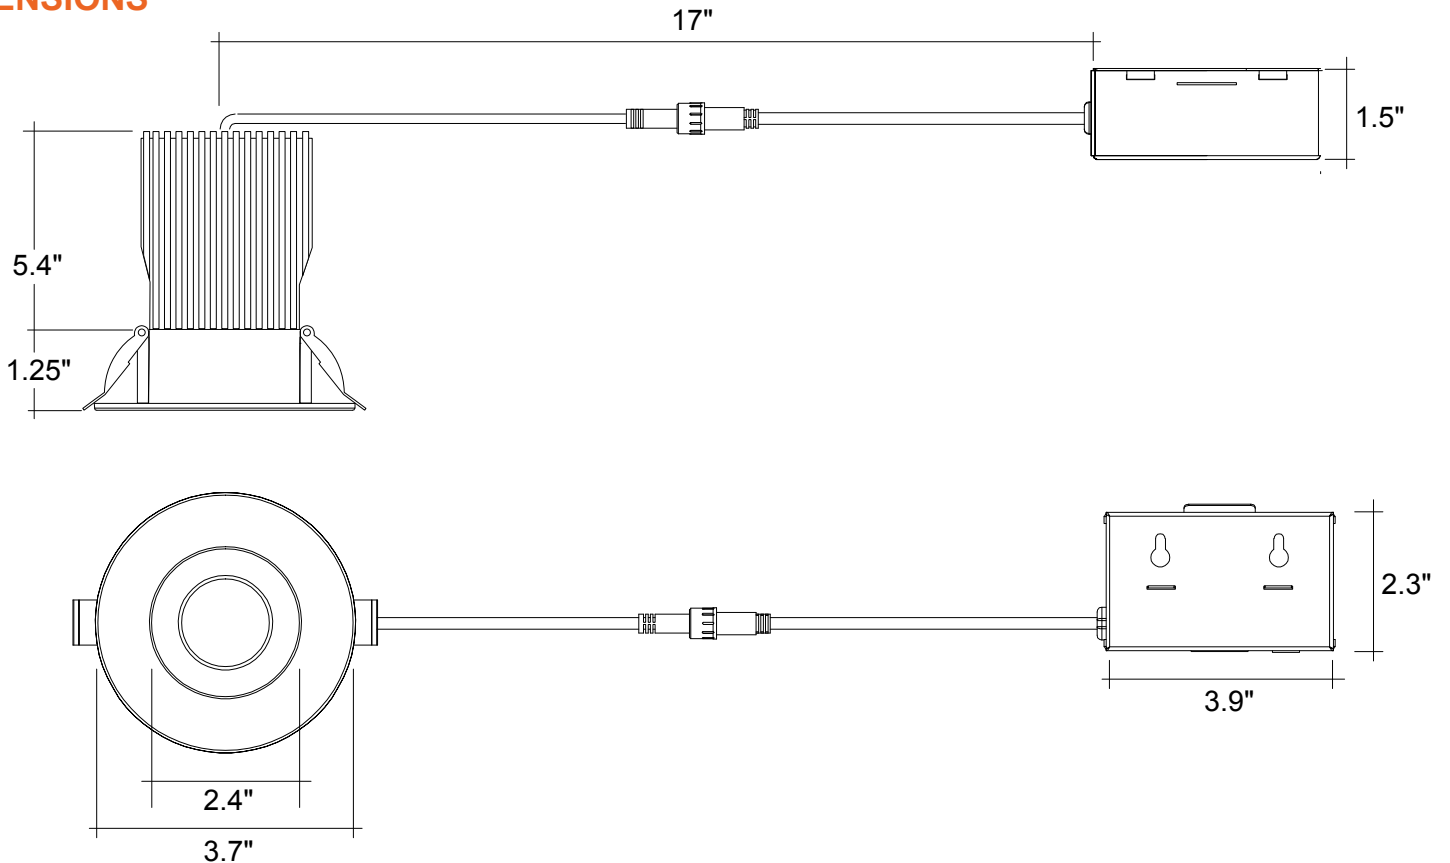

Trim Options	New Construction Plates	Extension Cables	Emergency Backup ¹ (field install)
DLJBX-3RG-TRIM -WH-SQ	CUNV-NC-ICAT-7H	JBX-EXT-6'-2PIN	LED-EMB-25W-HV -0/10V-2P
White Square	Universal Plate with Hanging Bars	6' Extension	Up to 24W fixtures
DLJBX-3RG-TRIM -BLK-R	CUNV-JBX-RI-XL	JBX-EXT-10'-2PIN	
Black Round	Universal Rough In Plate Extra Long	10' Extension	
DLJBX-3RG-TRIM -BLK-SQ		JBX-EXT-12'-2PIN	
Black Square		12' Extension	

1. Field installable. Lasts 90 minutes

Specs and model numbers are subject to change with or without notice.

FEATURES

DIMENSIONS

SnapTrim-Line: 3" Regressed Downlights

5-CCT Selectable

ACCESSORIES

Black
(-BLK-R)