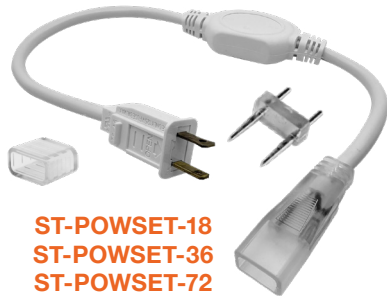

FEATURES

ST-POWSET-18
ST-POWSET-36
ST-POWSET-72