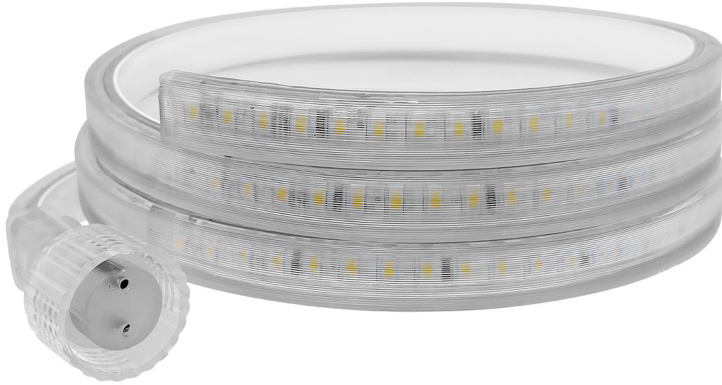

120V Architectural Striplight

Cuttable Every 18"

Our ARC FLEX striplight is our highest grade 120V strip light to date! Rolls are sold in 100' reels or may be custom cut every 18". With a wide range of accessories available, cut, jump, & flex the tape into numerous residential and commercial applications.

Detail Specifications:

- IP Rating: Wet Location IP65
- Not submersible
- Beam Angle: 180°
- Chip: SMD 2835, R9 >50, CRI >90
- 3 Step MacAdam Ellipses
- Wattage: 4W per foot
- Operating Temperature: -40° - 122° F
- Lens: Clear acrylic with optics
- Average life (L70) of 50,000 hours

Applications:

- Cove Lighting
- Trees
- Under & Over Cabinet
- Outdoor Corridors
- Residential & Commercial

Product Information:

- Cuttable every 18 inches with 150 feet maximum run
- Fully dimmable with no transformer needed
- Ribbed lens for glare reduction
- Photocell is included with an on/off switch
- Instant-On to full brightness
- Select-n-Switch Technology: 3-CCT + 3-Power Selectable

Certifications:

- ETL Listed for USA
- ROHS Compliant
- Approved for CA T24
- 5 Year Limited Warranty
- FCC CFR 47, GCC Part 15, Subpart B:2017

Quick Ship Head Options

1 100' Rolls + 18" Power Cord

ST-2835-120V-4W-30K
3000K
ST-2835-120V-4W-40K
4000K
ST-2835-120V-4W-50K
5000K