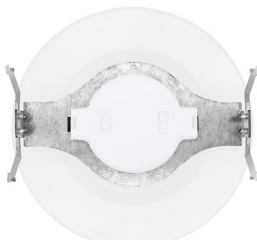

ACCESSORIES

Model	Voltage	Watts	Lumens	Color	CRI
LED-RDL-4-PC-CCT-WH-SM	120V	8/10/12w	560/680/800lm	27/30/35/40/50K	>90
LED-RDL-5/6-PC-CCT-WH-SM	120V	12/15/18w	900/1100/1300lm	27/30/35/40/50K	>90

4" TRIMS

Accessory Model	Accessory Description
RDL-TRIM-4-BLK-SM	4" Black Snap-On Trim Smooth
RDL-TRIM-4-BZ-SM	4" Bronze Snap-On Trim Smooth
RDL-TRIM-4-BN-SM	4" Brushed Nickel Snap-On Trim Smooth
RDL-TRIM-4-BLK-BFL	4" Black Snap-On Trim Baffle
RDL-TRIM-4-BZ-BFL	4" Bronze Snap-On Trim Baffle
RDL-TRIM-4-BN-BFL	4" Brushed Nickel Snap-On Trim Baffle
RDL-TRIM-4-WH-BFL	4" White Snap-On Trim Baffle

5/6" TRIMS

Accessory Model	Accessory Description
RDL-TRIM-5/6-BLK-SM	5/6" Black Snap-On Trim Smooth
RDL-TRIM-5/6-BZ-SM	5/6" Bronze Snap-On Trim Smooth
RDL-TRIM-5/6-BN-SM	5/6" Brushed Nickel Snap-On Trim Smooth
RDL-TRIM-5/6-BLK-BFL	5/6" Black Snap-On Trim Baffle
RDL-TRIM-5/6-BZ-BFL	5/6" Bronze Snap-On Trim Baffle
RDL-TRIM-5/6-BN-BFL	5/6" Brushed Nickel Snap-On Trim Baffle
RDL-TRIM-5/6-WH-BFL	5/6" White Snap-On Trim Baffle

HOUSING & CANS

Model	Voltage	Description
C4-NC-ICAT-LED	120-277V	4" IC Rated Can (New Construction)
C4-RM-ICAT-LED	120-277V	4" IC Rated Can (Remodel)
C6-NC-ICAT-LED	120-277V	6" IC Rated Can (New Construction)
C6-RM-ICAT-LED	120-277V	6" IC Rated Can (Remodel)

FIRE RATED HOUSING & CANS

Model	Voltage	Description
C4-NC-ICAT-LED-FR	120-277V	4" Fire Rated IC Can (New Construction)
C6-NC-ICAT-LED-FR	120-277V	6" Fire Rated IC Can (New Construction)

BATTERY BACK-UP

Accessory	Description
LED-EMB-25W-HV-0/10V-2P	Up to 24W fixtures

TENSION CLIP

Accessory	Description
RDL-6CLIP	5/6": Tension clip for use in old housings

TESTED COMPATIBLE DIMMERS