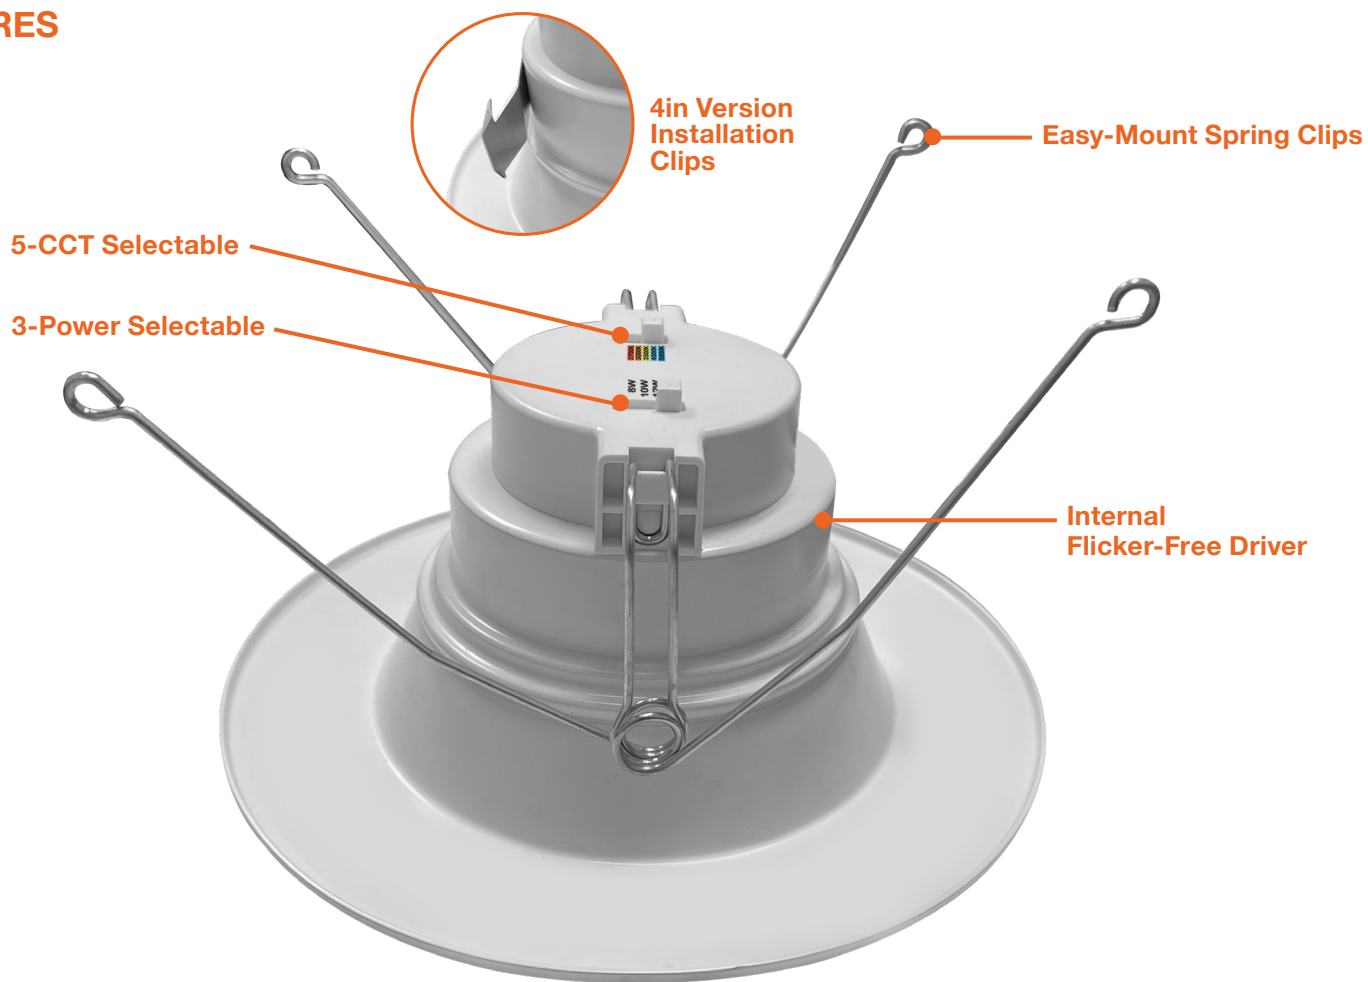

FEATURES

MEASUREMENTS