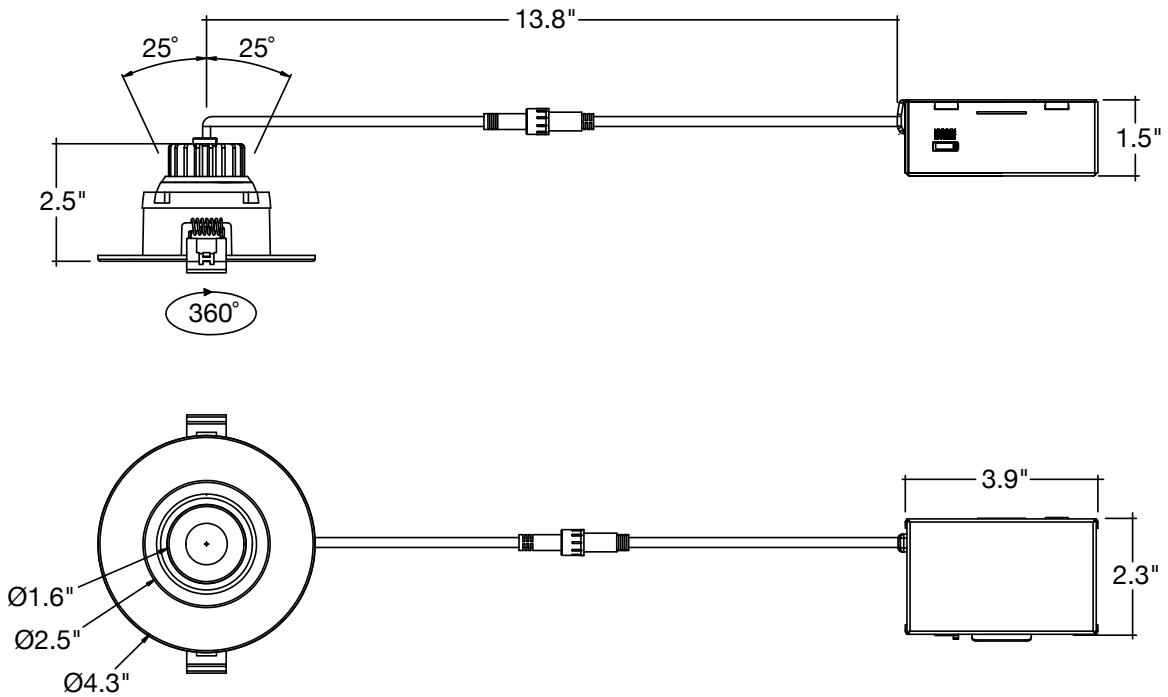

Certifications:

- ETL Listed for USA and CA
- CA Title 24 JA8-2022 CEC Listed
- 5 Year Limited Warranty
- FCC CFR 47, GCC Part 15, Subpart B:2017
- IC Rated and ASTM-E283 Air-Tight

Series	Beam Angle	Emergency
LED-DLJBX-ADJ-3RG-8W-5CCT-WH-R White Round Trim	(Blank) 38° Degree 24D	(Blank) No Emergency Backup
LED-DLJBX-ADJ-3RG-8W-5CCT-BLK-R Black Round Trim	24° Degree 60D	EMB Emergency Backup
LED-DLJBX-ADJ-3RG-8W-5CCT-WH-SQ White Square Trim	60° Degree	
LED-DLJBX-ADJ-3RG-8W-5CCT-BLK-SQ Black Square Trim		

Optional Accessories (Order Separately)

New Construction Plates	Extension Cables	Emergency Backup 1 (field install)	Optics
CUNV-NC-ICAT-7H Universal Plate with Hanging Bars	JBX-EXT-6'-2PIN 6' Extension	LED-EMB-25W-HV-0/10V-2P Up to 24W fixtures	OPTIC-42X14-24D 24 Degree Field Install Lens
CUNV-JBX-RI-XL Universal Rough In Plate Extra Long	JBX-EXT-10'-2PIN 10' Extension		OPTIC-42X14-60D 60 Degree Field Install Lens
	JBX-EXT-12'-2PIN 12' Extension		

1. Field installable.
Lasts 90 minutes

Specs and model numbers are subject to change with or without notice.

FEATURES

DIMENSIONS

ACCESSORIES

CUNV-NC-ICAT-7H
Universal Pre-Mounting Plate
13 7/8" x 15 1/8"

CUNV-JBX-RI-XL
7" x 26"