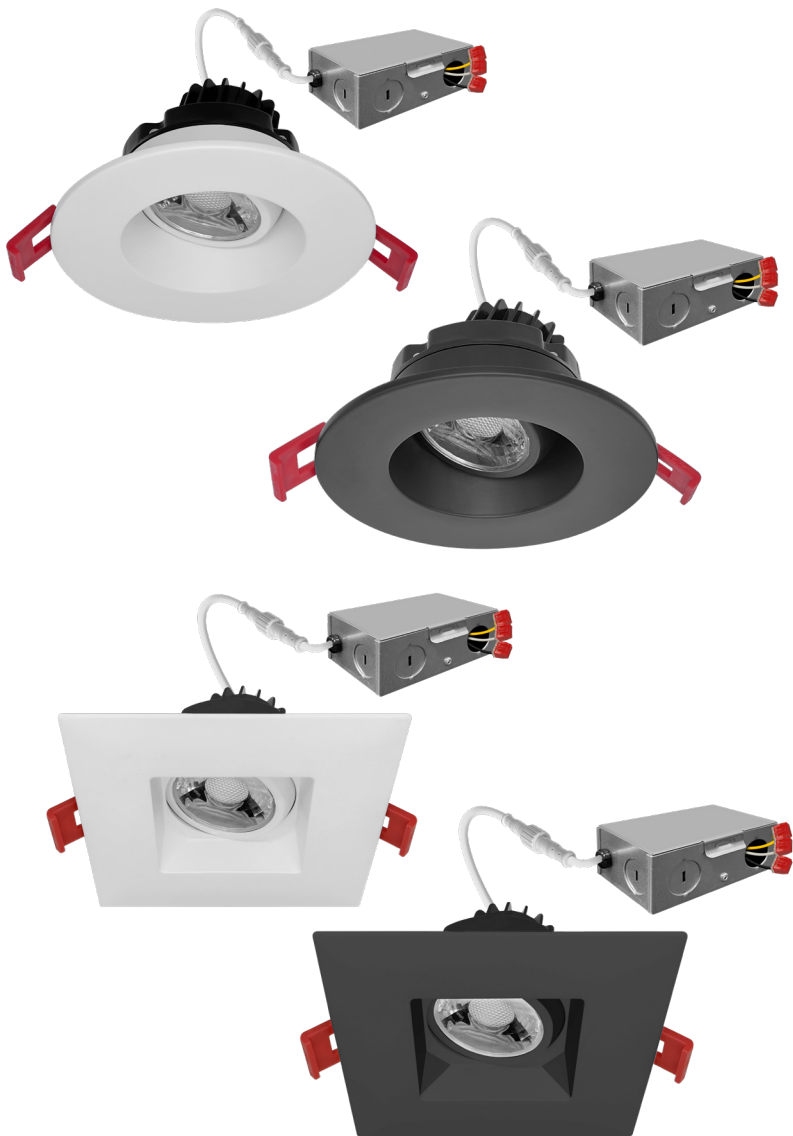

3" Regressed Gimbal Downlight: SnapTrim-Line Canless Series

Detail Specifications:

- Finish: White, Black, Custom
- IP54 Wet Location Rated
- 8W 500 Lumens
- Beam Angle: 38° standard, other options available
- Chip: COB Chip, R9 >50, CRI >90
- 3 Step MacAdam Ellipses
- Operating Temperature: -40° - 114° F
- Lens: Clear, non-yellowing
- Average life (L70) of 50,000 hours

Applications:

- General Recessed Lighting
- Residential & Multifamily
- Office and Meeting Rooms
- Education, Healthcare, Retail, Hospitality

Product Information:

- 5-CCT Selectable: 27/30/35/40/50K
- Metal housing and trim for better heat dissipation
- Optional emergency backup available: delivers full lumens in EM mode up to 25W
- SnapTrim Canless: Spring clips with remote j-box eliminates can

Driver Options:

- 120V Triac Dimmable
- Built in 2.5Kv Surge Protector
- Flicker Free

Mounting & Installation:

- Cut Out Dimension: 3-3/8"
- Optional new construction plate available
- This fixture does not fit into a recessed can
- No housing needed in remodel applications, tension clips mount into 1/2" to 1.5" thick ceiling
- Can be removed from below the ceiling for service or replacement
- Pre-wired junction box with circuit wiring built in (3 in/ 3 out)

1. Field installable.
Lasts 90 minutes

Specs and model numbers are subject to change with or without notice.

FEATURES

DIMENSIONS

ACCESSORIES

CUNV-NC-ICAT-7H
Universal Pre-Mounting Plate
13 7/8" x 15 1/8"

CUNV-JBX-RI-XL
7" x 26"