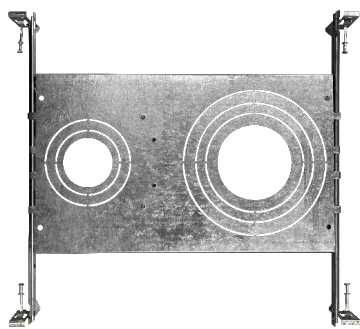

Optional Accessories (Order Separately)

New Construction Plates	Extension Cables	Emergency Backup 1 (field install)	Optics
CUNV-NC-ICAT-7H Universal Plate with Hanging Bars	JBX-EXT-6'-2PIN 6' Extension	LED-EMB-25W-HV-0/10V-2P Up to 24W fixtures	OPTIC-42X14-24D 24 Degree Field Install Lens
CUNV-JBX-RI-XL Universal Rough In Plate Extra Long	JBX-EXT-10'-2PIN 10' Extension		OPTIC-42X14-60D 60 Degree Field Install Lens
	JBX-EXT-12'-2PIN 12' Extension		

1. Field installable.
Lasts 90 minutes

Specs and model numbers are subject to change with or without notice.

FEATURES

DIMENSIONS

ACCESSORIES

CUNV-NC-ICAT-7H
Universal Pre-Mounting Plate
13 7/8" x 15 1/8"

CUNV-JBX-RI-XL
7" x 26"