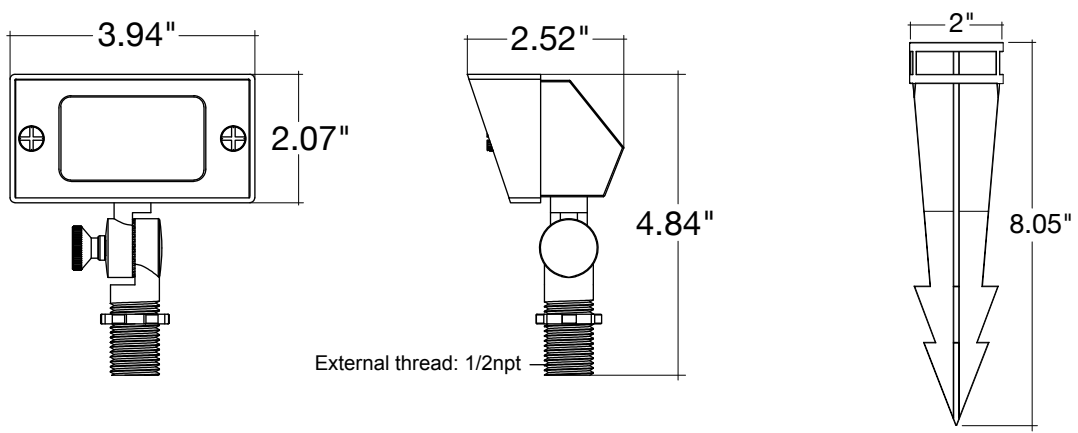

DIMENSIONS