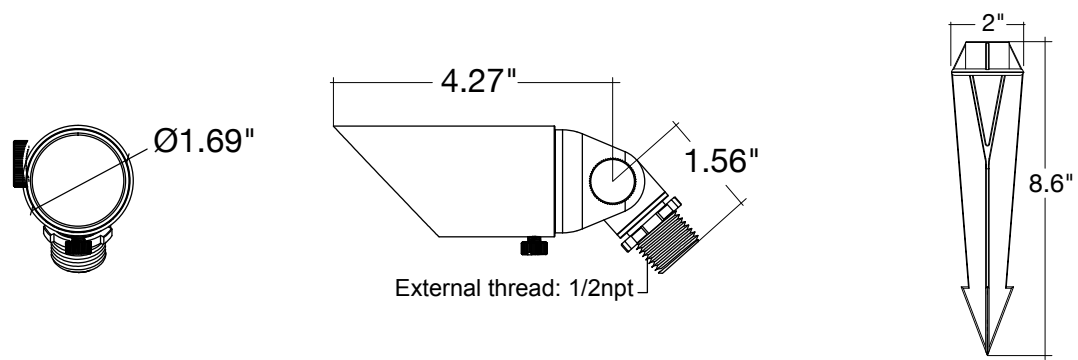

DIMENSIONS