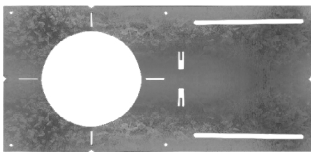

## ACCESSORIES

4-WH-BFL 4-BLK-SM 4-BLK-BFL 4-BZ-SM 4-BZ-BFL

4-BN-SM 4-BN-BFL

5/6-WH-BFL 5/6-BLK-SM 5/6-BLK-BFL 5/6-BZ-SM 5/6-BRZ-BFL

5/6-BN-SM 5/6-BN-BFL

**CUNV-NC-ICAT-7H**  
Universal Pre-Mounting Plate  
13 7/8" x 15 1/8"