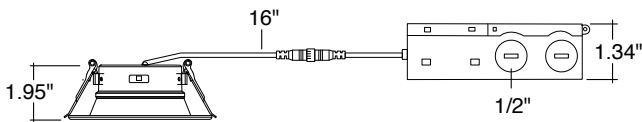

1. Field installable. Lasts 90 minutes.

Specs and model numbers are subject to change with or without notice.

**FEATURES**

**MEASUREMENTS**