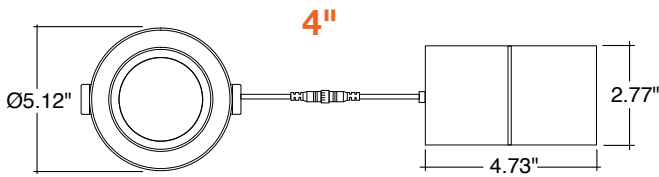

MEASUREMENTS