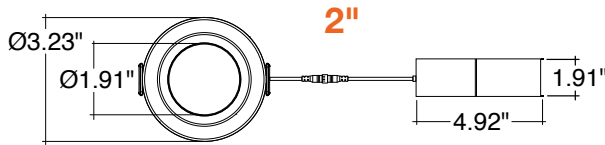

MEASUREMENTS