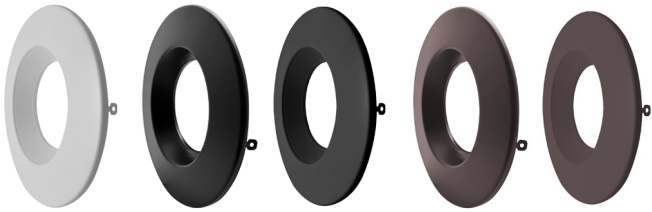

# 2"/4"/ 6" LED External J-Box Downlight Canless Series

**Detail Specifications:**

- Finish: White Smooth Standard
- Black, Bronze, Brushed Nickel (Smooth & Baffle options)
- Wet Location Rated
- Beam Angle: 100°
- Chip: SMD 2835, R9 >50, CRI >90
- 3 Step MacAdam Ellipses
- Operating Temperature: -40° - 114° F
- Lens: Frosted PC, non-yellowing
- Average life (L70) of 50,000 hours

## ACCESSORIES

4-WH-BFL 4-BLK-SM 4-BLK-BFL 4-BZ-SM 4-BZ-BFL

4-BN-SM 4-BN-BFL

5/6-WH-BFL 5/6-BLK-SM 5/6-BLK-BFL 5/6-BZ-SM 5/6-BRZ-BFL

5/6-BN-SM 5/6-BN-BFL

**CUNV-NC-ICAT-7H**  
Universal Pre-Mounting Plate  
13 7/8" x 15 1/8"