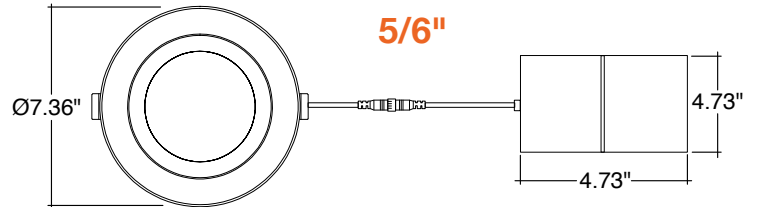

MEASUREMENTS