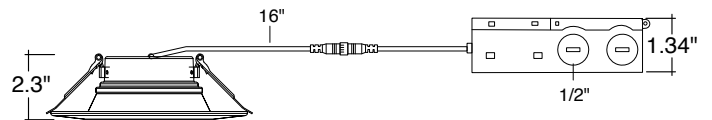

1. Field installable. Lasts 90 minutes.

Specs and model numbers are subject to change with or without notice.

**FEATURES**

**MEASUREMENTS**