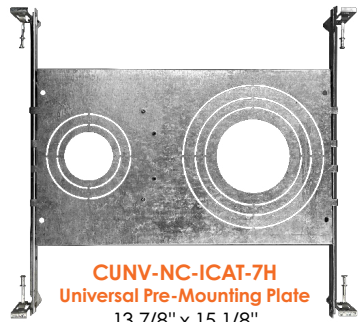

## ACCESSORIES

4-WH-BFL 4-BLK-SM 4-BLK-BFL 4-BZ-SM 4-BZ-BFL

4-BN-SM 4-BN-BFL

5/6-WH-BFL 5/6-BLK-SM 5/6-BLK-BFL 5/6-BZ-SM 5/6-BRZ-BFL

5/6-BN-SM 5/6-BN-BFL

**CUNV-NC-ICAT-7H**  
Universal Pre-Mounting Plate  
13 7/8" x 15 1/8"