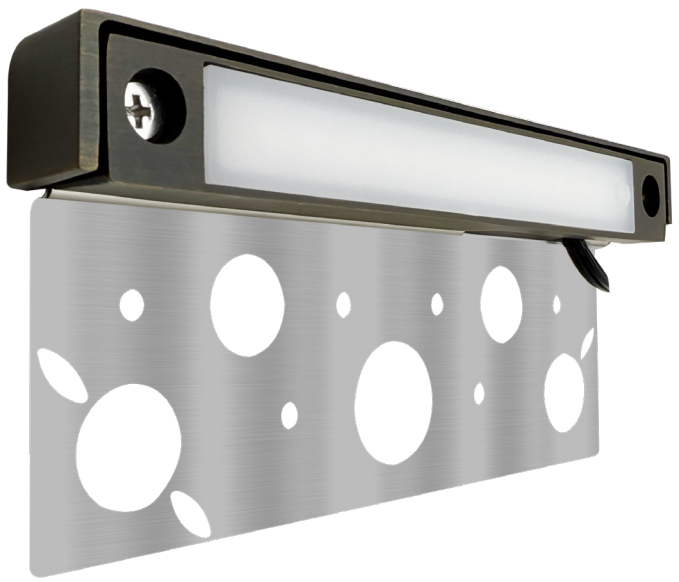

**Low Voltage: Hardscape (Replaceable)**  
 Aluminum Housing– Integrated LED  
 RGB + 5-CCT

- Detail Specifications:**
- Housing: Aluminum
  - Housing: Corrosion Resistant Solid Brass
  - Lamp Type: LED Integrated RGB + 5-CCT: 27/30/35/40/50k
  - Push button on lens
  - IP Rating: Wet Location IP65
  - Lens: Frosted glass

- Applications:**
- Landscape
  - Walkways & Pathways
  - Security Lighting
  - Hospitality, Multi-Family
  - Outdoor Corridors
  - General Outdoor Lighting
  - Residential, Commercial

- Product Information:**
- Heat resistant glass lens
  - Water tight silicone ring for waterproofing
  - Rotatable design
  - Replaceable module for easy maintenance
  - Packaging: Retail color box
  - Master Box Quantity:
    - 4": 40
    - 7": 30
    - 12": 20

- Driver Options:**
- Compatible with 12V Low Voltage Drivers
  - 9-17V

- Mounting & Installations:**
- Wire: 6' (72") SPT-1W 18 gauge wire lead
  - Install as downlight or uplight
  - Aluminum pipe with 1/2" knuckle stem