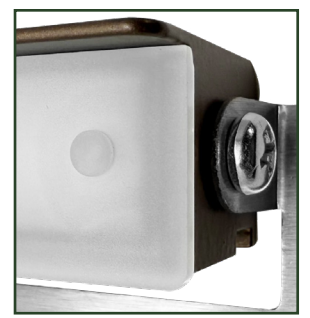

FEATURES

5-CCT Selectable Push Button