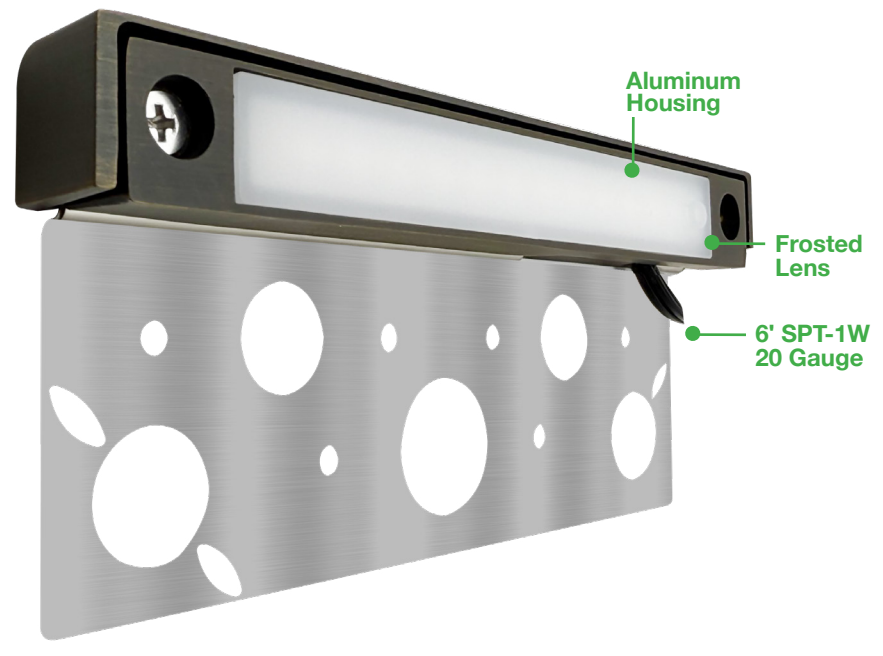

FEATURES

5-CCT Selectable Push Button