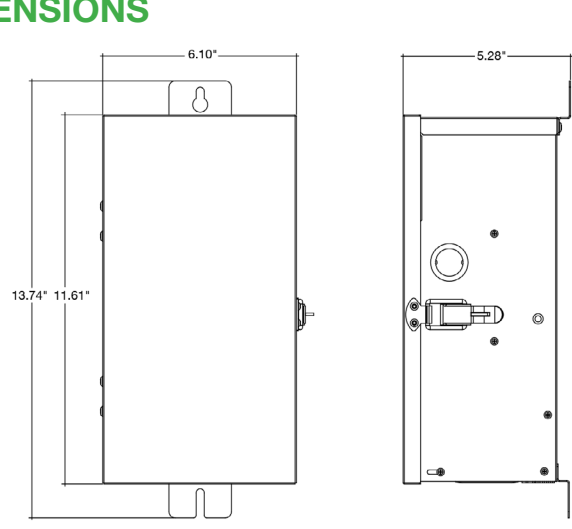

- Product Information:**
- Heat resistant housing
 - Mounting holes located at the top
 - Water tight
 - Photocell receptacle included
 - Power port inside included for timer
 - Master Box Quantity: 1

Specs and model numbers are subject to change with or without notice. Customization of product is available.

FEATURES

BOTTOM

Wall Stand & 4 Knockouts

150W

300W

600W

DIMENSIONS