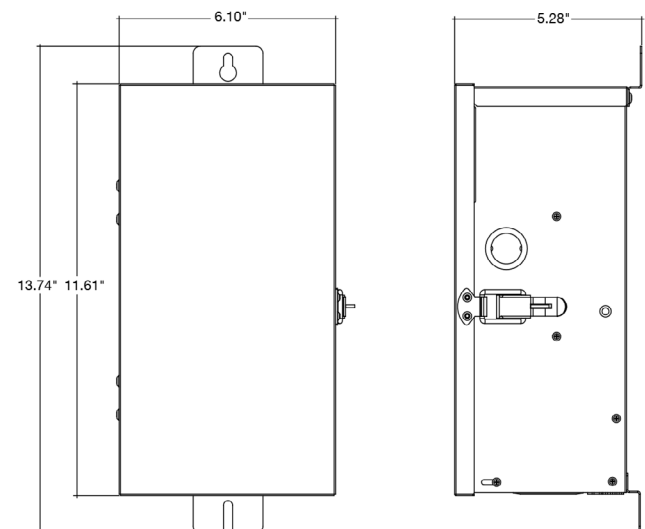

FEATURES

BOTTOM

DIMENSIONS

600W