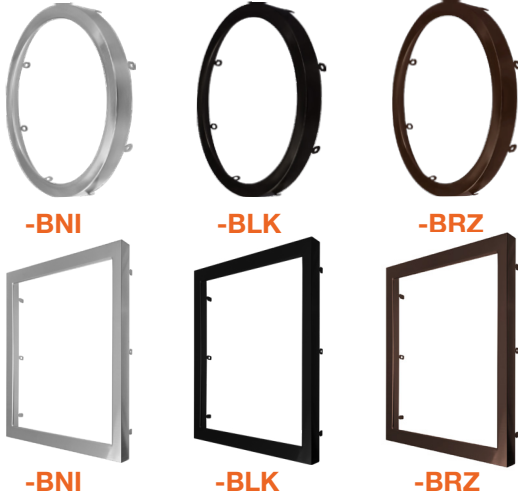

### Optional Accessories (Order Separately)

Round Trims	Square Trims	Recessed Can Converter	Emergency Backup	Pendant Stem Mount
SLDSKR-5-TRIM-BLK 5" Round Black	SLDSKSQ-5-TRIM-BLK 5" Square Black	SLDSK-4CLIP 4" Recessed Can Converter for 5" fixtures	SLDSKR-7-EMB-UNV Surface mount pancake EMB	STM-JBX-6-WH 6" Stem Mount (Adjustable length) White Finish
SLDSKR-5-TRIM-BRZ 5" Round Bronze	SLDSKSQ-5-TRIM-BRZ 5" Square Bronze	SLDSK-7-6CLIP 6" Recessed Can Converter for 7" fixtures	SLDSKR-7-EMB-EMPTY-UNV Empty surface mount pancake EMB	STM-JBX-6-BLK 6" Stem Mount (Adjustable length) Black Finish
SLDSKR-5-TRIM-BNI 5" Round Brushed Nickel	SLDSKSQ-5-TRIM-BNI 5" Square Brushed Nickel	SLDSK-12-6CLIP 6" Recessed Can Converter for 12" fixtures	SLDSKR-12-EMB-UNV Surface mount pancake EMB	
SLDSKR-7-TRIM-BLK 7" Round Black	SLDSKSQ-7-TRIM-BLK 7" Square Black		SLDSKR-12-EMB-EMPTY-UNV Empty surface mount pancake EMB	
SLDSKR-7-TRIM-BRZ 7" Round Bronze	SLDSKSQ-7-TRIM-BRZ 7" Square Bronze		LED-EMB-25W-HV-2P For fixtures up to 25W	
SLDSKR-7-TRIM-BNI 7" Round Brushed Nickel	SLDSKSQ-7-TRIM-BNI 7" Square Brushed Nickel			
SLDSKR-12-TRIM-BLK 12" Round Black	SLDSKSQ-12-TRIM-BLK 12" Square Black			
SLDSKR-12-TRIM-BRZ 12" Round Bronze	SLDSKSQ-12-TRIM-BRZ 12" Square Bronze			
SLDSKR-12-TRIM-BNI 12" Round Brushed Nickel	SLDSKSQ-12-TRIM-BNI 12" Square Brushed Nickel			

Specs and model numbers are subject to change with or without notice.

**FEATURES**

**DIMENSIONS**

**CLIP-ON TRIMS - 5" / 7" / 12"**

**ACCESSORIES**

**SLDSKR-7-EMB-UNV**      **SLDSKR-7-EMB-EMPTY-UNV**  
**SLDSKR-12-EMB-UNV**    **SLDSKR-12-EMB-EMPTY-UNV**