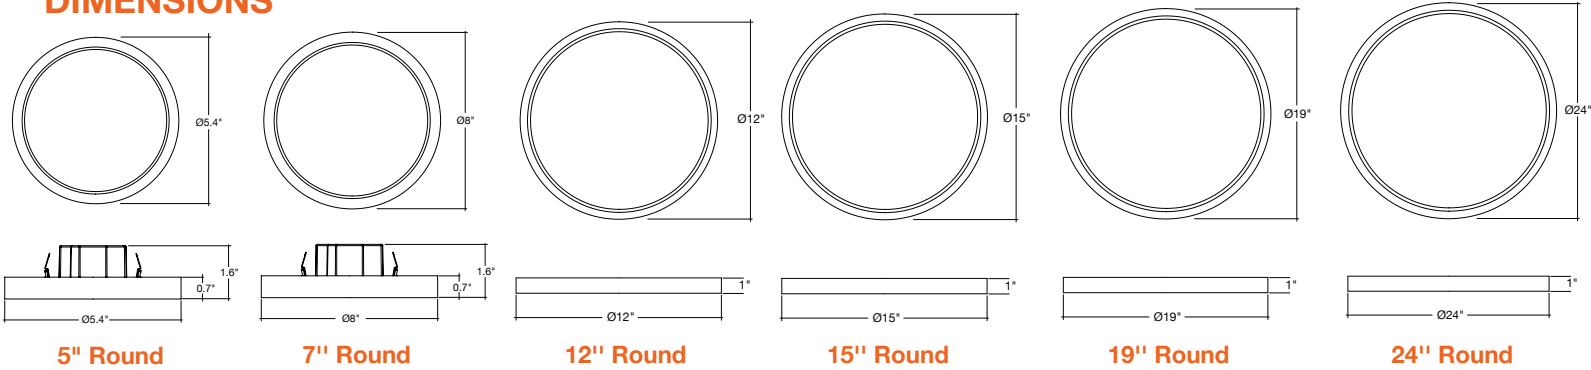

### Optional Accessories (Order Separately)

Round Trims	Square Trims	Recessed Can Converter	Emergency Backup	Pendant Stem Mount
SLDSKR-5-TRIM-BLK 5" Round Black	SLDSKSQ-5-TRIM-BLK 5" Square Black	SLDSK-4CLIP 4" Recessed Can Converter for 5" fixtures	SLDSKR-7-EMB-UNV Surface mount pancake EMB	STM-JBX-6-WH 6" Stem Mount (Adjustable length) White Finish
SLDSKR-5-TRIM-BRZ 5" Round Bronze	SLDSKSQ-5-TRIM-BRZ 5" Square Bronze	SLDSK-7-6CLIP 6" Recessed Can Converter for 7" fixtures	SLDSKR-7-EMB-EMPTY-UNV Empty surface mount pancake EMB	STM-JBX-6-BLK 6" Stem Mount (Adjustable length) Black Finish
SLDSKR-5-TRIM-BNI 5" Round Brushed Nickel	SLDSKSQ-5-TRIM-BNI 5" Square Brushed Nickel	SLDSK-12-6CLIP 6" Recessed Can Converter for 12" fixtures	SLDSKR-12-EMB-UNV Surface mount pancake EMB	
SLDSKR-7-TRIM-BLK 7" Round Black	SLDSKSQ-7-TRIM-BLK 7" Square Black		SLDSKR-12-EMB-EMPTY-UNV Empty surface mount pancake EMB	
SLDSKR-7-TRIM-BRZ 7" Round Bronze	SLDSKSQ-7-TRIM-BRZ 7" Square Bronze		LED-EMB-25W-HV-2P For fixtures up to 25W	
SLDSKR-7-TRIM-BNI 7" Round Brushed Nickel	SLDSKSQ-7-TRIM-BNI 7" Square Brushed Nickel			
SLDSKR-12-TRIM-BLK 12" Round Black	SLDSKSQ-12-TRIM-BLK 12" Square Black			
SLDSKR-12-TRIM-BRZ 12" Round Bronze	SLDSKSQ-12-TRIM-BRZ 12" Square Bronze			
SLDSKR-12-TRIM-BNI 12" Round Brushed Nickel	SLDSKSQ-12-TRIM-BNI 12" Square Brushed Nickel			

Specs and model numbers are subject to change with or without notice.

**FEATURES**

**DIMENSIONS**

**CLIP-ON TRIMS - 5" / 7" / 12"**

**ACCESSORIES**

**SLDSKR-7-EMB-UNV**      **SLDSKR-7-EMB-EMPTY-UNV**  
**SLDSKR-12-EMB-UNV**    **SLDSKR-12-EMB-EMPTY-UNV**