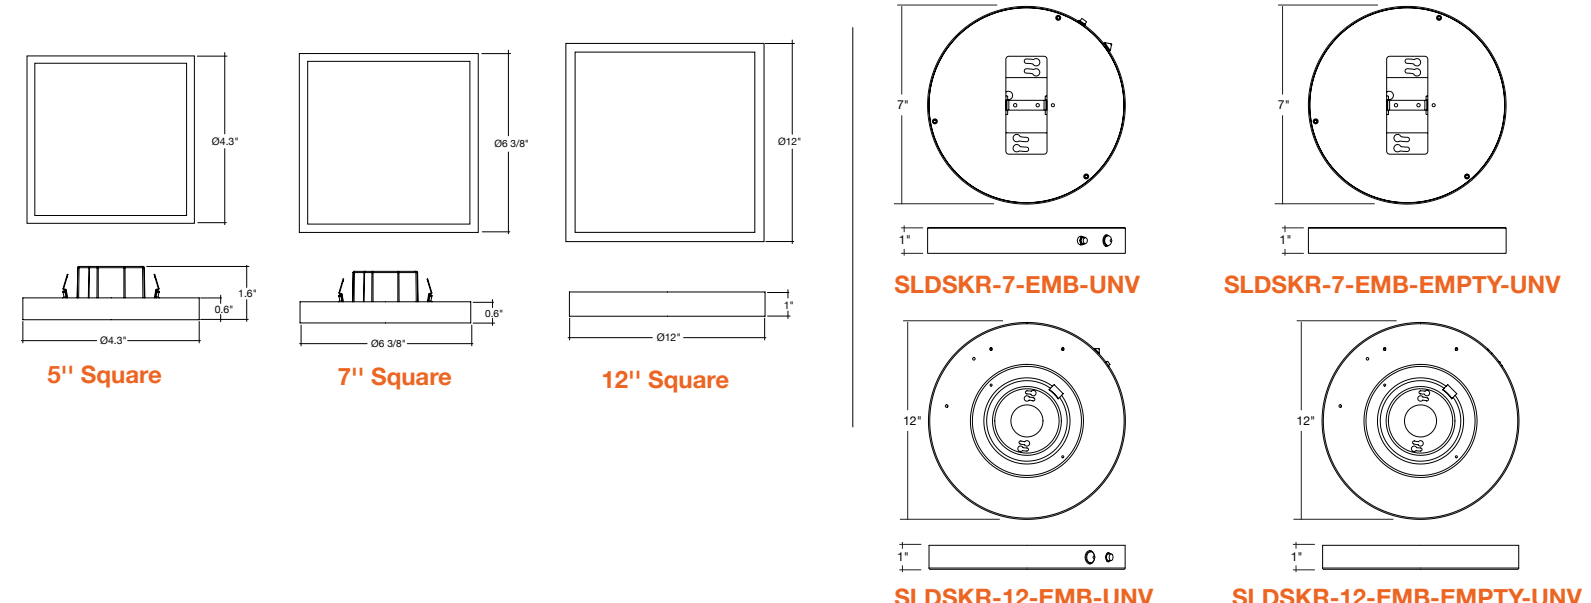

### Optional Accessories (Order Separately)

Round Trims	Square Trims	Recessed Can Converter	Emergency Backup	Pendant Stem Mount
SLDSKR-5-TRIM-BLK 5" Round Black	SLDSKSQ-5-TRIM-BLK 5" Square Black	SLDSK-4CLIP 4" Recessed Can Converter for 5" fixtures	SLDSKR-7-EMB-UNV Surface mount pancake EMB	STM-JBX-6-WH 6" Stem Mount (Adjustable length) White Finish
SLDSKR-5-TRIM-BRZ 5" Round Bronze	SLDSKSQ-5-TRIM-BRZ 5" Square Bronze	SLDSK-7-6CLIP 6" Recessed Can Converter for 7" fixtures	SLDSKR-7-EMB-EMPTY-UNV Empty surface mount pancake EMB	STM-JBX-6-BLK 6" Stem Mount (Adjustable length) Black Finish
SLDSKR-5-TRIM-BNI 5" Round Brushed Nickel	SLDSKSQ-5-TRIM-BNI 5" Square Brushed Nickel	SLDSK-12-6CLIP 6" Recessed Can Converter for 12" fixtures	SLDSKR-12-EMB-UNV Surface mount pancake EMB	
SLDSKR-7-TRIM-BLK 7" Round Black	SLDSKSQ-7-TRIM-BLK 7" Square Black		SLDSKR-12-EMB-EMPTY-UNV Empty surface mount pancake EMB	
SLDSKR-7-TRIM-BRZ 7" Round Bronze	SLDSKSQ-7-TRIM-BRZ 7" Square Bronze		LED-EMB-25W-HV-2P For fixtures up to 25W	
SLDSKR-7-TRIM-BNI 7" Round Brushed Nickel	SLDSKSQ-7-TRIM-BNI 7" Square Brushed Nickel			
SLDSKR-12-TRIM-BLK 12" Round Black	SLDSKSQ-12-TRIM-BLK 12" Square Black			
SLDSKR-12-TRIM-BRZ 12" Round Bronze	SLDSKSQ-12-TRIM-BRZ 12" Square Bronze			
SLDSKR-12-TRIM-BNI 12" Round Brushed Nickel	SLDSKSQ-12-TRIM-BNI 12" Square Brushed Nickel			

Specs and model numbers are subject to change with or without notice.

**FEATURES**

**DIMENSIONS**

**CLIP-ON TRIMS - 5" / 7" / 12"**

**ACCESSORIES**

**SLDSKR-7-EMB-UNV**      **SLDSKR-7-EMB-EMPTY-UNV**  
**SLDSKR-12-EMB-UNV**    **SLDSKR-12-EMB-EMPTY-UNV**