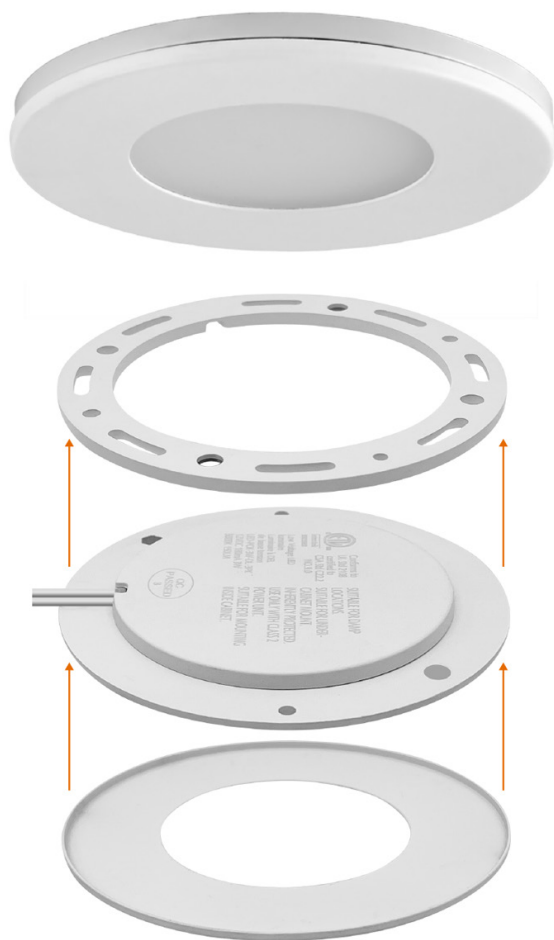

Undercabinet Puck Lights

Interchangeable Trims

Detail Specifications:

- Finish: White Standard
 - Trim options: Black, bronze, brushed nickel, silver, copper
- IP Rating: Indoor Use IP20
- Lumens: 300
- Beam Angle: 180°
- Chip: SMD 2835, R9 >50, CRI >80
- Material: plastic surface mount, iron trim, PMMA lens
- Operating Temperature: -4° - 114° F
- Direction: Horizontal or Vertical

Applications:

- Under Cabinet
- Over Cabinet
- Displays
- Indoor Use

Product Information:

- Sturdy di-cast aluminum housing finished with corrosion free powder coat
- Ultra slim profile, only 0.27" thick
- Interchangeable trim finishes (white included)

Driver Options:

- 12V or 24V DC available
- For use with constant voltage transformer

Mounting & Installation:

- Recess mounted (2.25" hole)
- Surface mounted (ring included)
- 39" split wire leads and jumper connectors for easy daisy chain
- View installation guide for more details

Specs and model numbers are subject to change with or without notice

FEATURES

DIMENSIONS

Undercabinet Puck Lights

Interchangeable Trims

Fixture Model	Voltage	Watts	Lumens	Color	CRI
LED-PCK-3W-27K-12V	12V	3w	300	2700k	>90
LED-PCK-3W-30K-12V	12V	3w	300	3000k	>90
LED-PCK-3W-40K-12V	12V	3w	300	4000k	>90
LED-PCK-3W-50K-12V	12V	3w	300	5000k	>90
LED-PCK-3W-27K-24V	24V	3w	300	2700k	>90
LED-PCK-3W-30K-24V	24V	3w	300	3000k	>90
LED-PCK-3W-40K-24V	24V	3w	300	4000k	>90
LED-PCK-3W-50K-24V	24V	3w	300	5000k	>90
LED-PCK-3W-27K-12V-3PK	12V	3w	300	2700k	>90
LED-PCK-3W-30K-12V-3PK	12V	3w	300	3000k	>90
LED-PCK-3W-40K-12V-3PK	12V	3w	300	4000k	>90
LED-PCK-3W-50K-12V-3PK	12V	3w	300	5000k	>90