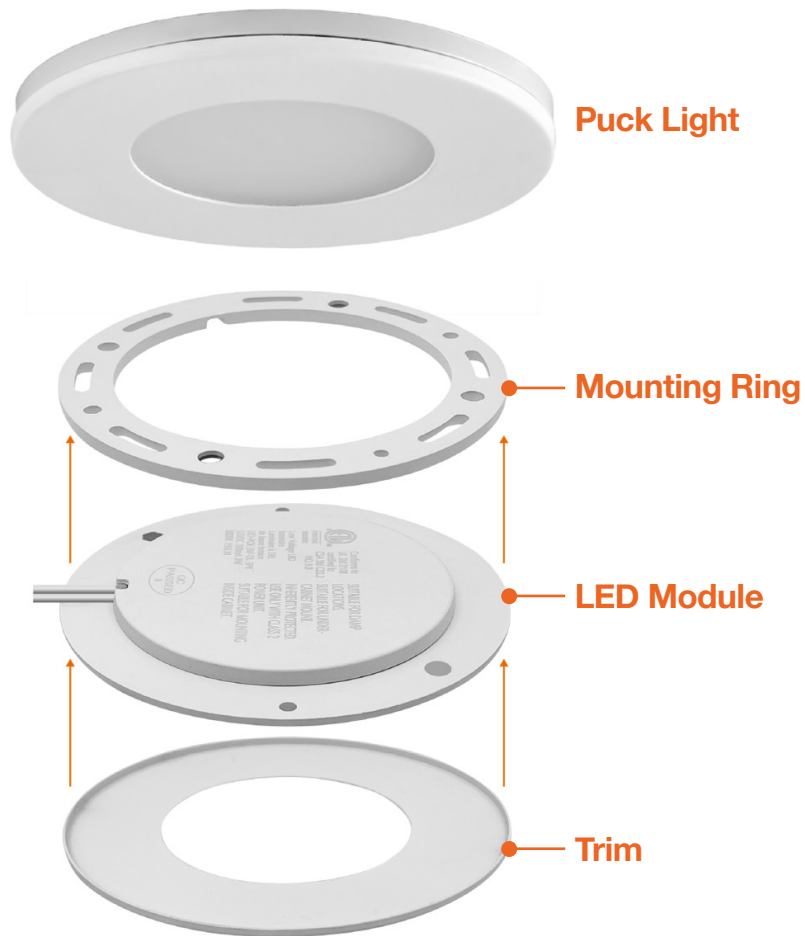

Undercabinet Puck Lights

Interchangeable Trims

Detail Specifications:

- Finish: White Standard
 - Trim options: Black, bronze, brushed nickel, silver, copper
- IP Rating: Indoor Use IP20
- Lumens: 300
- Beam Angle: 180°
- Chip: SMD 2835, R9 >50, CRI >80
- Material: plastic surface mount, iron trim, PMMA lens
- Operating Temperature: -4° - 114° F
- Direction: Horizontal or Vertical

Driver Options:

- 12V or 24V DC available
- For use with constant voltage transformer

Mounting & Installation:

- Recess mounted (2.25" hole)
- Surface mounted (ring included)
- 39" split wire leads and jumper connectors for easy daisy chain
- View installation guide for more details

Optional Trims (White Included)

- LED-PCK-TRIM-BRZ
Bronze
- LED-PCK-TRIM-BLK
Black
- LED-PCK-TRIM-SL
Silver
- LED-PCK-TRIM-BNI
Brushed Nickel
- LED-PCK-TRIM-CP
Copper

Optional Accessories

- ET-12V-12W**
Electronic transformer (non-dimmable). Connects to wall outlet. Quick connect.
- CV-12V-DC-20W-DIM**
Constant Voltage Transformer - Hardwire
- CV-12V-DC-60W-DIM**
Constant Voltage Transformer - Hardwire
- CV-12V-DC-150W-DIM**
Constant Voltage Transformer - Hardwire
- CV-24V-DC-60W-DIM**
Constant Voltage Transformer - Hardwire

Specs and model numbers are subject to change with or without notice

FEATURES

DIMENSIONS

Undercabinet Puck Lights

Interchangeable Trims

Fixture Model	Voltage	Watts	Lumens	Color	CRI
LED-PCK-3W-27K-12V	12V	3w	300	2700k	>90
LED-PCK-3W-30K-12V	12V	3w	300	3000k	>90
LED-PCK-3W-40K-12V	12V	3w	300	4000k	>90
LED-PCK-3W-50K-12V	12V	3w	300	5000k	>90
LED-PCK-3W-27K-24V	24V	3w	300	2700k	>90
LED-PCK-3W-30K-24V	24V	3w	300	3000k	>90
LED-PCK-3W-40K-24V	24V	3w	300	4000k	>90
LED-PCK-3W-50K-24V	24V	3w	300	5000k	>90
LED-PCK-3W-27K-12V-3PK	12V	3w	300	2700k	>90
LED-PCK-3W-30K-12V-3PK	12V	3w	300	3000k	>90
LED-PCK-3W-40K-12V-3PK	12V	3w	300	4000k	>90
LED-PCK-3W-50K-12V-3PK	12V	3w	300	5000k	>90