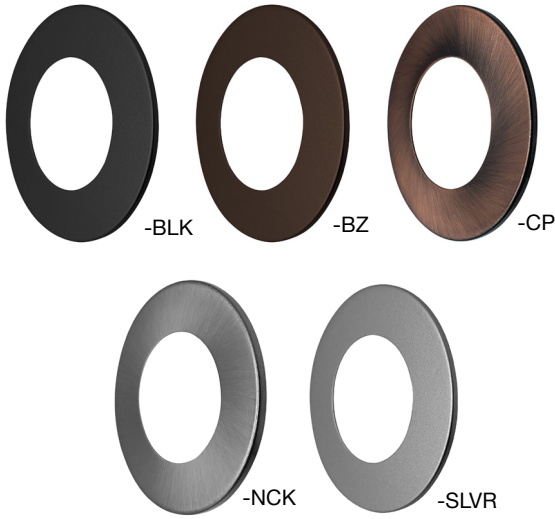

Undercabinet Puck Lights

Interchangeable Trims

Detail Specifications:

- Finish: White Standard
 - Trim options: Black, bronze, brushed nickel, silver, copper
- IP Rating: Indoor Use IP20
- Lumens: 300
- Beam Angle: 180°
- Chip: SMD 2835, R9 >50, CRI >80
- Material: plastic surface mount, iron trim, PMMA lens
- Operating Temperature: -4° - 114° F
- Direction: Horizontal or Vertical

Optional Trims (White Included)

- LED-PCK-TRIM-BRZ
Bronze
- LED-PCK-TRIM-BLK
Black
- LED-PCK-TRIM-SL
Silver
- LED-PCK-TRIM-BNI
Brushed Nickel
- LED-PCK-TRIM-CP
Copper

Optional Accessories

- ET-12V-12W**
Electronic transformer (non-dimmable). Connects to wall outlet. Quick connect.
- CV-12V-DC-20W-DIM**
Constant Voltage Transformer - Hardwire
- CV-12V-DC-60W-DIM**
Constant Voltage Transformer - Hardwire
- CV-12V-DC-150W-DIM**
Constant Voltage Transformer - Hardwire
- CV-24V-DC-60W-DIM**
Constant Voltage Transformer - Hardwire

Specs and model numbers are subject to change with or without notice

FEATURES

DIMENSIONS

Undercabinet Puck Lights

Interchangeable Trims

Fixture Model	Voltage	Watts	Lumens	Color	CRI
LED-PCK-3W-27K-12V	12V	3w	300	2700k	>90
LED-PCK-3W-30K-12V	12V	3w	300	3000k	>90
LED-PCK-3W-40K-12V	12V	3w	300	4000k	>90
LED-PCK-3W-50K-12V	12V	3w	300	5000k	>90
LED-PCK-3W-27K-24V	24V	3w	300	2700k	>90
LED-PCK-3W-30K-24V	24V	3w	300	3000k	>90
LED-PCK-3W-40K-24V	24V	3w	300	4000k	>90
LED-PCK-3W-50K-24V	24V	3w	300	5000k	>90
LED-PCK-3W-27K-12V-3PK	12V	3w	300	2700k	>90
LED-PCK-3W-30K-12V-3PK	12V	3w	300	3000k	>90
LED-PCK-3W-40K-12V-3PK	12V	3w	300	4000k	>90
LED-PCK-3W-50K-12V-3PK	12V	3w	300	5000k	>90

TRIMS

Trim Model	Description
LED-PCK-TRM-BLK	Puck Light Trim, Black
LED-PCK-TRM-BZ	Puck Light Trim, Bronze
LED-PCK-TRM-CP	Puck Light Trim, Copper
LED-PCK-TRM-NCK	Puck Light Trim, Brushed Nickel
LED-PCK-TRM-SLVR	Puck Light Trim, Silver