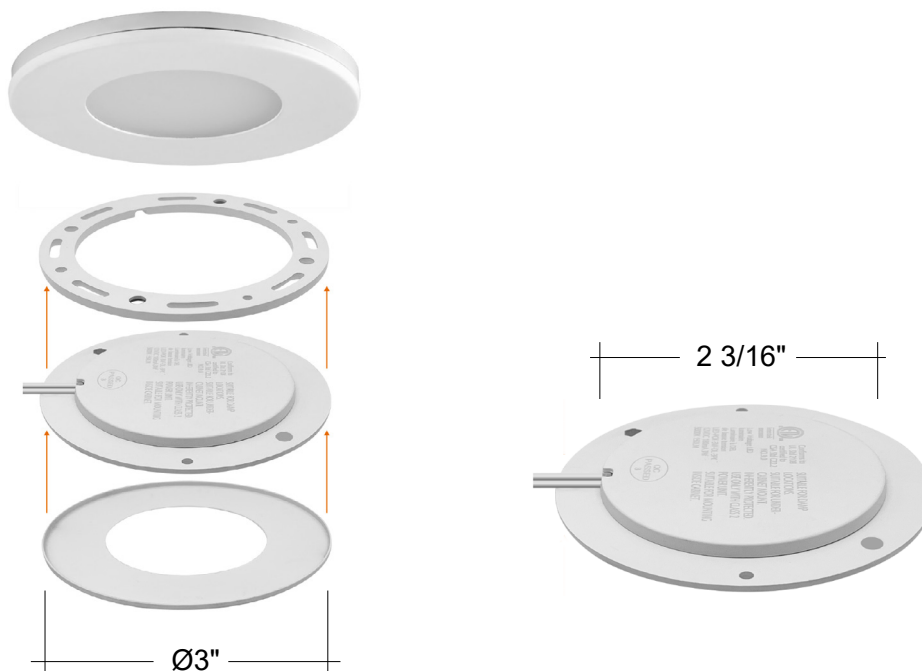

Undercabinet Puck Lights

Interchangeable Trims

Detail Specifications:

- Finish: White Standard
 - Trim options: Black, bronze, brushed nickel, silver, copper
- IP Rating: Indoor Use IP20
- Lumens: 300
- Beam Angle: 180°
- Chip: SMD 2835, R9 >50, CRI >80
- Material: plastic surface mount, iron trim, PMMA lens
- Operating Temperature: -4° - 114° F
- Direction: Horizontal or Vertical

Applications:

- Under Cabinet
- Over Cabinet
- Displays
- Indoor Use

Product Information:

- Sturdy di-cast aluminum housing finished with corrosion free powder coat
- Ultra slim profile, only 0.27" thick
- Interchangeable trim finishes (white included)

Optional Trims (White Included)

- LED-PCK-TRIM-BRZ
Bronze
- LED-PCK-TRIM-BLK
Black
- LED-PCK-TRIM-SL
Silver
- LED-PCK-TRIM-BNI
Brushed Nickel
- LED-PCK-TRIM-CP
Copper

Optional Accessories

- ET-12V-12W**
Electronic transformer (non-dimmable). Connects to wall outlet. Quick connect.
- CV-12V-DC-20W-DIM**
Constant Voltage Transformer - Hardwire
- CV-12V-DC-60W-DIM**
Constant Voltage Transformer - Hardwire
- CV-12V-DC-150W-DIM**
Constant Voltage Transformer - Hardwire
- CV-24V-DC-60W-DIM**
Constant Voltage Transformer - Hardwire

Specs and model numbers are subject to change with or without notice

FEATURES

DIMENSIONS

Undercabinet Puck Lights

Interchangeable Trims

Fixture Model	Voltage	Watts	Lumens	Color	CRI
LED-PCK-3W-27K-12V	12V	3w	300	2700k	>90
LED-PCK-3W-30K-12V	12V	3w	300	3000k	>90
LED-PCK-3W-40K-12V	12V	3w	300	4000k	>90
LED-PCK-3W-50K-12V	12V	3w	300	5000k	>90
LED-PCK-3W-27K-24V	24V	3w	300	2700k	>90
LED-PCK-3W-30K-24V	24V	3w	300	3000k	>90
LED-PCK-3W-40K-24V	24V	3w	300	4000k	>90
LED-PCK-3W-50K-24V	24V	3w	300	5000k	>90
LED-PCK-3W-27K-12V-3PK	12V	3w	300	2700k	>90
LED-PCK-3W-30K-12V-3PK	12V	3w	300	3000k	>90
LED-PCK-3W-40K-12V-3PK	12V	3w	300	4000k	>90
LED-PCK-3W-50K-12V-3PK	12V	3w	300	5000k	>90