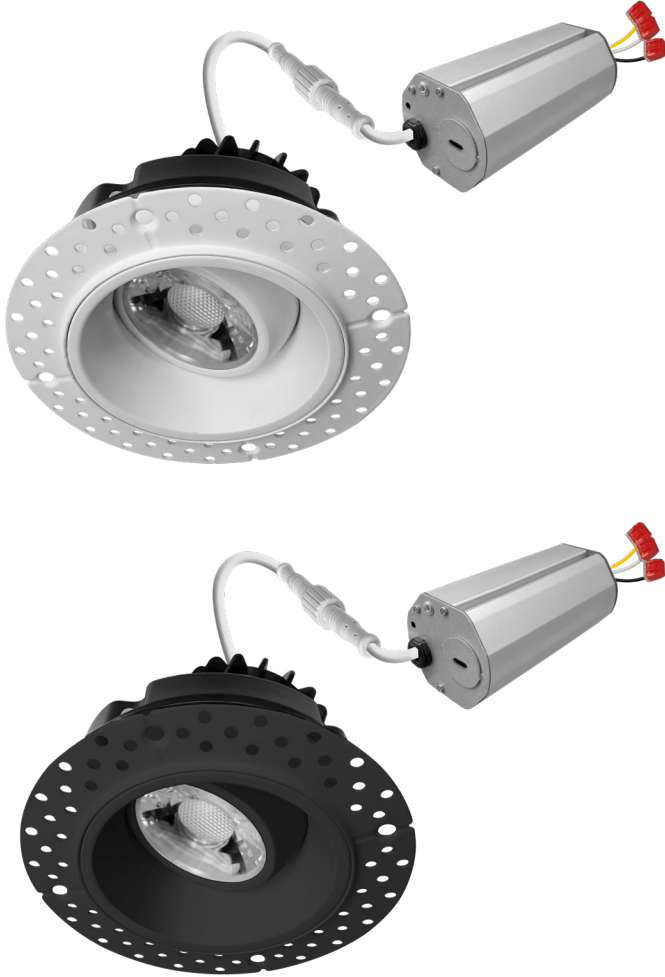

2" LED Downlights: Trimless-Line

5-CCT Selectable

Detail Specification:

- Finish: White, Black
- Wet Location Rated
- Beam Angle: 38° standard, other options available
- Chip: COB Chip, R9 >50, CRI >90
- 2 Step MacAdam Ellipses
- Operating Temperature: -40° - 114° F
- Lens: Clear
- Average life (L70) of 50,000 hours

Applications:

- General Recessed Lighting
- Residential & Multifamily
- Office and Meeting Rooms
- Education, Healthcare, Retail, Hospitality

Product Information:

- 5-CCT Selectable: 27/30/35/40/50K
- Mud-In ring included with each fixture
- Various sizes, finishes, and trims available
- Metal housing and trim for better heat dissipation
- Gimbal models available on a separate spec sheet
- Optional emergency backup available: delivers full lumens in EM mode up to 25W

Driver Options:

- 120V Triac Dimmable
- Built in 2.5Kv Surge Protector
- Flicker Free

Mounting & Installation:

- Optional new construction plate available
- This fixture does not fit into a recessed can
- Can be removed from below the ceiling for service or replacement
- Pre-wired junction box with circuit wiring built in (3 in/ 3 out)

Optional Accessories (Order Separately)			
New Construction Plates	Extension Cables	Emergency Backup ¹ (field install)	Optics
CUNV-NC-ICAT-7H Universal Plate with hanging bars (Round fixtures only)	JBX-EXT-6'-2PIN 6' Extension JBX-EXT-10'-2PIN 10' Extension JBX-EXT-12'-2PIN 12' Extension	LED-EMB-25W-HV-0/10V-2P Up to 24W fixtures	OPTIC-42X14-24D 24 Degree Field Install Lens OPTIC-42X14-60D 2" 60 Degree Field Install Lens
CUNV-JBX-RI-XL Universal Rough In Plate Extra long (Round fixtures only)			