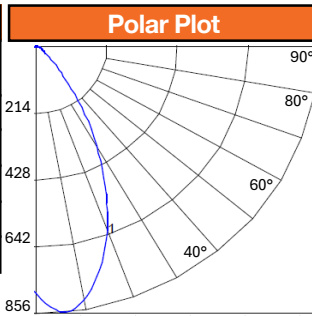

SKU: LED-DLJBX-TML-GMB-2-8W (60D)
LUMENS: 545
WATTAGE: 7.47
LER: 86
CCT/CRI: 27/30/35/40/50K / >90CRI
SPACING CRITERIA: 0.88 (0-180), 0.74 (90-270)

Illumination at a Distance		
Distance from Luminaire	Center Beam (fc)	Diameter of Beam (ft)
4'	50.09	3.56
6'	22.26	5.34
8'	12.31	7.12
10'	7.89	8.90
12'	5.42	10.69