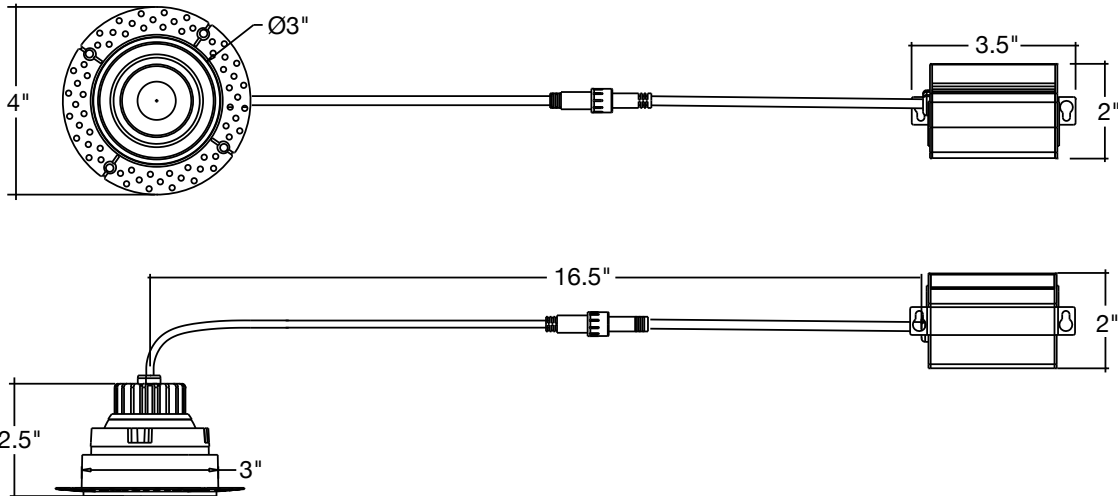

Optional Accessories (Order Separately)			
New Construction Plates	Extension Cables	Emergency Backup ¹ (field install)	Optics
CUNV-NC-ICAT-7H Universal Plate with hanging bars (Round fixtures only)	JBX-EXT-6'-2PIN 6' Extension JBX-EXT-10'-2PIN 10' Extension JBX-EXT-12'-2PIN 12' Extension	LED-EMB-25W-HV-0/10V-2P Up to 24W fixtures	OPTIC-42X14-24D 24 Degree Field Install Lens OPTIC-42X14-60D 2" 60 Degree Field Install Lens
CUNV-JBX-RI-XL Universal Rough In Plate Extra long (Round fixtures only)			

1. Field installable. Lasts 90 minutes.

Specs and model numbers are subject to change with or without notice.

FEATURES

DIMENSIONS

Specs and model numbers are subject to change with or without notice.

2" 8W-60°