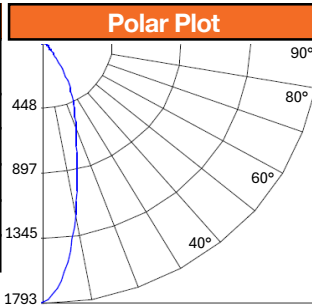

Zonal Lumen Summary		
Zone	Lumens	%Fixt
0-20	377.99	56.0
0-30	527.68	78.1
0-40	600.79	89.0
0-60	657.30	97.3
0-80	669.83	99.2
0-90	670.42	99.3