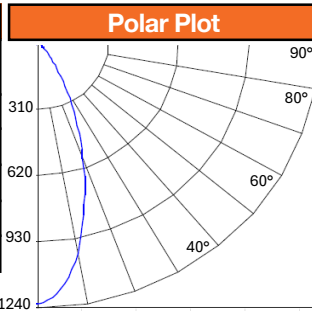

Zonal Lumen Summary		
Zone	Lumens	%Fixt
0-20	327.00	47.1
0-30	522.25	75.2
0-40	625.99	90.1
0-60	677.77	97.6
0-80	688.97	99.2
0-90	689.64	99.3

2" 8W-24°

SKU: LED-DLJBX-TML-GMB-2-8W (24D)
LUMENS: 675
WATTAGE: 7.47
LER: 90
CCT/CRI: 27/30/35/40/50K / >90CRI
SPACING CRITERIA: 0.48 (0-180), 0.50 (90-270)

Illumination at a Distance		
Distance from Luminaire	Center Beam (fc)	Diameter of Beam (ft)
4'	112.85	2.07
6'	50.22	3.10
8'	27.61	4.14
10'	17.85	5.17
12'	12.33	6.21