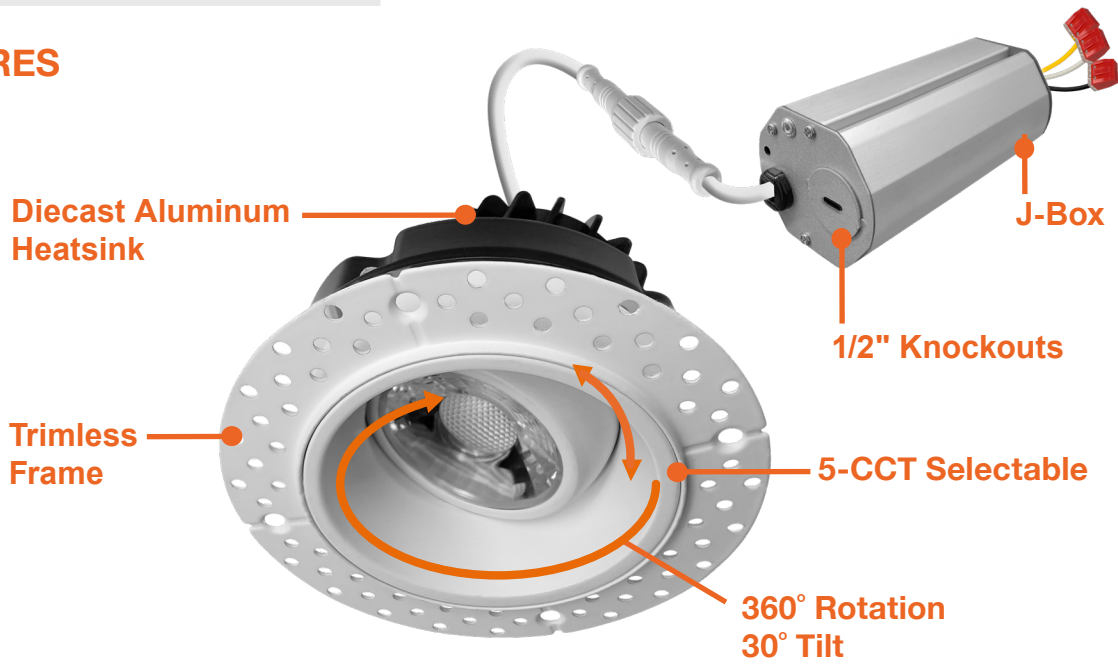

FEATURES

DIMENSIONS

Specs and model numbers are subject to change with or without notice.