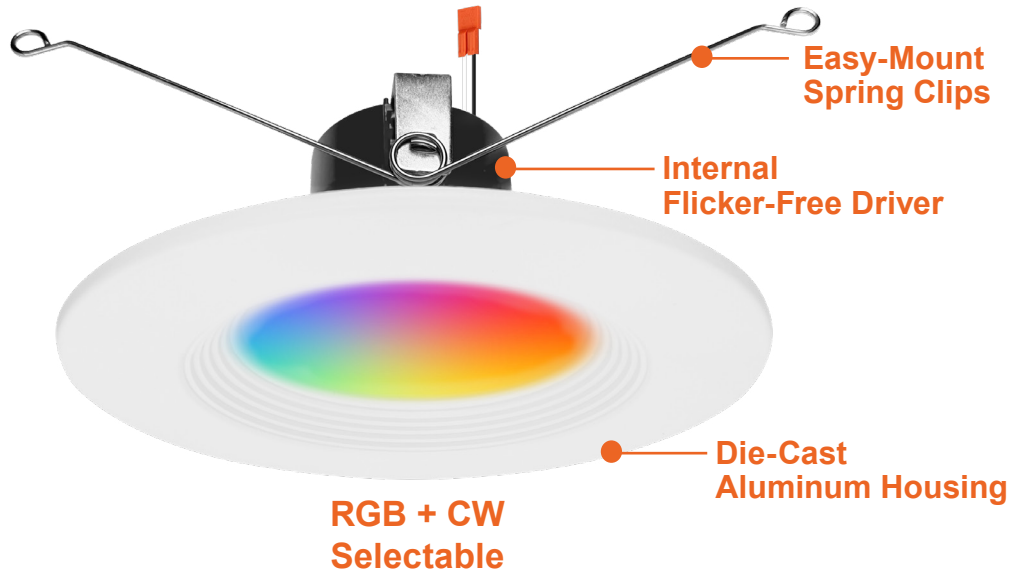

4" & 6" Smart Retrofit Downlight

RGB+W Wifi Control

Detail Specifications:

- CCT: RGB + W
- 2700-6500K Tunable Downlight
- RGB+W
- Finish: White Baffle
- Wet Location Rated
- Beam Angle: 100°
- Chip: SMD 2835, R9 >50, CRI >90
- Operating Temperature: -40° - 114° F
- Lens: Frosted acrylic, non-yellowing
- Average life (L70) of 50,000 hours

6" IC Rated Can:

Retrofit

Specs and model numbers are subject to change with or without notice.

FEATURES

4in. Version
Installation
Clips

RGB+W

DIMMABLE

DIMENSIONS