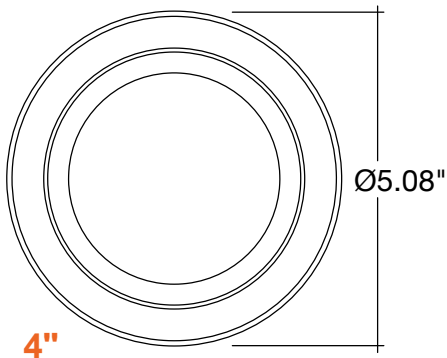

6" IC Rated Can:

Retrofit

Specs and model numbers are subject to change with or without notice.

FEATURES

4in. Version
Installation
Clips

RGB+W

DIMMABLE

DIMENSIONS