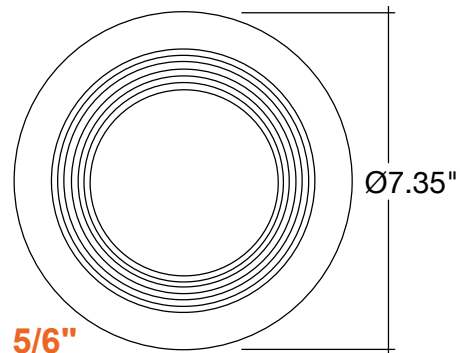

6" IC Rated Can:

Retrofit

Specs and model numbers are subject to change with or without notice.

FEATURES

4in. Version
Installation
Clips

RGB+W

DIMMABLE

DIMENSIONS