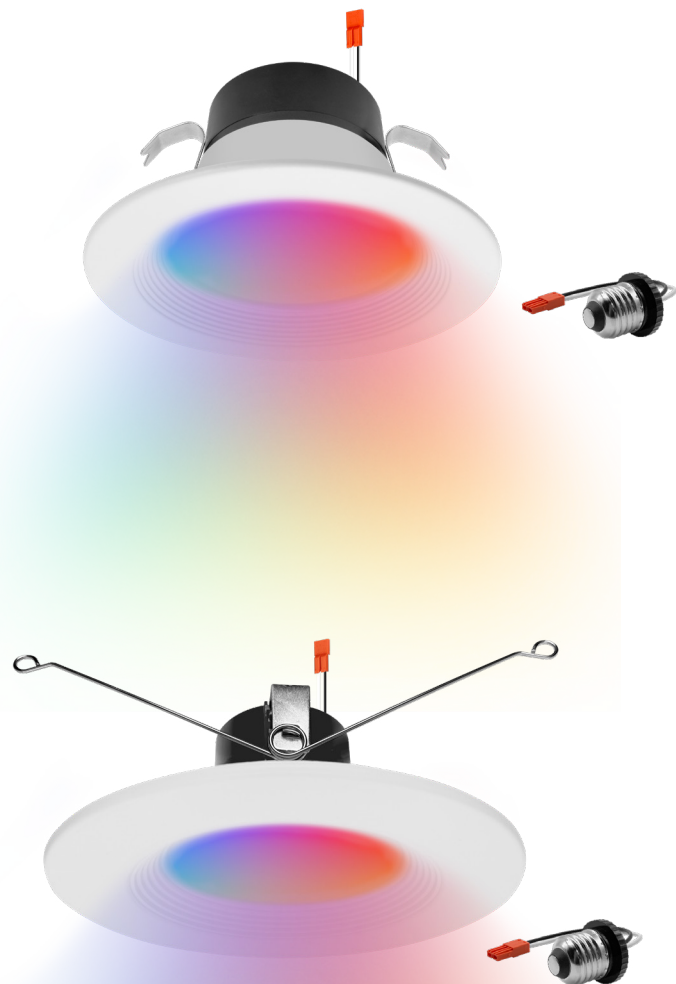

4" & 6" Smart Retrofit Downlight

RGB+W Wifi Control

Detail Specifications:

- CCT: RGB + W
- 2700-6500K Tunable Downlight
- RGB+W
- Finish: White Baffle
- Wet Location Rated
- Beam Angle: 100°
- Chip: SMD 2835, R9 >50, CRI >90
- Operating Temperature: -40° - 114° F
- Lens: Frosted acrylic, non-yellowing
- Average life (L70) of 50,000 hours

Applications:

- General Recessed Lighting
- Residential & Multifamily
- Office and Meeting Rooms
- Education, Healthcare, Retail, Hospitality

Product Information:

- Wi-Fi Enabled with "EnVision Connect" App
- Available on Apple App Store & Google Play
- Google Home and Amazon Alexa Compatible
- Fixture includes orange led quick connect and E26 base adapter
- Ideal for use in both remodel and new construction applications
- Di-cast aluminum housing and trim for better heat dissipation

Driver Options:

- Built in 2.5Kv Surge Protector
- Flicker Free
- Dimmable down to 5% only with ENVISION SMART HOME APP
- This item is not compatible with wall dimmers

Mounting & Installation:

- 4": Tension clip springs fit into most 4" compatible recessed cans
- 6": Springs clips fit into most 5 & 6" compatible recessed cans
- Retrofit into existing housing with E26 socket
- Can be removed from below the ceiling for service or replacement