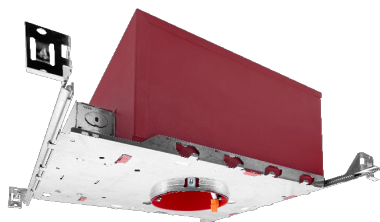

C4-NC-ICAT-LED-FR-0/10V
C6-NC-ICAT-LED-FR-0/10V

Model	Voltage	Watts	Lumens	Color
LED-ECODL-4-10W-RGB+W	120V	10.5w	800	RGB+W
LED-ECODL-5/6-12W-RGB+W	120V	12w	1000	RGB+W

HOUSING & CANS

Model	Voltage	Description
C4-NC-ICAT-LED-0/10V	120-277V	4" IC Rated Can (New Construction)
C4-RM-ICAT-LED-0/10V	120-277V	4" IC Rated Can (Remodel)
C6-NC-ICAT-LED-0/10V	120-277V	6" IC Rated Can (New Construction)
C6-RM-ICAT-LED-0/10V	120-277V	6" IC Rated Can (Remodel)

FIRE RATED HOUSING & CANS

Model	Voltage	Description
C4-NC-ICAT-LED-FR-0/10V	120-277V	4" Fire Rated IC Can (New Construction)
C6-NC-ICAT-LED-FR-0/10V	120-277V	6" Fire Rated IC Can (New Construction)