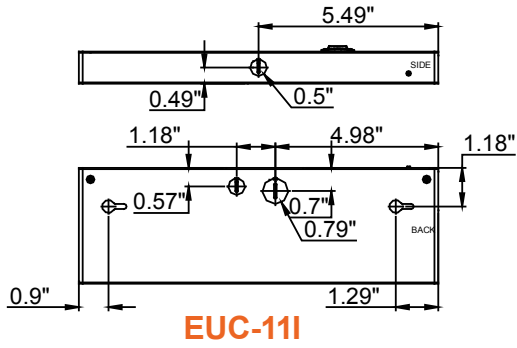

1,350lm

Specs and model numbers are subject to change with or without notice. Optional Accessories please see page 3

FEATURES

DIMENSIONS

EUC-11I

EUC-18I

EUC-24I

EUC-36I

EUC-42I

KNOCKOUT DIMENSIONS

Model	Voltage	Watts	Lumens	Color
LED-EUC-11I-6W-5CCT-WH	120V	6w	450	50/40/35/30/27K
LED-EUC-18I-8W-5CCT-WH	120V	8w	600	50/40/35/30/27K
LED-EUC-24I-12W-5CCT-WH	120V	12w	900	50/40/35/30/27K
LED-EUC-36I-15W-5CCT-WH	120V	15w	1,125	50/40/35/30/27K
LED-EUC-42I-18W-5CCT-WH	120V	18w	1,350	50/40/35/30/27K