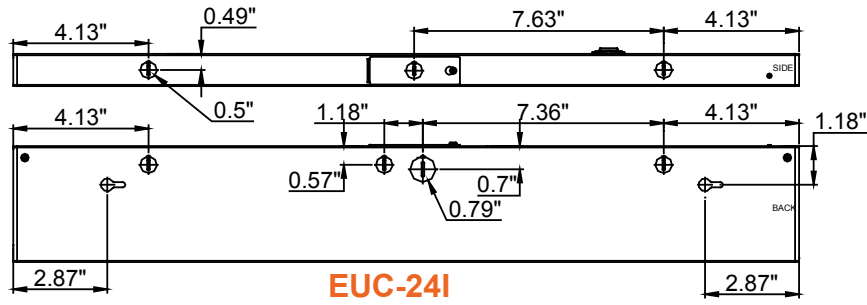

1,350lm

Specs and model numbers are subject to change with or without notice. Optional Accessories please see page 3

FEATURES

DIMENSIONS

EUC-11I

EUC-18I

EUC-24I

EUC-36I

EUC-42I

KNOCKOUT DIMENSIONS

Model	Voltage	Watts	Lumens	Color
LED-EUC-11I-6W-5CCT-WH	120V	6w	450	50/40/35/30/27K
LED-EUC-18I-8W-5CCT-WH	120V	8w	600	50/40/35/30/27K
LED-EUC-24I-12W-5CCT-WH	120V	12w	900	50/40/35/30/27K
LED-EUC-36I-15W-5CCT-WH	120V	15w	1,125	50/40/35/30/27K
LED-EUC-42I-18W-5CCT-WH	120V	18w	1,350	50/40/35/30/27K