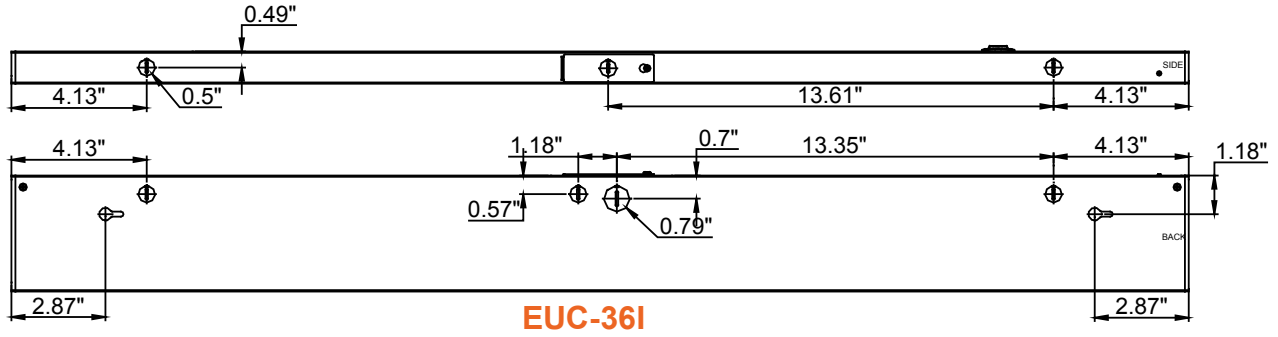

1,350lm

Specs and model numbers are subject to change with or without notice. Optional Accessories please see page 3

FEATURES

DIMENSIONS

EUC-11I

EUC-18I

EUC-24I

EUC-36I

EUC-42I

KNOCKOUT DIMENSIONS

Model	Voltage	Watts	Lumens	Color
LED-EUC-11I-6W-5CCT-WH	120V	6w	450	50/40/35/30/27K
LED-EUC-18I-8W-5CCT-WH	120V	8w	600	50/40/35/30/27K
LED-EUC-24I-12W-5CCT-WH	120V	12w	900	50/40/35/30/27K
LED-EUC-36I-15W-5CCT-WH	120V	15w	1,125	50/40/35/30/27K
LED-EUC-42I-18W-5CCT-WH	120V	18w	1,350	50/40/35/30/27K