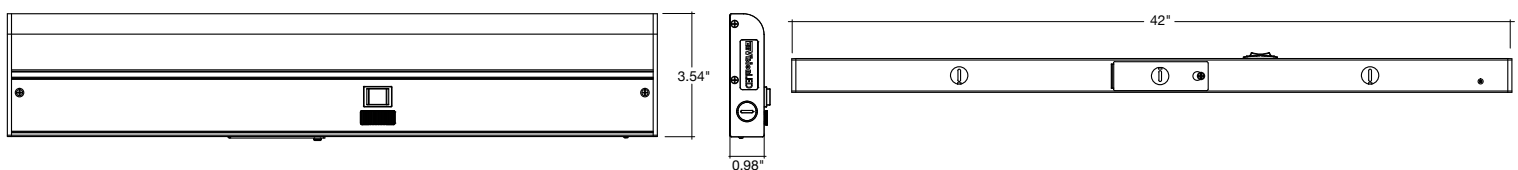

FEATURES

DIMENSIONS

EUC-11I

EUC-18I

EUC-24I

EUC-36I

EUC-42I