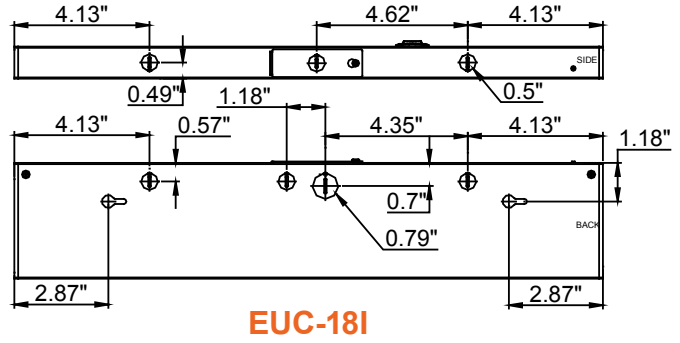

1,350lm

Specs and model numbers are subject to change with or without notice. Optional Accessories please see page 3

FEATURES

DIMENSIONS

EUC-11I

EUC-18I

EUC-24I

EUC-36I

EUC-42I

KNOCKOUT DIMENSIONS

Model	Voltage	Watts	Lumens	Color
LED-EUC-11I-6W-5CCT-WH	120V	6w	450	50/40/35/30/27K
LED-EUC-18I-8W-5CCT-WH	120V	8w	600	50/40/35/30/27K
LED-EUC-24I-12W-5CCT-WH	120V	12w	900	50/40/35/30/27K
LED-EUC-36I-15W-5CCT-WH	120V	15w	1,125	50/40/35/30/27K
LED-EUC-42I-18W-5CCT-WH	120V	18w	1,350	50/40/35/30/27K