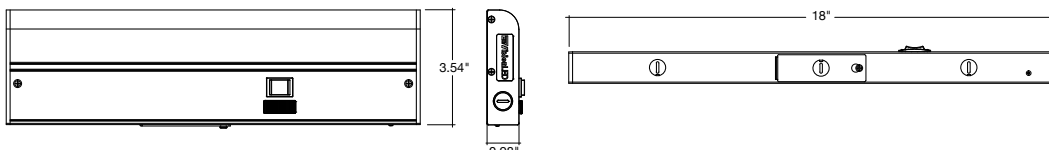

1,350lm

Specs and model numbers are subject to change with or without notice. Optional Accessories please see page 3

FEATURES

DIMENSIONS

EUC-11I

EUC-18I

EUC-24I

EUC-36I