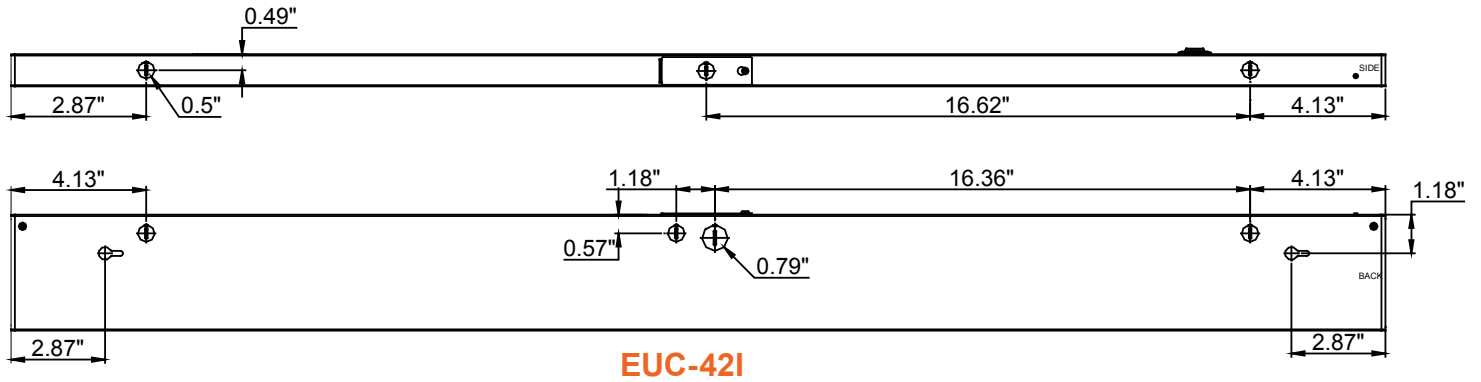

C-Line: Under Cabinet Fixture

Economical Models

Detail Specifications:

- Finishes: White
- IP Rating: Damp Location
- Beam Angle: 180°
- Chip: SMD 2835, R9 >50, CRI >90
- Operating Temperature: -4° - 114° F
- Lens: Frosted Acrylic, non-yellowing
- Housing: Steel
- 5CCT: 27/30/35/40/50K
- Average life (L70) of 25,000 hours

1,350lm

Specs and model numbers are subject to change with or without notice. Optional Accessories please see page 3

FEATURES

DIMENSIONS

EUC-11I

EUC-18I

EUC-24I

EUC-36I

EUC-42I

KNOCKOUT DIMENSIONS

Model	Voltage	Watts	Lumens	Color
LED-EUC-11I-6W-5CCT-WH	120V	6w	450	50/40/35/30/27K
LED-EUC-18I-8W-5CCT-WH	120V	8w	600	50/40/35/30/27K
LED-EUC-24I-12W-5CCT-WH	120V	12w	900	50/40/35/30/27K
LED-EUC-36I-15W-5CCT-WH	120V	15w	1,125	50/40/35/30/27K
LED-EUC-42I-18W-5CCT-WH	120V	18w	1,350	50/40/35/30/27K