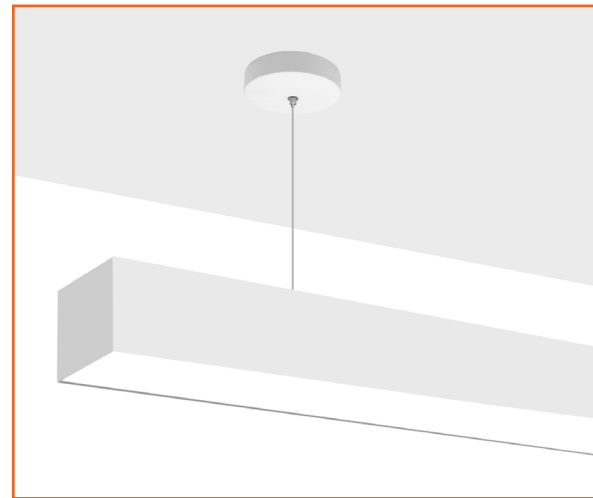

Suspension Canopy Kits

Adjustable Length

Detail Specifications:

- Finish & Material: Steel
- Max load: 70 pounds

Applications:

- General Indoor Lighting
- Utility & Storage Garage Structures
- Office and Meeting Rooms
- Education, Healthcare, Retail, Hospitality
- Commercial and Industrial

Product Information:

- Adjustable length from top loop
- Paddle and Carabiner models available

Model

- SK-6FT-CPR-1WR**
5-Wire Power Cord
- SK-12FT-CPR-1WR**
5-Wire Power Cord
- SK-6FT-CPR-1WR-6**
6-Wire Power Cord
- SK-12FT-CPR-1WR-6**
6-Wire Power Cord

Finish

- WH**
White
- BL**
Black

Specs and model numbers are subject to change with or without notice. Customization of product is available.

Features

**6' / 12'
 18AWG**

Mounting Plate

Accessories

Dimensions