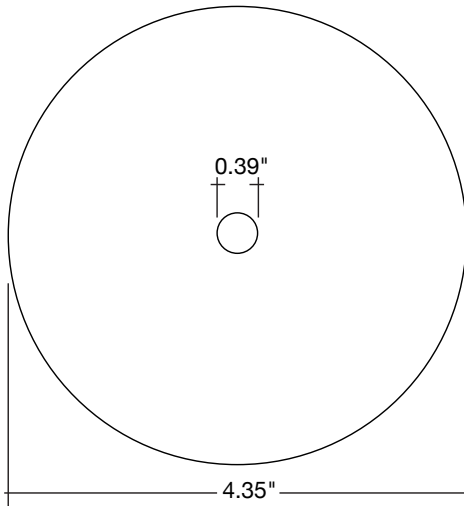

Suspension Canopy Kits

Adjustable Length

Detail Specifications:

- Finish & Material: Steel
- Max load: 70 pounds

Applications:

- General Indoor Lighting
- Utility & Storage Garage Structures
- Office and Meeting Rooms
- Education, Healthcare, Retail, Hospitality
- Commercial and Industrial

Finish

- WH**
White
- BL**
Black

Specs and model numbers are subject to change with or without notice. Customization of product is available.

Features

**6' / 12'
 18AWG**

Mounting Plate

Accessories

Dimensions