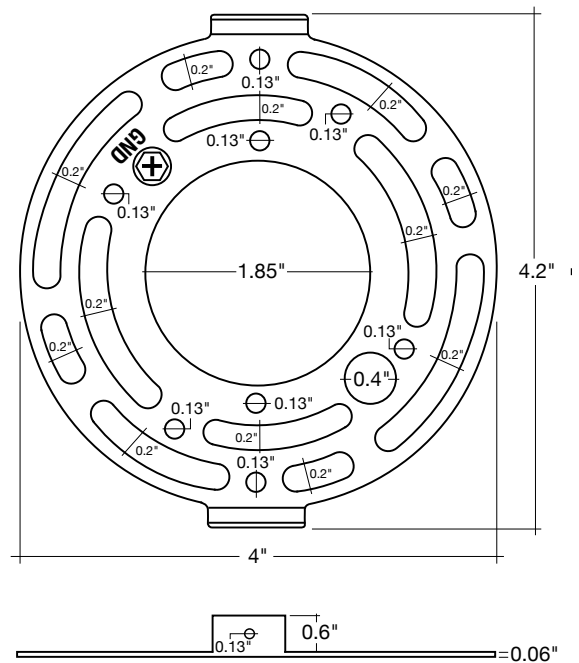

Suspension Canopy Kits

Adjustable Length

Detail Specifications:

- Finish & Material: Steel
- Max load: 70 pounds

Applications:

- General Indoor Lighting
- Utility & Storage Garage Structures
- Office and Meeting Rooms
- Education, Healthcare, Retail, Hospitality
- Commercial and Industrial

Product Information:

- Adjustable length from top loop
- Paddle and Carabiner models available

Model

- SK-6FT-CPR-1WR**
5-Wire Power Cord
- SK-12FT-CPR-1WR**
5-Wire Power Cord
- SK-6FT-CPR-1WR-6**
6-Wire Power Cord
- SK-12FT-CPR-1WR-6**
6-Wire Power Cord

Finish

- WH**
White
- BL**
Black

Specs and model numbers are subject to change with or without notice. Customization of product is available.

Features

**6' / 12'
 18AWG**

Mounting Plate

Accessories

Dimensions