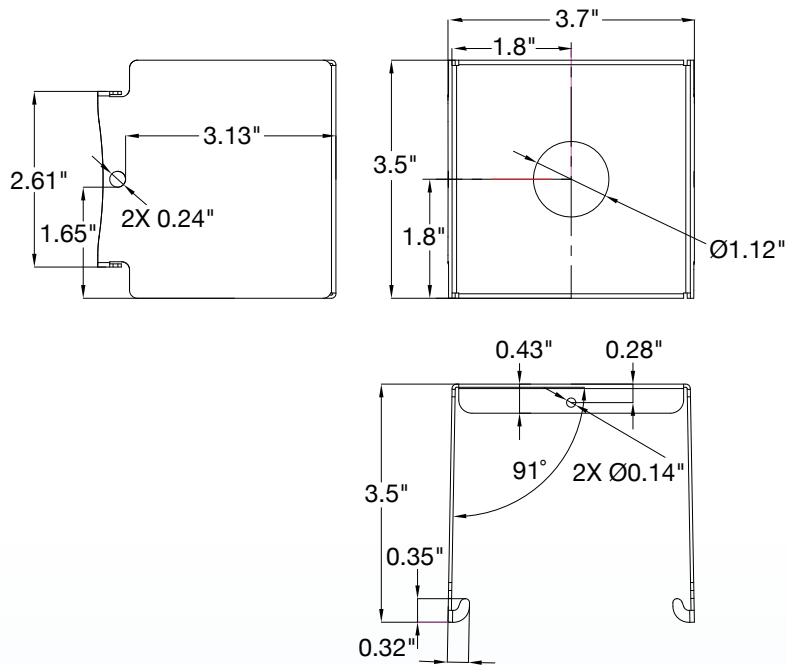

LHB: Pendant Mount Bracket up to 320W

LHB-3P-PDM

Specs and model numbers are subject to change with or without notice.