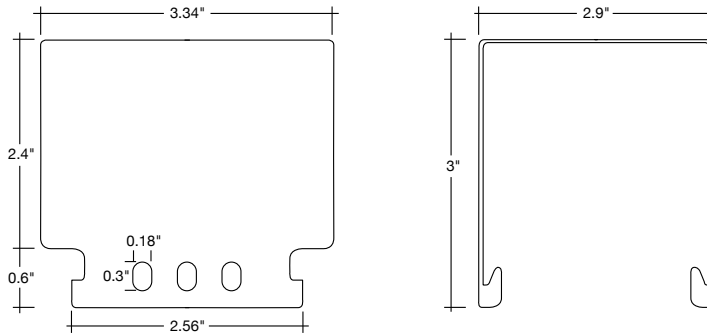

LHB: Surface Mount Bracket up to 320W (1 SET)

LHB-3P-SM

Specs and model numbers are subject to change with or without notice.