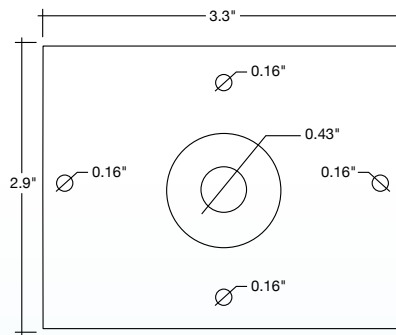

LHB: Surface Mount Bracket up to 320W (1 SET)

LHB-3P-SM

Specs and model numbers are subject to change with or without notice.