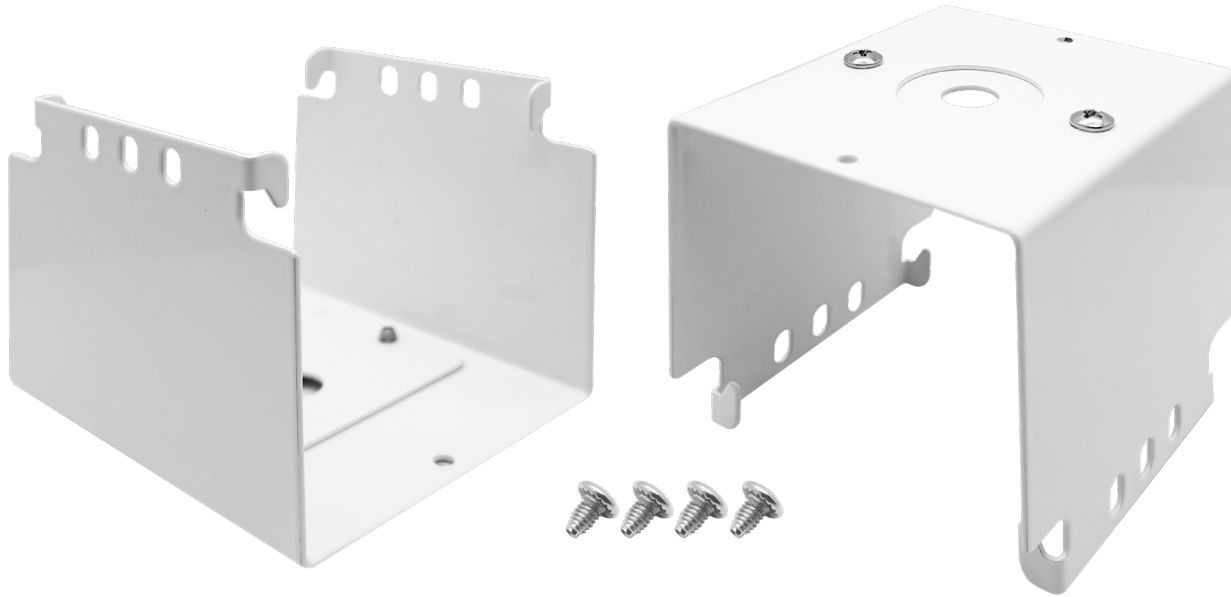

LHB: Surface Mount Bracket up to 320W (1 SET)

LHB-3P-SM

Specs and model numbers are subject to change with or without notice.