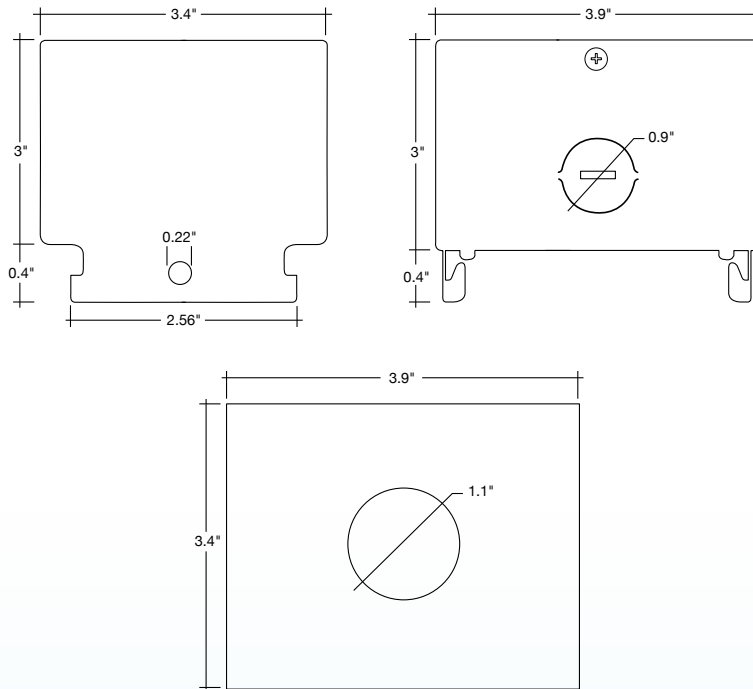

# LHB: Pendant Mount Bracket for 440w

**LHB-3P440-PDM**

*Specs and model numbers are subject to change with or without notice.*