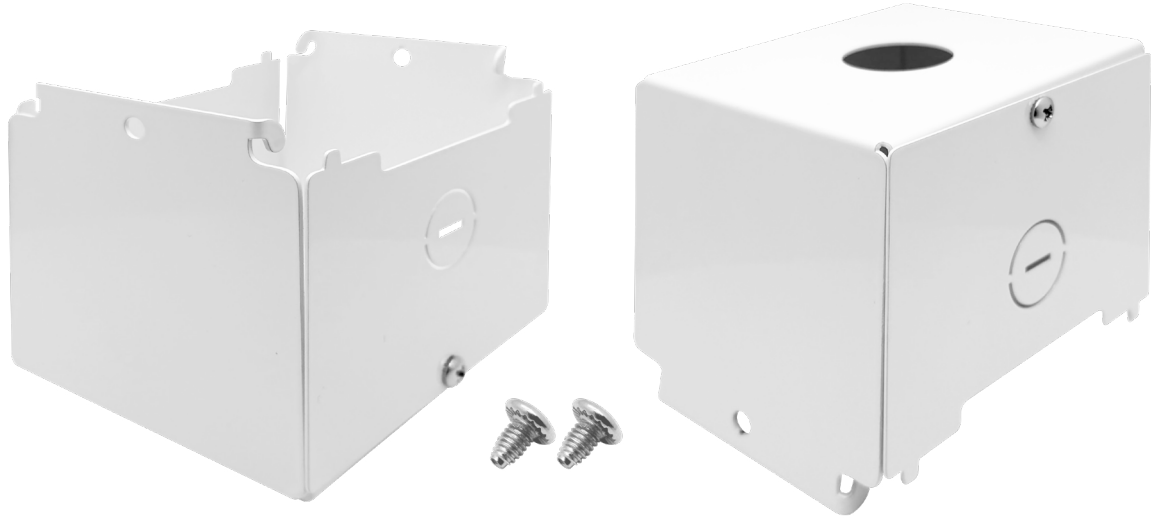

# LHB: Pendant Mount Bracket for 440w

**LHB-3P440-PDM**

*Specs and model numbers are subject to change with or without notice.*